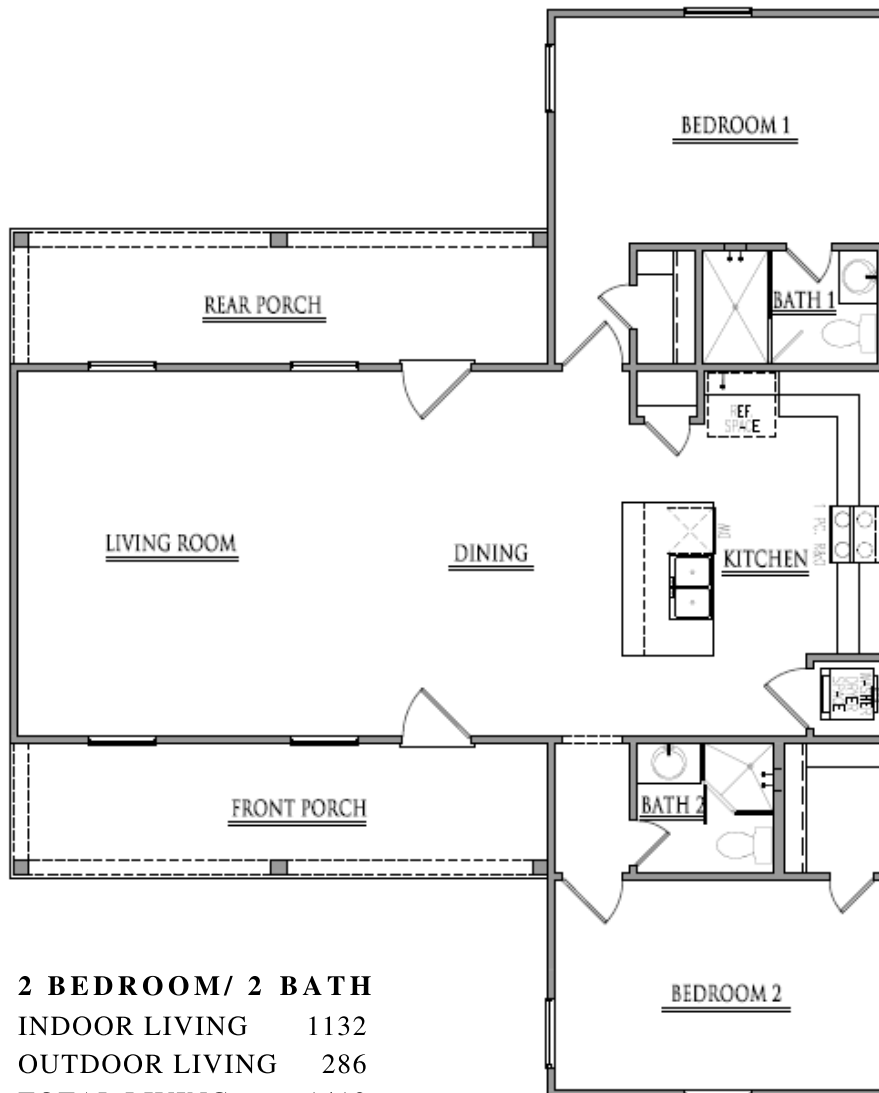

THE ROSEBUD

2 BEDROOM/ 2 BATH
INDOOR LIVING 1132
OUTDOOR LIVING 286
TOTAL LIVING 1418