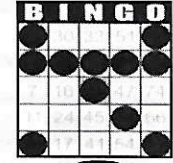

FIRST JACKPOT SESSION

FIRST GAME 6:30 PM

Game 1
Double bingo
Any 2 out of
3 Bingos
\$50

Game 2
Double bingo
Any 2 out of
3 Bingos
\$50

Games 3, 4 & 5 are Progressive - all on Blue Card

Straight Line
or 4 Corners
\$50

Crazy "T"
\$75

Letter "H"
\$75

Game 6
ORANGE
3-Straight
One Wild #
\$200

Game 7
GREEN
Double
Hardway
\$200

Game 8
YELLOW
Odd/Even
Blackout
\$500

Game 9
PINK
Double
Horizontal
\$500

Game 10
GREY
Double Bingo
Corners Good
\$200

Game 11
PURPLE
Triple Bingo
Corners Good
\$600

+ \$150
PARTY PACK

30 Minute Intermission - Buy Your Instant Winner Tickets!!!

SECOND JACKPOT SESSION

SECOND GAME 8:30 PM

Game 1
early bird
Any 2 out of
3 Bingos
\$50

Game 2
early bird
Any 2 out of
3 Bingos
\$50

Game 3
BLUE
Double Bingo
Corners Good
\$50

Game 4
ORANGE
3-Straight
One Wild #
\$500

Game 5
Green
Double Bingo
Corners Good
\$100

Game 6
YELLOW
Odd/Even
Blackout
\$500