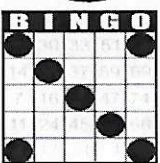

Crazy "T"
\$75

Letter "H"
\$75

Game 6
ORANGE
3-Straight
One Wild #
\$200

Game 7
GREEN
Double
Hardway
\$200

Game 8
YELLOW
Odd/Even
Blackout
\$500

Game 9
PINK
Double
Horizontal
\$500

Game 10
GREY
Double Bingo
Corners Good
\$200

Game 11
PURPLE
Triple Bingo
Corners Good
\$600

+ \$150
PARTY PACK

30 Minute Intermission - Buy Your Instant Winner Tickets!!!

SECOND JACKPOT SESSION

SECOND GAME 8:30 PM

Game 1
early bird
Any 2 out of
3 Bingos
\$50

Game 2
early bird
Any 2 out of
3 Bingos
\$50

Game 3
BLUE
Double Bingo
Corners Good
\$50

Game 4
ORANGE
3-Straight
One Wild #
\$500

Game 5
Green
Double Bingo
Corners Good
\$100

Game 6
YELLOW
Odd/Even
Blackout
\$500