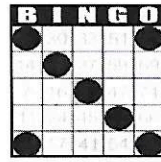

Crazy "T"
\$75

Letter "H"
\$75

Game 6
ORANGE
3-Straight
One Wild #
\$200

Game 7
GREEN
Double
Hardway
\$200

Game 8
YELLOW
Odd/Even
Blackout
\$500

Game 9
PINK
Double
Horizontal
\$500

Game 10
GREY
Double Bingo
Corners Good
\$200

Game 11
PURPLE
Triple Bingo
Corners Good
\$600

+ \$150
PARTY PACK

30 Minute Intermission - Buy Your Instant Winner Tickets!!!

SECOND JACKPOT SESSION

SECOND GAME 8:30 PM

Game 1
early bird
Any 2 out of
3 Bingos
\$50

Game 2
early bird
Any 2 out of
3 Bingos
\$50

Game 3
BLUE
Double Bingo
Corners Good
\$50

Game 4
ORANGE
3-Straight
One Wild #
\$500

Game 5
Green
Double Bingo
Corners Good
\$100

Game 6
YELLOW
Odd/Even
Blackout
\$500

Game 7
pink
Double
Hardway
\$500

Game 8
PURPLE
Triple Bingo
Corners Good
\$700

+ \$150
PARTY PACK

YOU CAN PURCHASE 1ST & 2ND SESSIONS TOGETHER!

20 MINUTES BEFORE MAIN SESSION WE HAVE A MINI SESSION

MINIS ARE 5 GAME PACKS FOR \$5.00