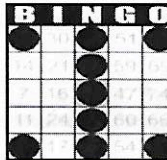

FIRST JACKPOT SESSION

FIRST GAME 6:30 PM

Game 1
Double bingo
Any 2 out of
3 Bingos
\$50

Game 2
Double bingo
Any 2 out of
3 Bingos
\$50

Games 3, 4 & 5 are Progressive - all on Blue Card

Straight Line
or 4 Corners
\$50

Crazy "T"
\$75

Letter "H"
\$75

Game 6
ORANGE
3-Straight
One Wild #
\$200

Game 7
GREEN
Double
Hardway
\$200

Game 8
YELLOW
Odd/Even
Blackout
\$500

Game 9
PINK
Double
Horizontal
\$500

Game 10
GREY
Double Bingo
Corners Good
\$200

Game 11
PURPLE
Triple Bingo
Corners Good
\$600

+ \$150
PARTY PACK

30 Minute Intermission - Buy Your Instant Winner Tickets!!!

SECOND JACKPOT SESSION

SECOND GAME 8:30 PM

Game 1
early bird
Any 2 out of
3 Bingos
\$50