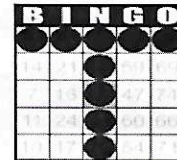

FIRST JACKPOT SESSION

FIRST GAME 6:30 PM

Game 1
Double bingo
Any 2 out of
3 Bingos
\$50

Game 2
Double bingo
Any 2 out of
3 Bingos
\$50

Games 3, 4 & 5 are Progressive - all on Blue Card

Straight Line
or 4 Corners
\$50

Crazy "T"
\$75

Letter "H"
\$75

Game 6
ORANGE
3-Straight
One Wild #
\$200

Game 7
GREEN
Double
Hardway
\$200

Game 8
YELLOW
Odd/Even
Blackout
\$500

Game 9
PINK
Double
Horizontal
\$500

Game 10
GREY
Double Bingo
Corners Good
\$200

Game 11
PURPLE
Triple Bingo
Corners Good
\$600

+ \$150
PARTY PACK

30 Minute Intermission - Buy Your Instant Winner Tickets!!!

SECOND JACKPOT SESSION

SECOND GAME 8:30 PM

Game 1
early bird
Any 2 out of
3 Bingos
\$50