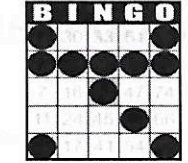

Game 11
PURPLE
Triple Bingo
Corners Good
\$600

+ \$150
PARTY PACK

30 Minute Intermission - Buy Your Instant Winner Tickets!!!

SECOND JACKPOT SESSION

SECOND GAME 8:30 PM

Game 1
early bird
Any 2 out of
3 Bingos
\$50

Game 2
early bird
Any 2 out of
3 Bingos
\$50

Game 3
BLUE
Double Bingo
Corners Good
\$50

Game 4
ORANGE
3-Straight
One Wild #
\$500

Game 5
Green
Double Bingo
Corners Good
\$100

Game 6
YELLOW
Odd/Even
Blackout
\$500

Game 7
pink
Double
Hardway
\$500

Game 8
PURPLE
Triple Bingo
Corners Good
\$700

+ \$150
PARTY PACK

YOU CAN PURCHASE 1ST & 2ND SESSIONS TOGETHER!

20 MINUTES BEFORE MAIN SESSION WE HAVE A MINI SESSION

MINIS ARE 5 GAME PACKS FOR \$5.00

ALL GAMES ARE DOUBLE BINGO ANY 2 OUT OF 3 BINGOS
WITH ONE WILD NUMBER FOR A MAXED OUT COMPUTER

ARRIVE 30 MINUTES EARLY FIRST SESSION GET \$5 OFF MAXED OUT COMPUTERS

Set Prices

JACKPOT SESSIONS - 9 ON / 6 UP