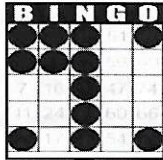

LONGVIEW BINGO CENTER

NIGHT MAX BLAST

Sponsored By These Charities:

American Business Clubs of Longview, AMBUCS Too Lic. #1-75-2392722-0
 Sabine Volunteer Fire Department Lic. #1-75-2250244-6
 Judson Lions Club Lic. #1-75-6050623-4
 ARC of Gregg County Lic. #1-23-7050245-7
 Fraternal Order of Eagles Lodge 4125 Aeries Lic. #1-75-2076382-6

FIRST JACKPOT SESSION

FIRST GAME 6:30 PM

Game 1
Double bingo
Any 2 out of
3 Bingos
\$50

Game 2
Double bingo
Any 2 out of
3 Bingos
\$50

Games 3, 4 & 5 are Progressive - all on Blue Card

Straight Line
or 4 Corners
\$50

Crazy "T"
\$75

Letter "H"
\$75

Game 6
ORANGE
3-Straight
One Wild #
\$200

Game 7
GREEN
Double
Hardway
\$200

Game 8
YELLOW
Odd/Even
Blackout
\$500

Game 9
PINK
Double
Horizontal
\$500

Game 10
GREY
Double Bingo
Corners Good
\$200

Game 11
PURPLE
Triple Bingo
Corners Good
\$600

+ \$150
PARTY PACK

30 Minute Intermission - Buy Your Instant Winner Tickets!!!

SECOND JACKPOT SESSION

SECOND GAME 8:30 PM

Game 1
early bird
Any 2 out of
3 Bingos
\$50