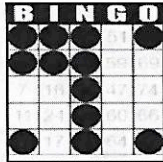

Crazy "T"
\$75

Letter "H"
\$75

Game 6
ORANGE
3-Straight
One Wild #
\$200

Game 7
GREEN
Double
Hardway
\$200

Game 8
YELLOW
Odd/Even
Blackout
\$500

Game 9
PINK
Double
Horizontal
\$500

Game 10
GREY
Double Bingo
Corners Good
\$200

Game 11
PURPLE
Triple Bingo
Corners Good
\$600

+ \$150
PARTY PACK

30 Minute Intermission - Buy Your Instant Winner Tickets!!!

SECOND JACKPOT SESSION

SECOND GAME 8:30 PM

Game 1
early bird
Any 2 out of
3 Bingos
\$50

Game 2
early bird
Any 2 out of
3 Bingos
\$50

Game 3
BLUE
Double Bingo
Corners Good
\$50

Game 4
ORANGE
3-Straight
One Wild #
\$500

Game 5
Green
Double Bingo
Corners Good
\$100

Game 6
YELLOW
Odd/Even
Blackout
\$500

Game 7
pink
Double
Hardway
\$500

Game 8
PURPLE
Triple Bingo
Corners Good
\$700

+ \$150
PARTY PACK

YOU CAN PURCHASE 1ST & 2ND SESSIONS TOGETHER!

20 MINUTES BEFORE MAIN SESSION WE HAVE A MINI SESSION

MINIS ARE 5 GAME PACKS FOR \$5.00