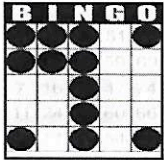

LONGVIEW BINGO CENTER

NIGHT MAX BLAST

Sponsored By These Charities:

American Business Clubs of Longview, AMBUCS Too Lic. #1-75-2392722-0
 Sabine Volunteer Fire Department Lic. #1-75-2250244-6
 Judson Lions Club Lic. #1-75-6050623-4
 ARC of Gregg County Lic. #1-23-7050245-7
 Fraternal Order of Eagles Lodge 4125 Aeries Lic. #1-75-2076382-6

FIRST JACKPOT SESSION

FIRST GAME 6:30 PM

Game 1
Double bingo
Any 2 out of
3 Bingos
\$50

Game 2
Double bingo
Any 2 out of
3 Bingos
\$50

Games 3, 4 & 5 are Progressive - all on Blue Card

Straight Line
or 4 Corners
\$50

Crazy "T"
\$75

Letter "H"
\$75

Game 6
ORANGE
3-Straight
One Wild #
\$200

Game 7
GREEN
Double
Hardway
\$200

Game 8
YELLOW
Odd/Even
Blackout
\$500

Game 9
PINK
Double
Horizontal
\$500

Game 10
GREY
Double Bingo
Corners Good
\$200