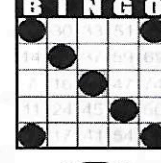

Crazy "T"
\$75

Letter "H"
\$75

Game 6
ORANGE
3-Straight
One Wild #
\$200

Game 7
GREEN
Double
Hardway
\$200

Game 8
YELLOW
Odd/Even
Blackout
\$500

Game 9
PINK
Double
Horizontal
\$500

Game 10
GREY
Double Bingo
Corners Good
\$200

Game 11
PURPLE
Triple Bingo
Corners Good
\$600

+ \$150
PARTY PACK

30 Minute Intermission - Buy Your Instant Winner Tickets!!!

SECOND JACKPOT SESSION

SECOND GAME 8:30 PM

Game 1
early bird
Any 2 out of
3 Bingos
\$50

Game 2
early bird
Any 2 out of
3 Bingos
\$50

Game 3
BLUE
Double Bingo
Corners Good
\$50

Game 4
ORANGE
3-Straight
One Wild #
\$500

Game 5
Green
Double Bingo
Corners Good
\$100

Game 6
YELLOW
Odd/Even
Blackout
\$500