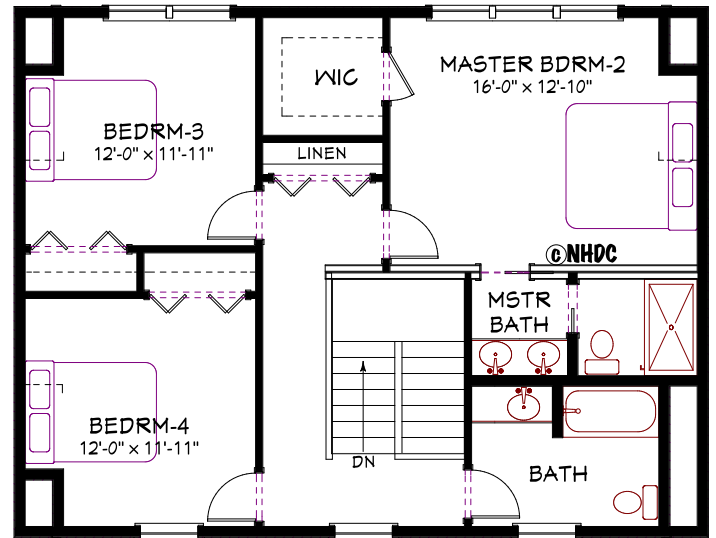

NANTUCKET COTTAGE

73'-9" x 27'-6"
 2,199 SF
 W/OPTIONAL
 1ST FLR MASTER SUITE
 & GARAGE

SECOND FLOOR PLAN

FIRST FLOOR PLAN