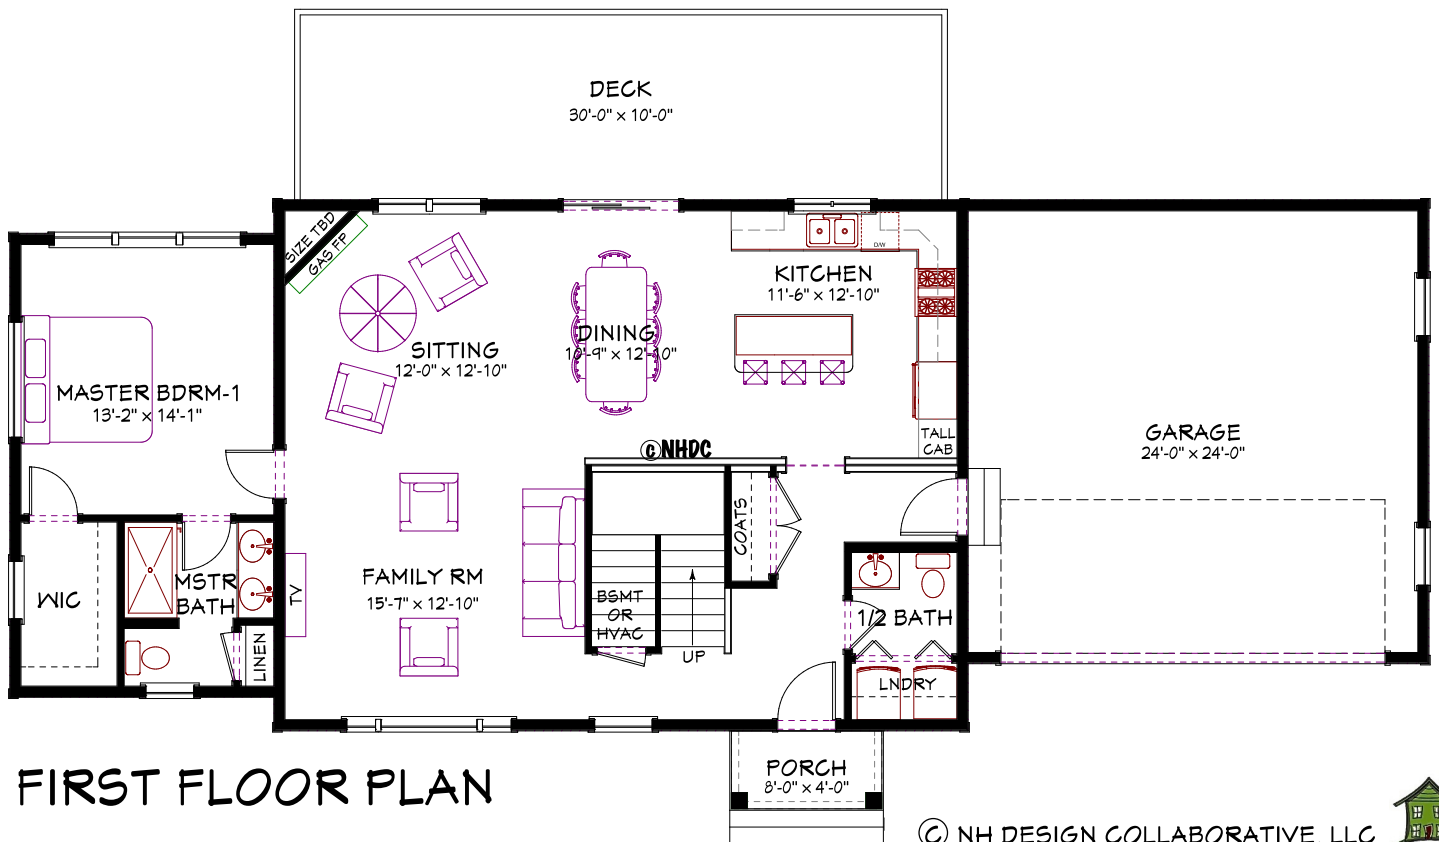

NANTUCKET COTTAGE

73'-9" x 27'-6"
 2,199 SF
 W/OPTIONAL
 1ST FLR MASTER SUITE
 & GARAGE

SECOND FLOOR PLAN

FIRST FLOOR PLAN