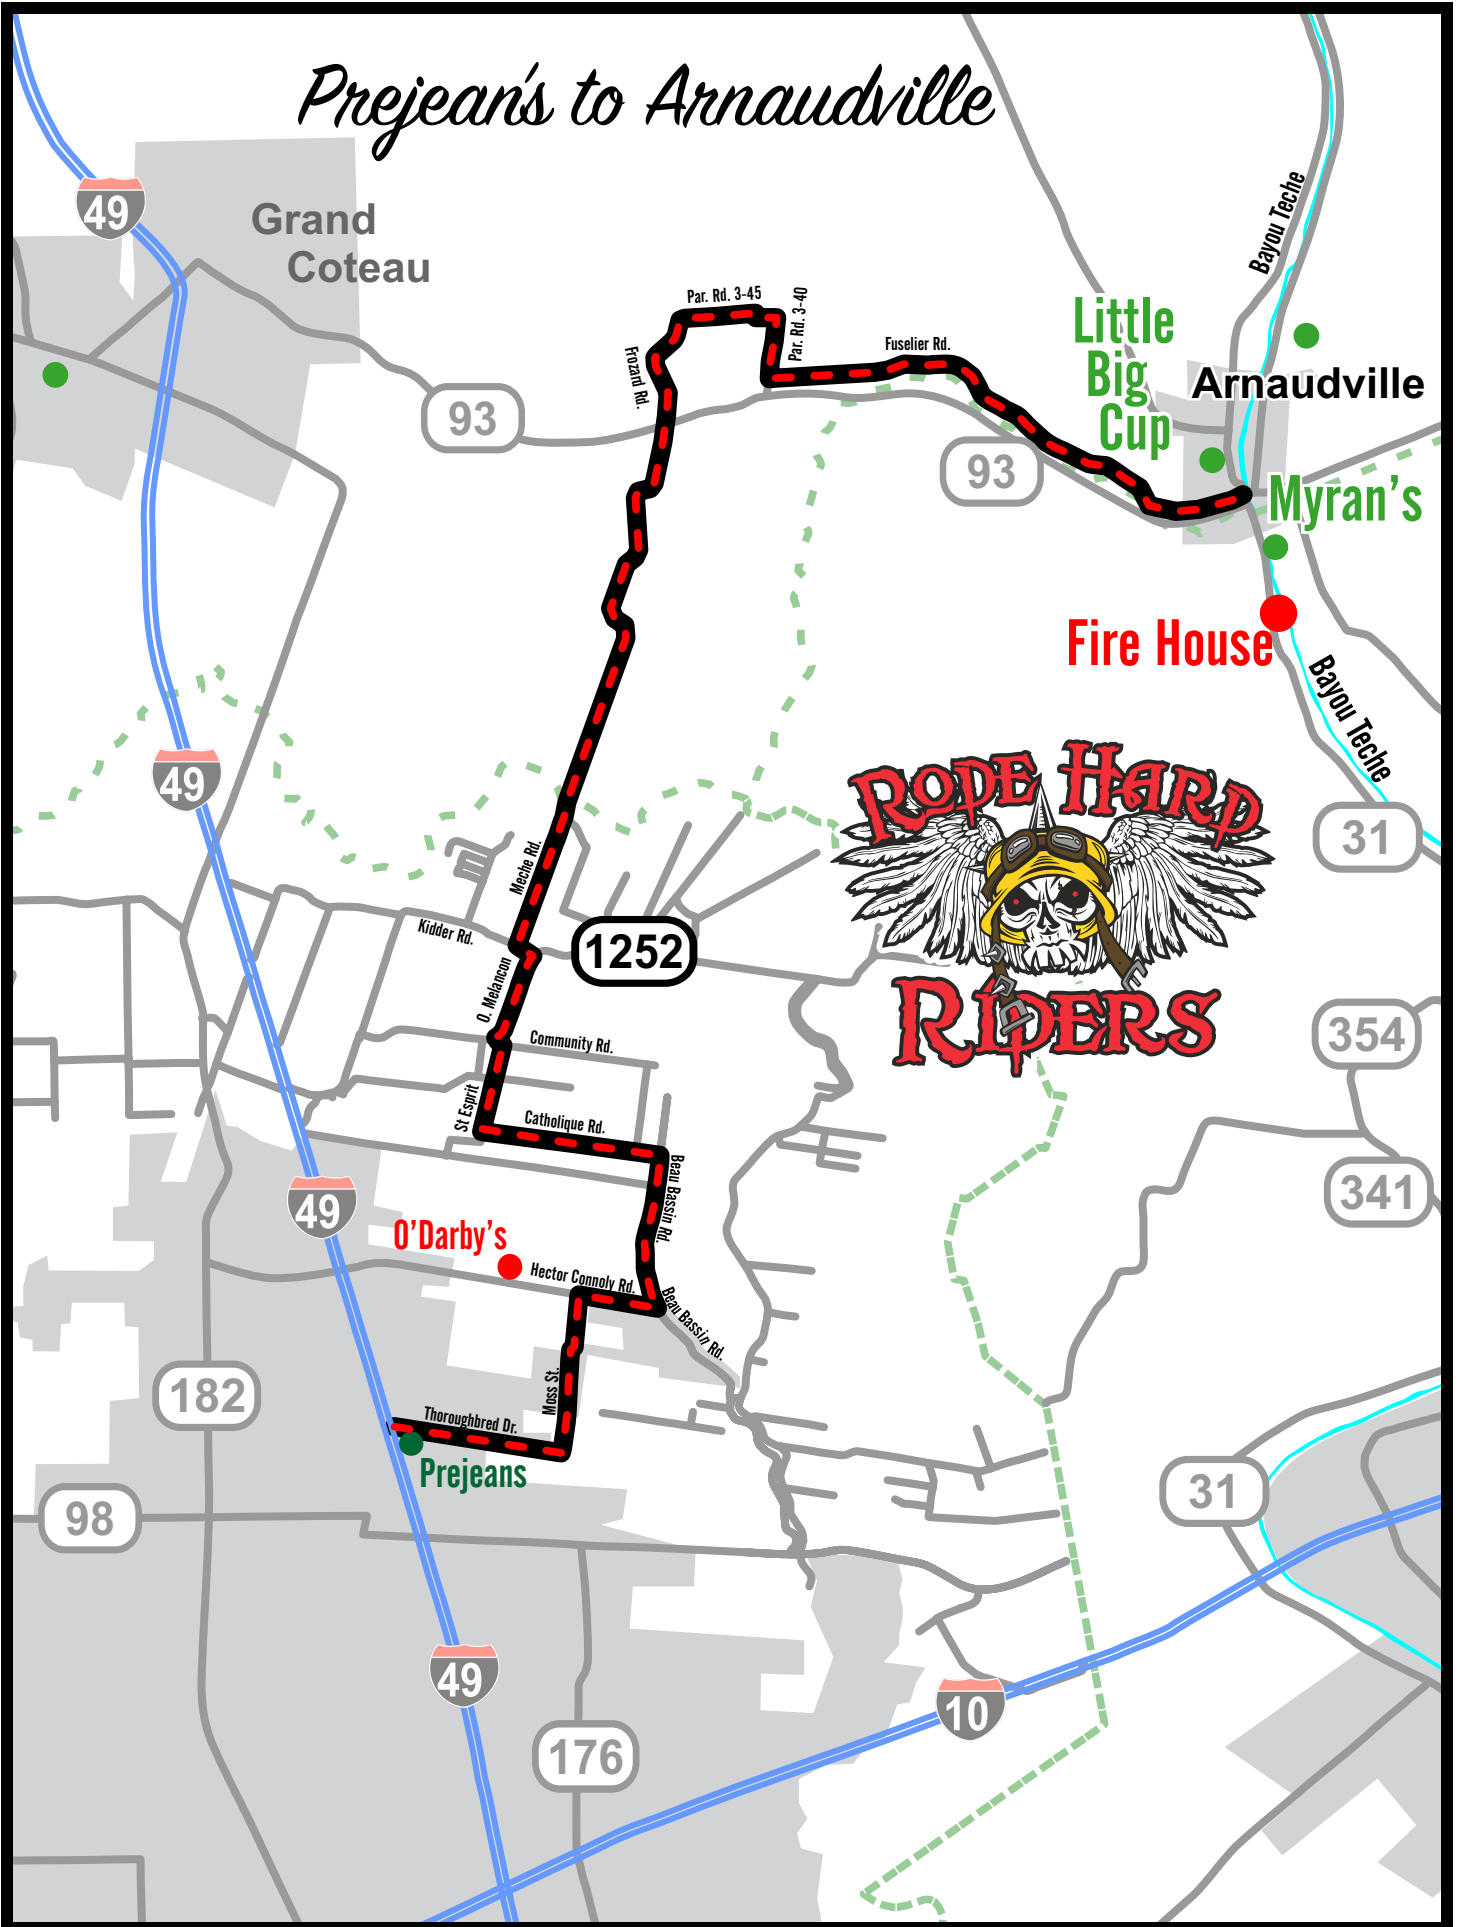

Road/Hwy's included:
Road/Route Description

Thoroughbred Rd., Moss St., Beau Bassin Rd., Catholique Rd., St. Esprit Rd., O. Melancon Rd., Meche Rd., Frozard Rd., Hickory Rd., Jules Lagrange Rd., Fuselier Rd.

Good roads, nice curves and good scenery.

Route/Road length:

15.9 miles

Ride Time:

31 minutes

South point:

I-49 Frontage Road & Thoroughbred Rd. Near Prejean's Restaurant

North point:

Fuselier Road & Main St./LA-740 in Arnaudville

RHR
**Restaurants
on route**

Prejean's Restaurant

At Route South Point

Little Big Cup

At Route North Point

Myran's

0.20 mile from North Point

Dodge's Fire House

0.30 mile from North Point

O'Darby's Pub & Grill

0.30 mile detour

RHR
**Bars
on route**
Comments:

Prejean's to Arnaudville

Prejean's to Arnaudville

	Dist.		Turn		Road	Total Dist	
			START	at	Intersection of I-49 Frontage Rd. & Thoroughbred Rd. (near Prejean's)		
			Go East	on	Thoroughbred Rd.		
in	1.20	mi.	Turn left	on to	Moss St.	1.20	mi.
in	1.10	mi.	Turn right	on to	Hector Connolly Rd.	2.30	mi.
in	0.50	mi.	Turn left	on to	Beau Bassin Rd.	2.80	mi.
in	1.10	mi.	Turn left	on to	Catholique Rd.	3.90	mi.
in	1.20	mi.	Turn right	on to	St. Esprit Rd.	5.10	mi.
in	0.40	mi.	Keep left	on	St. Esprit Rd.	5.50	mi.
in	0.05	mi.	Turn right	on to	O. Melancon Rd.	5.55	mi.
in	0.20	mi.	Turn right	on to	LA-1252	5.75	mi.
in	0.70	mi.	Turn left	on to	Kidder Rd.	6.45	mi.
in	0.10	mi.	Turn right	on to	Meche Rd.	6.55	mi.
in	3.80	mi.	Go straight	on to	Frozard Rd.	10.35	mi.
in	0.50	mi.	Turn right	on to	Par. Rd. 3-45/Hickory Rd.	10.85	mi.
in	0.90	mi.	Turn right	on to	Par. Rd. 3-40/Jules Lagrange Rd.	11.75	mi.
in	0.20	mi.	Keep right	on	Par. Rd. 3-40/Jules Lagrange Rd.	11.95	mi.
in	0.40	mi.	Turn left	on to	Par. Rd. 3-35/Fuselier Rd.	12.35	mi.
in	3.60	mi.	END	at	Fuselier Rd. & Main St. (Arnaudville)	15.95	mi.