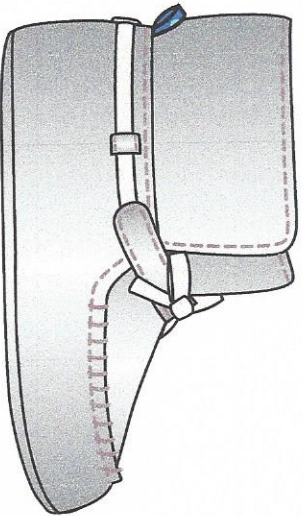

Essential Bootie

Place order by 5/5 for 9/1-10/1

5005S Slip on Bootie | Silver
(3-6, 6-12) Wholesale $19.00
6005S Slip on Bootie | Silver
(12-18, 18-24) Wholesale $20.00