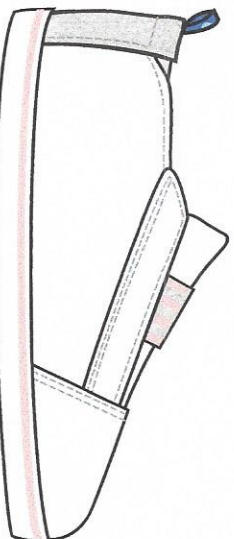

Sherpa: 100% Polyester

Outsole: Microfiber outsole

FEATURES:

*Elasticised ankle opening promotes a snug fit.

*Sherpa adds warmth and comfort.

*Microfiber provides a comforting grip for crawling and first steps.

Rubber Outsole

Place order by 4/5 for 7/15-8/15

Bigger Sizes
and
Rubber Outsole

1250

6200Z Quinn Sneaker | Zebra
(5, 6, 7, 8)

6200D Quinn Sneaker | Denim
(5, 6, 7, 8)

6200S Quinn Sneaker | Stone
(5, 6, 7, 8)