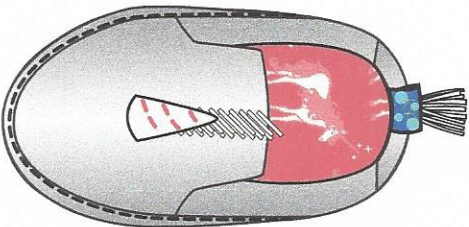

Characters

Place order by 4/5 for 7/15-8/15

5009 Unicorn | Gold
(3-6, 6-12)

6009 Unicorn | Gold
(12-18, 18-24)