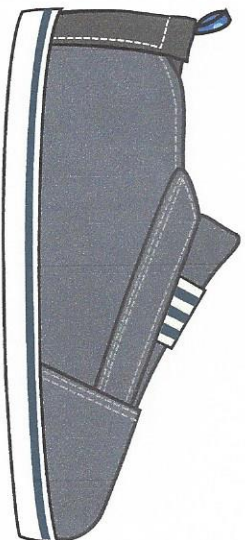

Sherpa: 100% Polyester

Outsole: Microfiber outsole

FEATURES:

*Elasticised ankle opening promotes a snug fit.

*Sherpa adds warmth and comfort.

*Microfiber provides a comforting grip for crawling and first steps.

Rubber Outsole

Place order by 4/5 for 7/15-8/15

Bigger Sizes
and
Rubber Outsole

1250

6200Z Quinn Sneaker | Zebra
(5, 6, 7, 8)

6200D Quinn Sneaker | Denim
(5, 6, 7, 8)

6200S Quinn Sneaker | Stone
(5, 6, 7, 8)