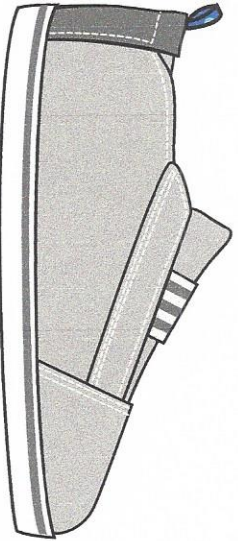

Sherpa: 100% Polyester

Outsole: Microfiber outsole

FEATURES:

*Elasticised ankle opening promotes a snug fit.

*Sherpa adds warmth and comfort.

*Microfiber provides a comforting grip for crawling and first steps.

Rubber Outsole

Place order by 4/5 for 7/15-8/15

Bigger Sizes
and
Rubber Outsole

1250

6200Z Quinn Sneaker | Zebra
(5, 6, 7, 8)

6200D Quinn Sneaker | Denim
(5, 6, 7, 8)

6200S Quinn Sneaker | Stone
(5, 6, 7, 8)