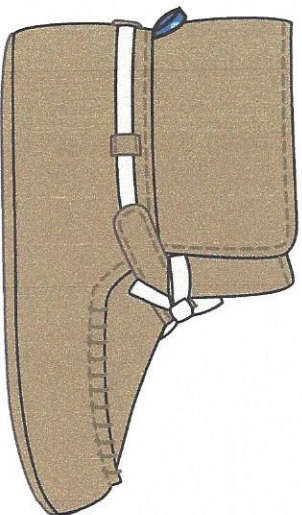

5005T Slip on Bootie | Tannin
(3-6, 6-12) Wholesale $19.00
6005T Slip on Bootie | Tannin
(12-18, 18-24) Wholesale $20.00

SIZES

3-6 mos: leather outsole
6-12 mos: leather outsole
12-18 mos: rubber grip outsole
18-24 mos: rubber grip outsole

Upper and Outsole: Genuine Suede

Lining: Sherpa

Wholesale Order

Buyer agrees to the following conditions: No refunds. Exchange only in cases of defects or incorrect item shipped. Cancellations or reductions must be requested in writing within 10 days of submitting the original order. All other cancellations or non-acceptance of merchandise ordered are subject to a 20% restocking fee. All requests for returns or reports of missing or incorrectly shipped merchandise must be made in writing within 10 days of receipt of merchandise. No returns accepted without written authorization.

FEATURES:

- *Velcro front opening promotes a snug fit.
- *Soft leather construction promotes natural movement and proper foot development.
- *Rubber grip provides a sturdy, comforting grip for crawling and first steps.

b amici