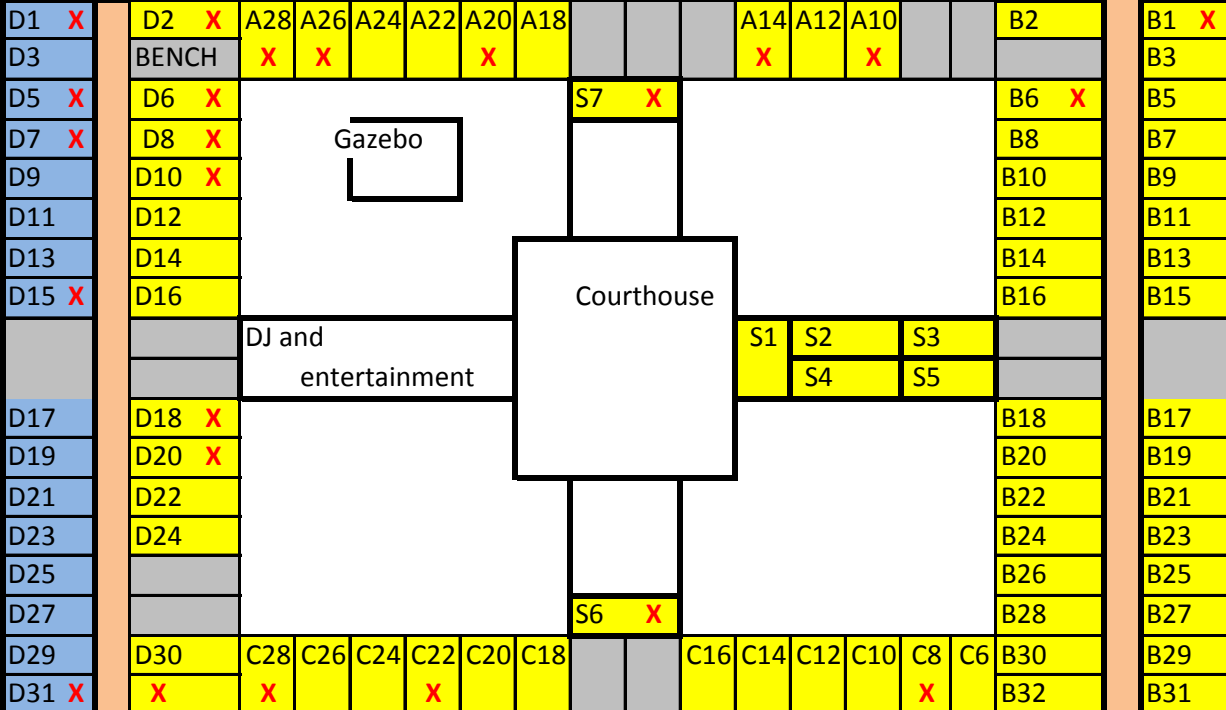

sidewalk

Blue Spaces- \$80

Yellow Spaces -\$70

Shops

Hwy

150

East

\$10 DISCOUNT BEFORE OCT 15

Shops

Butler Street

ALL Spaces
12' wide by
20' Long

X SPOTS ARE RESERVED

Shops

HWY

150

EAST