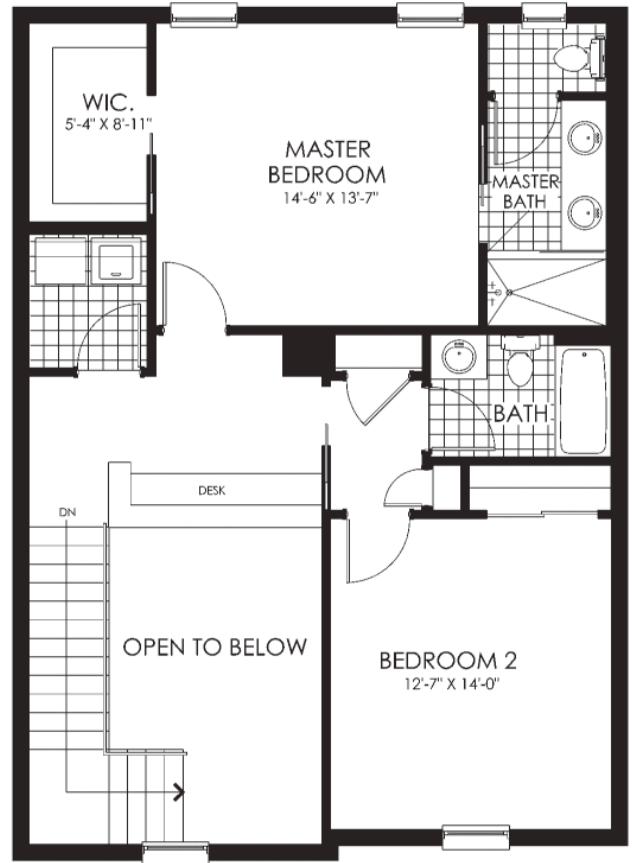

TOWNHOME
SANTA
MARIA

LIVING AREA: 1,459 SQ. FT.

GROUND FLOOR

SECOND FLOOR