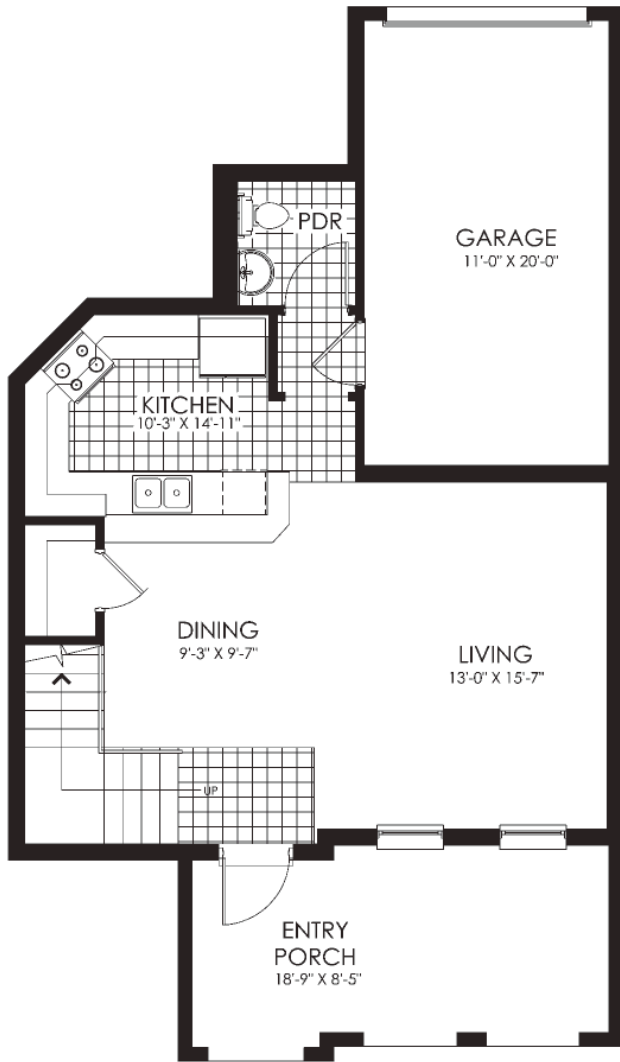

TOWNHOME
SANTA
MARIA

LIVING AREA: 1,459 SQ. FT.

GROUND FLOOR

SECOND FLOOR