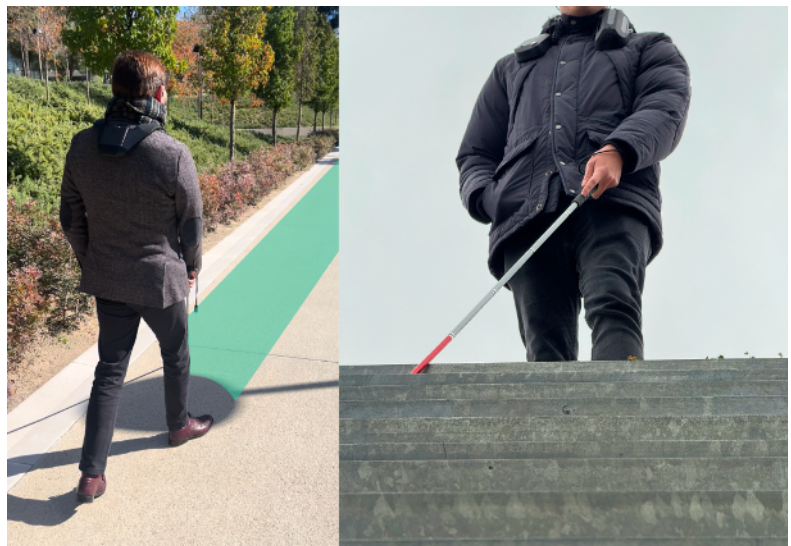

## biped

**biped** is an all-in-one solution for your mobility. It's a harness worn on the shoulders, equipped with wide-angle cameras on the left of your chest, a small computer on the right, and a battery behind your neck. It's like wearing a mini-Tesla on your shoulders. It identifies dangers, guides you, and describes your surroundings with AI.

Using artificial intelligence, **biped** scans your surroundings and warns you with spatial sounds about potential obstacles. Thanks to its ultra-wide angle cameras, **biped** is the only solution that can identify head-level obstacles like branches, ground-level obstacles like holes, and side-obstacles such as electric scooters.

On top of obstacle detection, **biped** will guide you with precise GPS navigation instructions outdoors & help you identify open areas when indoors.

<https://biped.ai/>

Picture shows front and back profile of a cane user wearing the **biped** and navigating a road