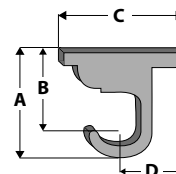

Wood Trends® Ceiling Mount Brackets

2" Bracket	6"	5½"	6"	2½"	
1½" Bracket	4¾"	4"	5"	2½"	

Wrought Iron Brackets

3301	2" - 3"	2"	1"		
------	---------	----	----	--	--

Basic Drapery Hardware

FOR USE WITH BASIC RODS:					
3301	2" - 3"	2"	1"		
6611E	1½"	4½"	½"		
6711R	2¾"	1"	¾"		

Buckingham® Rings	A	B	C
1½" Ring	1½"	2½"	3¼"
2" Ring	2½"	3¾"	4¼"
2" Rope Ring	2¼"	3¾"	4¾"
3" Ring	3½"	5½"	5½"

Designer Metals™ Clip Rings

1½" Ring	1¾"	2"	3½"
1½" Transitional Ring	1¾"	2"	3½"
1½" Bypass C-Ring	1¾"	2"	3½"

Wood Trends® Rings

1½" Ring	1½"	2½"	3¼"
2" Ring	2½"	3¾"	4¼"
2" Decorative Ring (Renaissance)	2½"	3¾"	3½"
3" Ring	3½"	5½"	5½"

Bracket Dimensions

Ceiling Mount Bracket Dimensions

Ring Dimensions