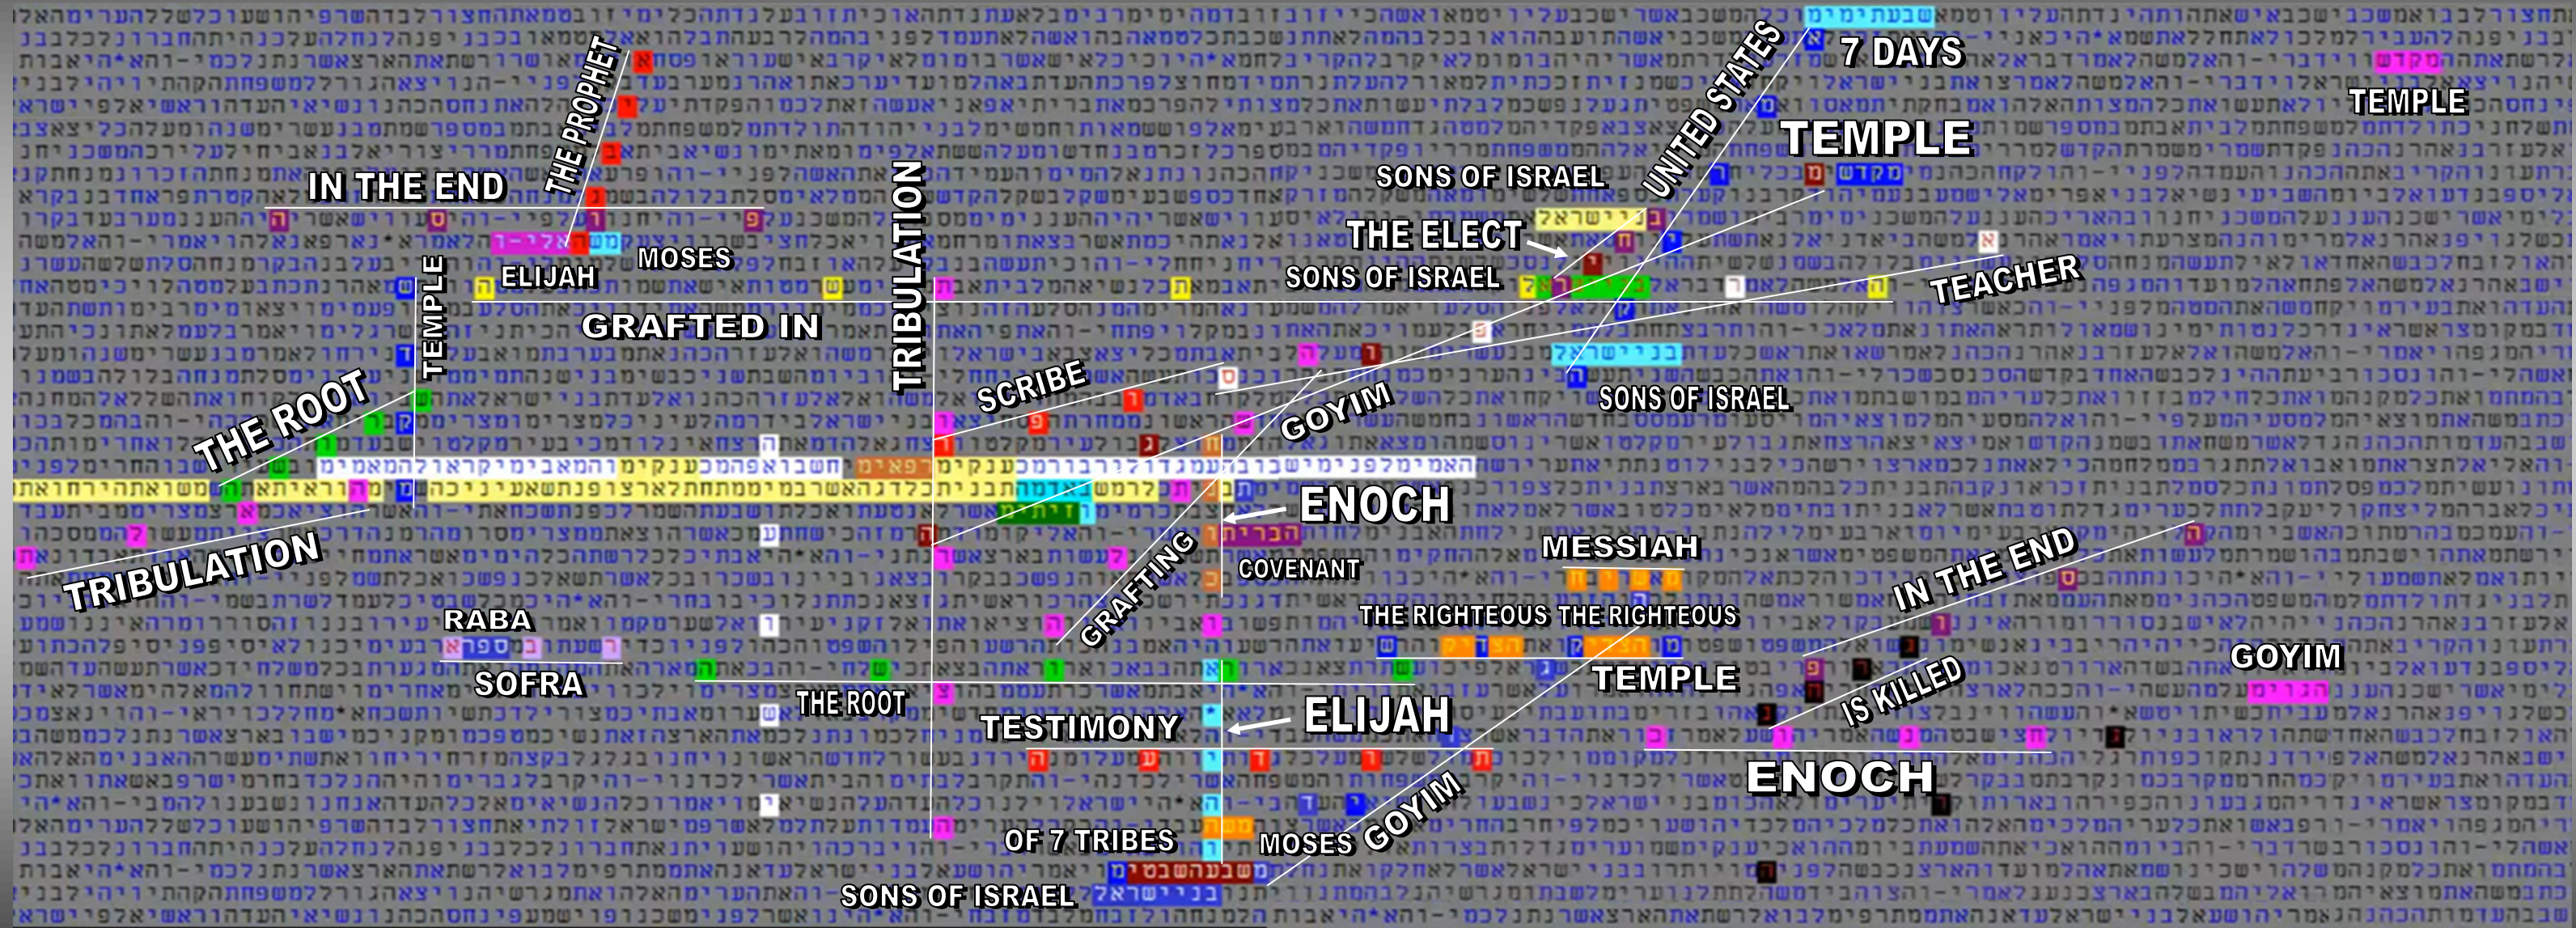

ENOCH AND ELIJAH

Bible Code Matrix of Prophecy in Scripture

© MATTHEW WRIGHT MINISTRIES
Graphic layout by Luis B. Vega

RESOURCES
[youtube.com/user/TheMatt71269](https://www.youtube.com/user/TheMatt71269)
biblecodenow1@gmail.com
biblecodenow.com
[facebook.com/groups/codesearcher](https://www.facebook.com/groups/codesearcher)

SCRIPTURE SOURCE(S)
Old & New Testament
TorahSoft

FOR AN EXPLANATION - STUDY OF THE CHART CODE MATRIX, VISIT THE YOUTUBE CHANNEL VIDEO SERIES.

WIDTH: 4378 CENTER: 248654