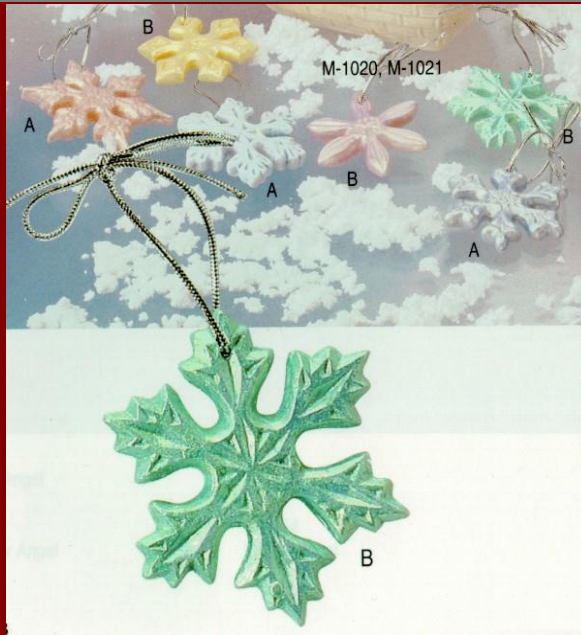

Christmas Ornaments

Please also see Our Snow Babies index for a further selection of Christmas ornaments!

<i>Item Number</i>	<i>Description</i>	<i>Size (Inches)</i>	<i>Bisque</i>
AO-A	Stocking Ornament		2.00
AO-F-8	Cat Ornament		2.00
AO-917	Gingerbread Angel & Gingerbread Christmas Tree		4.00 (set)
ARC-13	3 Wisemen Ornaments		2.00 Each
Ast-76	Large Plain Ball Ornaments		3.50 Each
A-1121	Christmas Tree Ornaments		2.00 each
B-12th	Snowman Magnet/ Ornament		2.00
B-276-B	Penguin with Gingerbread Cookie Ornament		3.50
B-276-C	Santa's List Ornament		3.50
BH-1214	<div style="text-align: center;">  <p style="color: red; font-weight: bold; font-size: 1.2em;">This Piece Not Available</p> </div> <p style="text-align: center;">Holiday Mix: Train, Wreath, & Boot Ornaments</p>	2 1/4 to 3 3/4 Tall	7.30 (set)
Cas-162	Four Ornaments		2.00 each

C-MO-995

1 Long by 3 Wide

7.60 (set)

Three Snowflake Ornaments

C-M-1004

3 Long by 2 Wide

9.50 set of 3

Three Textured Ornaments #1