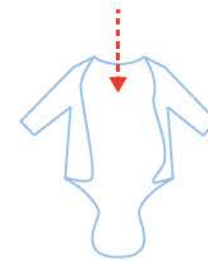

Page 6, 7, 12, 13

Modal Top & Pant Sets

Page 11, 19

Quilted Chambray Pram

Page 18

OUR WEBSITE FEATURES HELPFUL TIPS FOR PARENTS AND RETAILERS!

NO OVER-THE-HEAD DESIGN

Because newborn babies can't support their own head, all Magentic Me pieces are designed to easily slide-on without the need to fit around the neck and noggin. Insert baby and it practically closes itself.

Magnetic Organic Gown & Hat Set
Size: NB-3M

Magnetic Organic Reversible Bib
Size: ONE SIZE

Organic Hat
Size: NB-3M

Magnetic Organic Footie
Sizes: PRE, NB, 0-3M, 3-6M, 6-9M, 9-12M

Organic Swaddle Blanket
Size: ONE SIZE