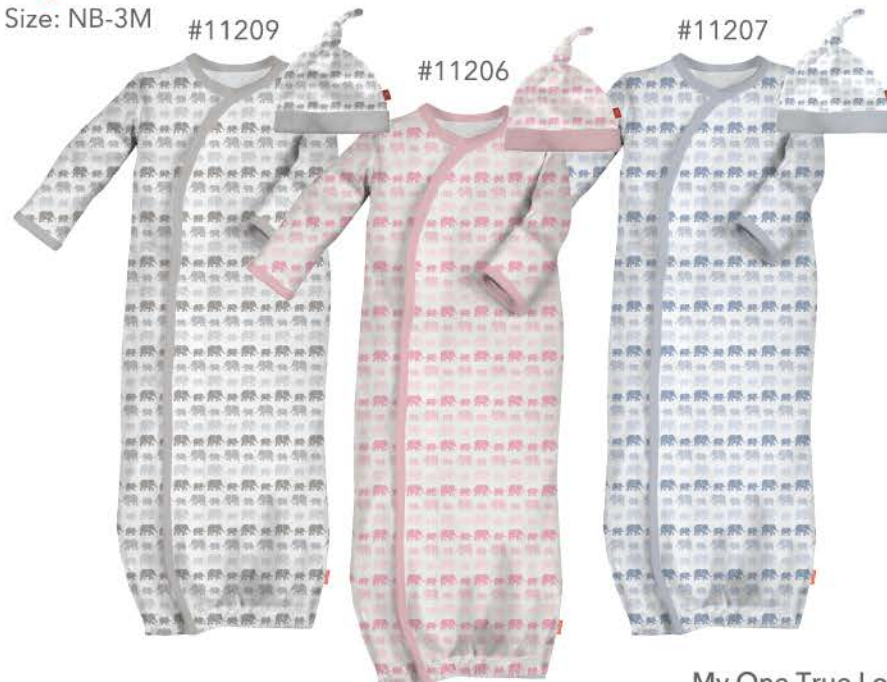

Magnetic Modal Gown & Hat Set

Size: NB-3M