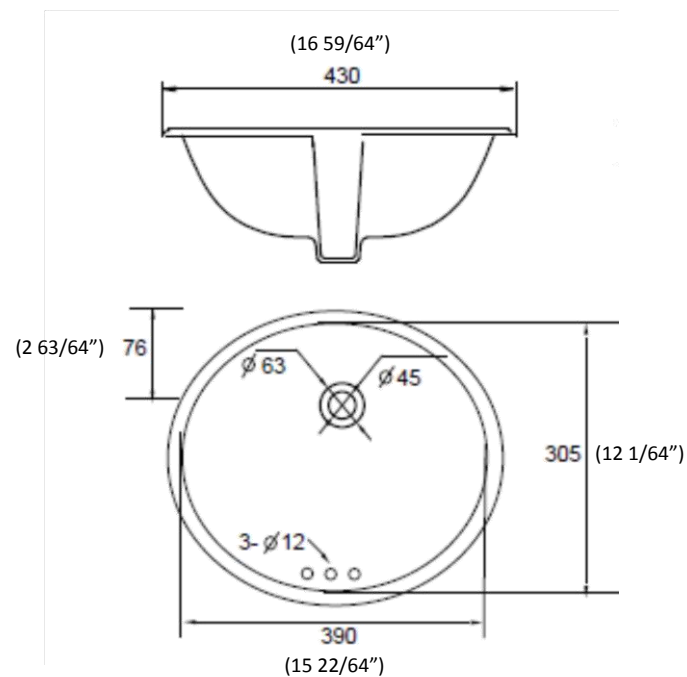

CABALO

Where performance meets design.

TX1714 Oval Undermount Lavatory

Features:

Oval
Undermount
17" L x 14"W
Ceramic
Overflow
White

www.cabalo.ca