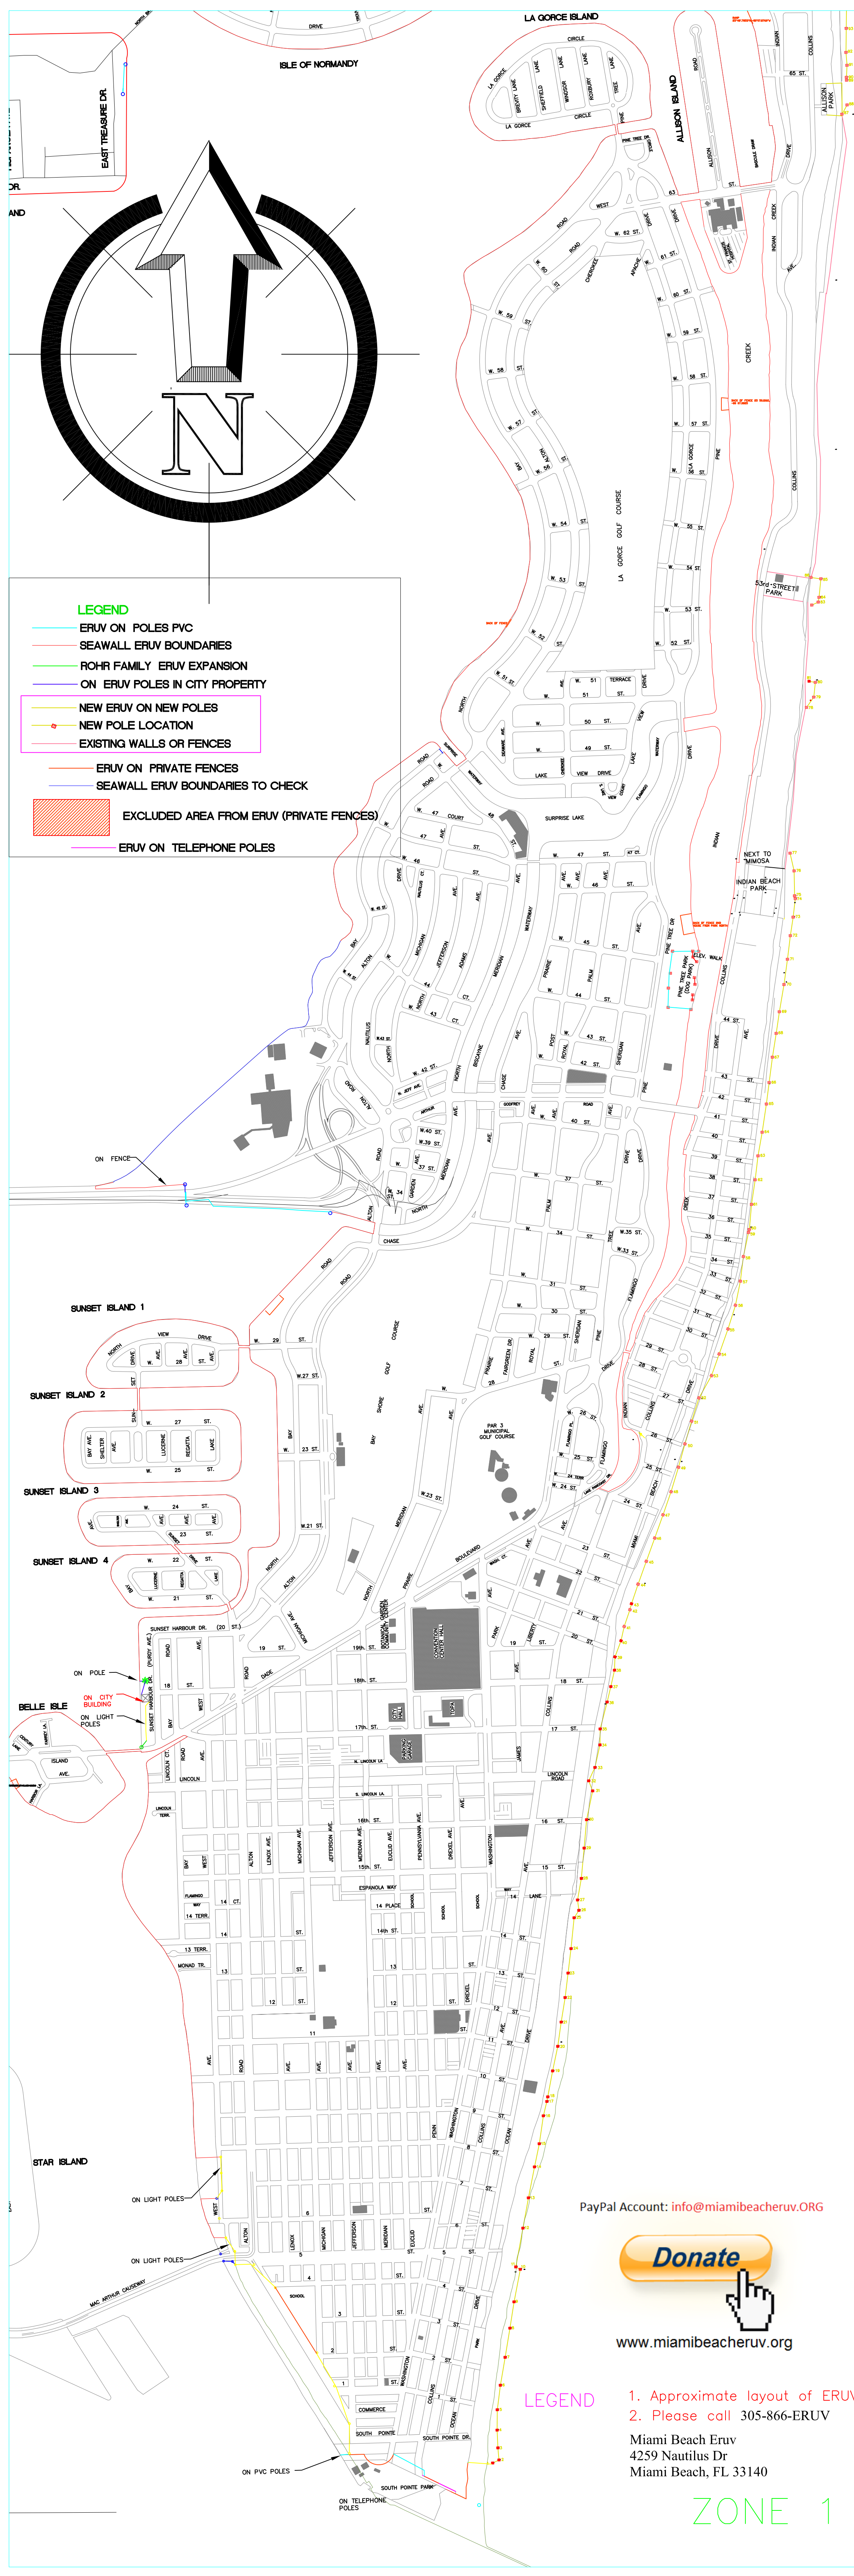

ZONE 2

ZONE 3

It's easy to join our mailing list!

Just send your email address by text message:

Text **JOINLISTNOW** to **22828** to get started.

Message and data rates may apply.

Scan the QR code to join our mailing list. We'll e-mail you our newsletter, great information, and even Shabooz notifications of the status of the eruv.

Use your mobile device to scan the QR code.

PLEASE SIGN UP TO THE ERUV LIST.

LEGEND

- ERUV ON POLES PVC
- SEAWALL ERUV BOUNDARIES
- ROHR FAMILY ERUV EXPANSION
- ON ERUV POLES IN CITY PROPERTY
- NEW ERUV ON NEW POLES
- NEW POLE LOCATION
- EXISTING WALLS OR FENCES
- ERUV ON PRIVATE FENCES
- SEAWALL ERUV BOUNDARIES TO CHECK
- EXCLUDED AREA FROM ERUV (PRIVATE FENCES)
- ERUV ON TELEPHONE POLES