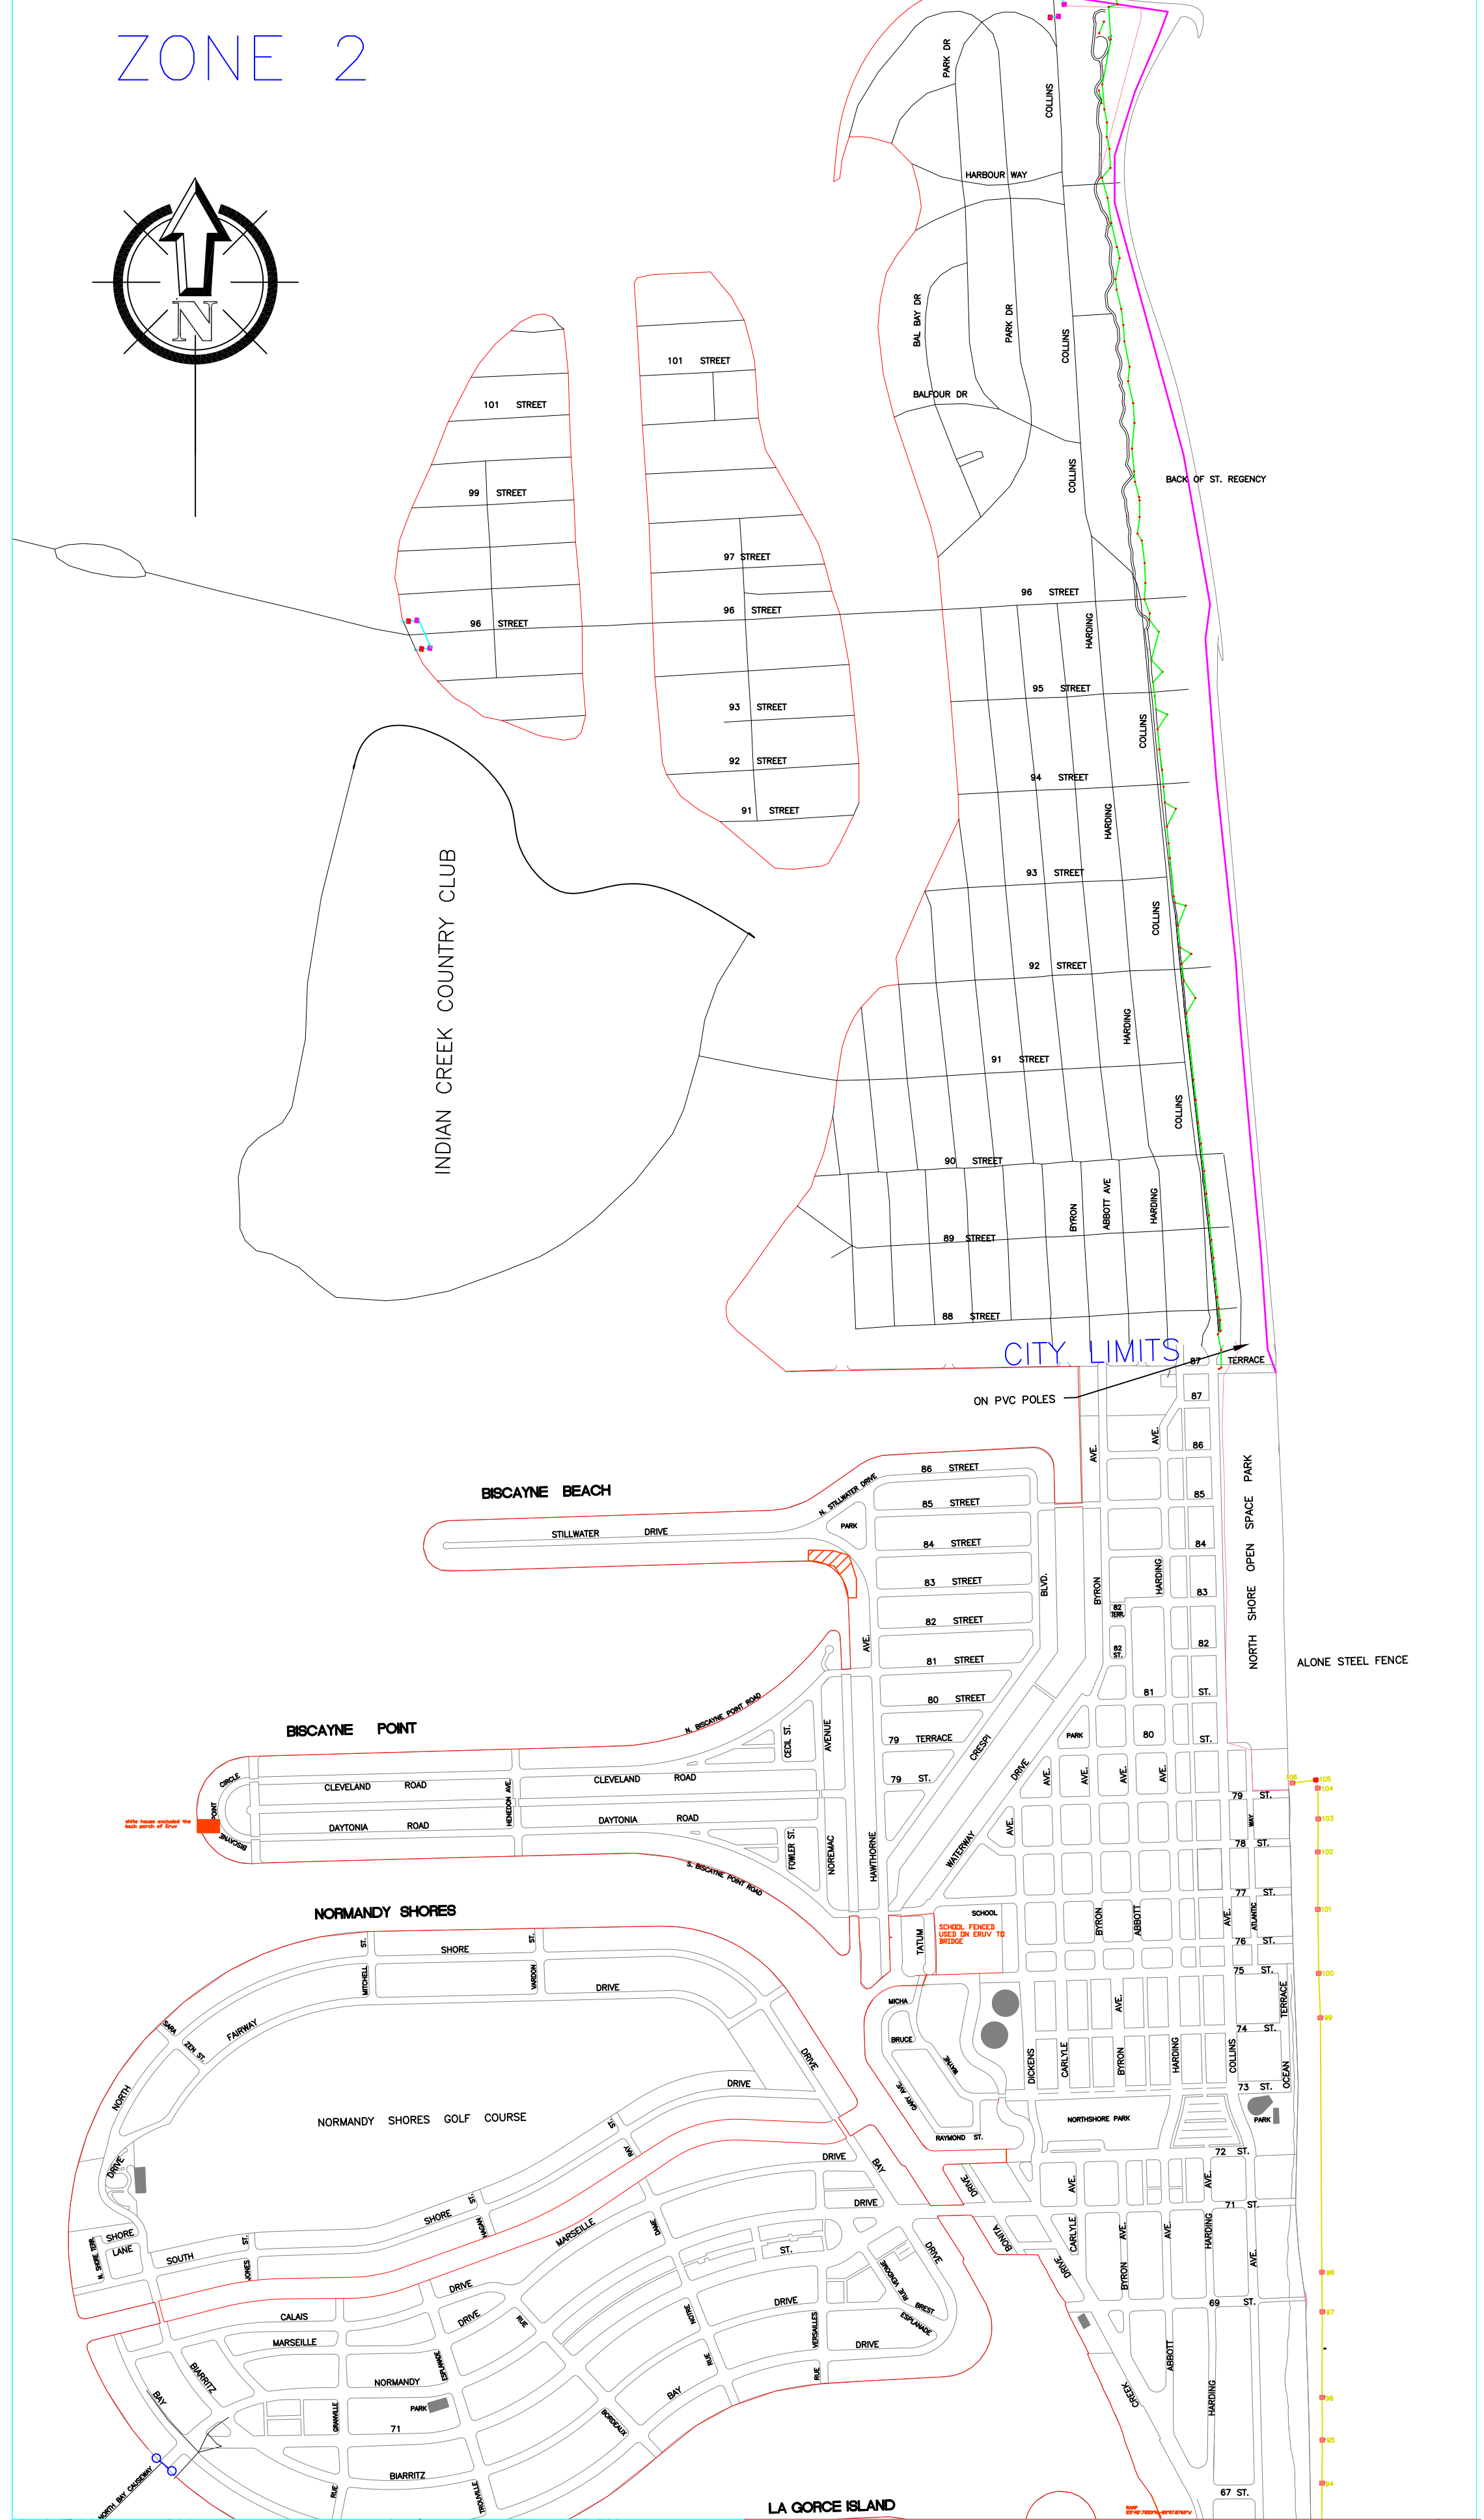

ZONE 2

ZONE 3

It's easy to join our mailing list!

Just send your email address by text message:

Text **JOINLISTNOW** to **22828** to get started.

Message and data rates may apply.

Scan the QR code to join our mailing list. We'll e-mail you our newsletter, great information, and even Shabooz notifications of the status of the eruv.

Use your mobile device to scan the QR code.

PLEASE SIGN UP TO THE ERUV LIST.

LEGEND

- ERUV ON POLES PVC
- SEAWALL ERUV BOUNDARIES
- ROHR FAMILY ERUV EXPANSION
- ON ERUV POLES IN CITY PROPERTY
- NEW ERUV ON NEW POLES
- NEW POLE LOCATION
- EXISTING WALLS OR FENCES
- ERUV ON PRIVATE FENCES
- SEAWALL ERUV BOUNDARIES TO CHECK
- EXCLUDED AREA FROM ERUV (PRIVATE FENCES)
- ERUV ON TELEPHONE POLES

PayPal Account: info@miamibeacheruv.org

www.miamibeacheruv.org

- LEGEND**
1. Approximate layout of ERUV.
 2. Please call 305-866-ERUV
- Miami Beach Eruv
4259 Nautilus Dr
Miami Beach, FL 33140

ZONE 1