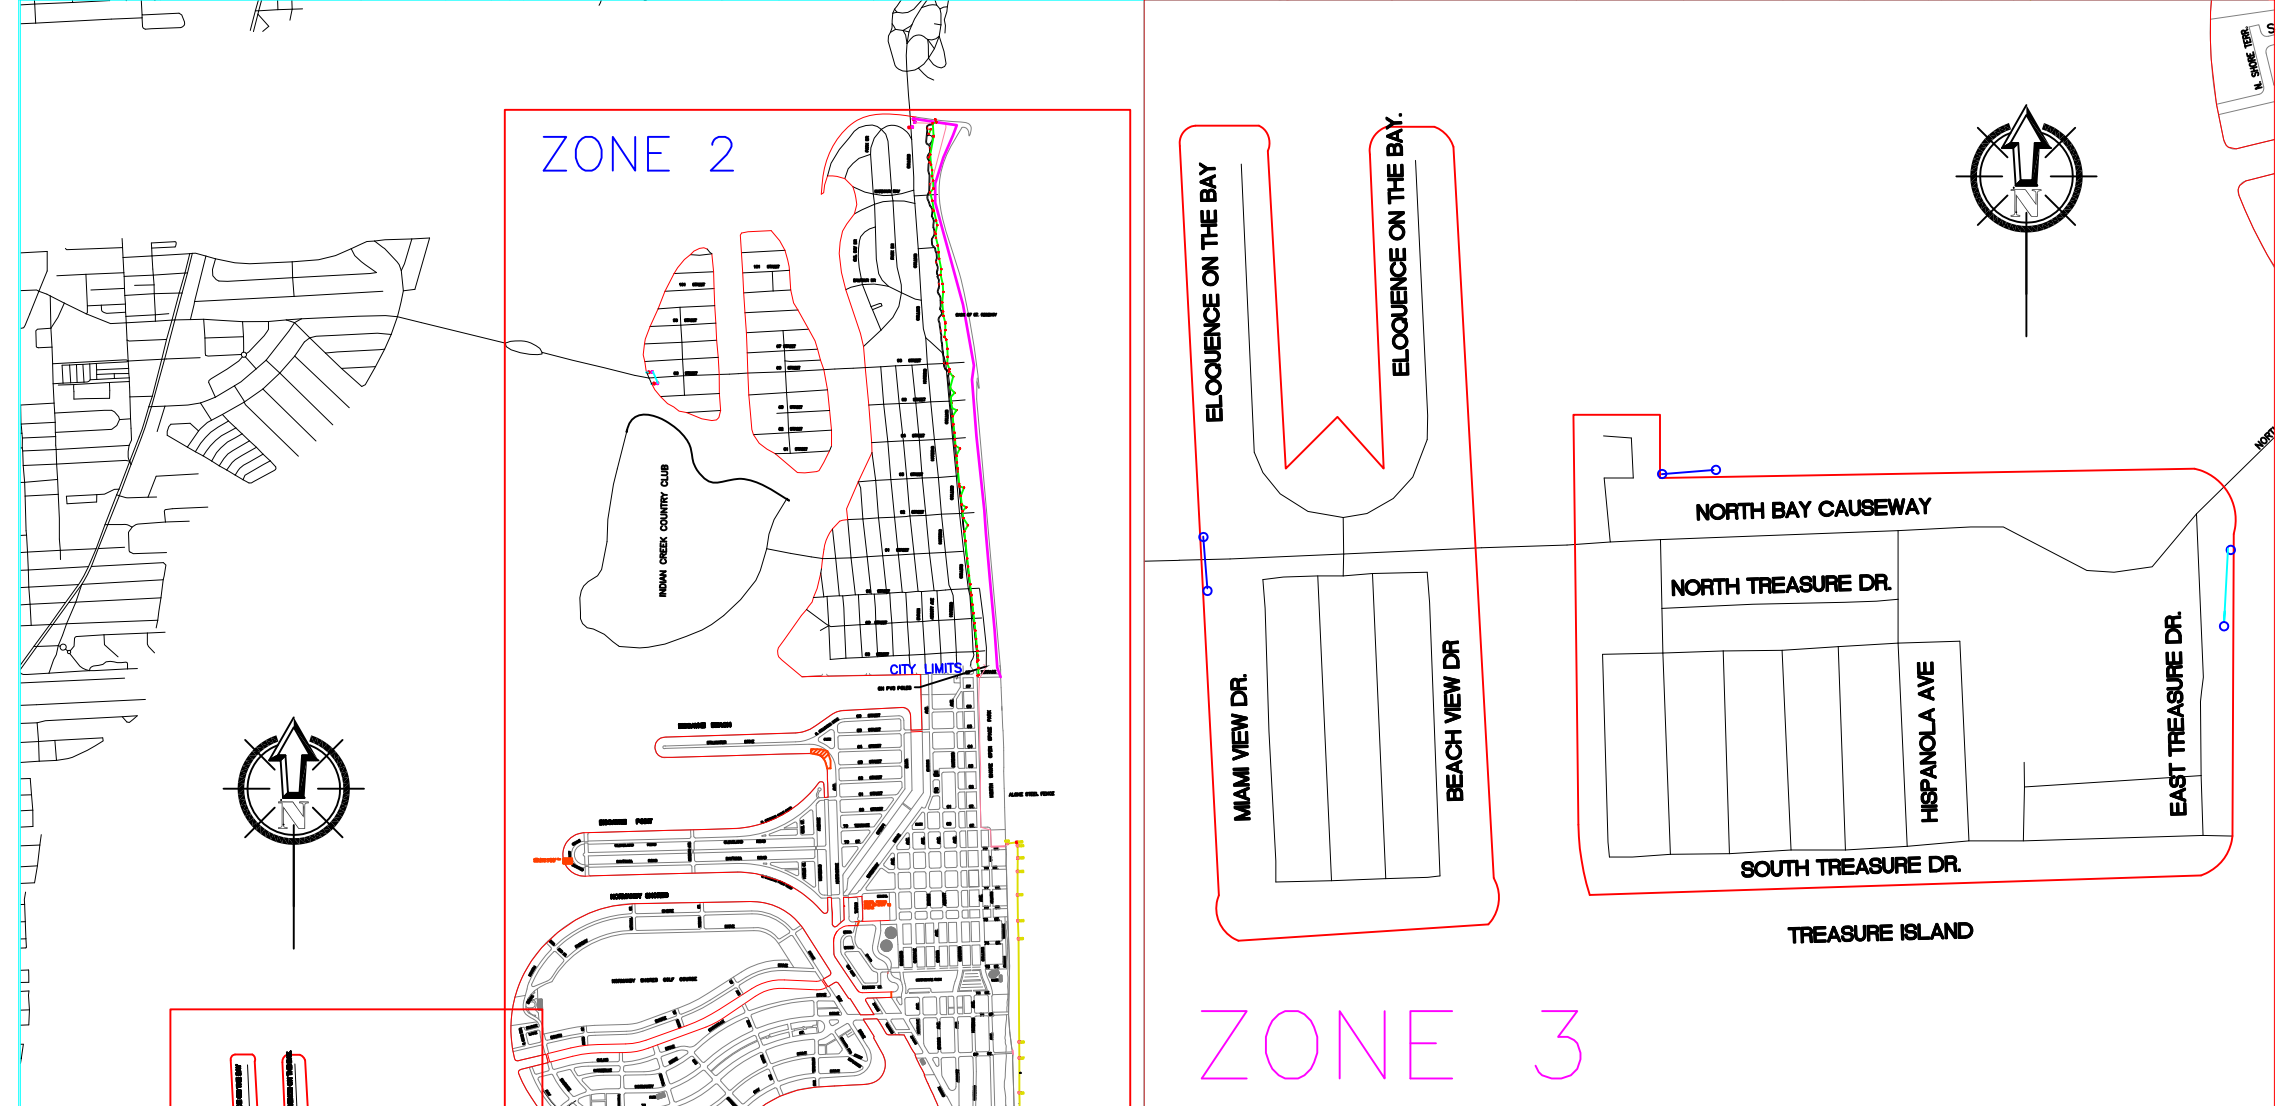

ZONE 2

ZONE 3

It's easy to join our mailing list!

Just send your email address by text message:

Text **JOINLISTNOW** to **22828** to get started.

Message and data rates may apply.

Scan the QR code to join our mailing list. We'll e-mail you our newsletter, great information, and even Shabooz notifications of the status of the eruv.

Use your mobile device to scan the QR code.

PLEASE SIGN UP TO THE ERUV LIST.

LEGEND

- ERUV ON POLES PVC
- SEAWALL ERUV BOUNDARIES
- ROHR FAMILY ERUV EXPANSION
- ON ERUV POLES IN CITY PROPERTY
- NEW ERUV ON NEW POLES
- NEW POLE LOCATION
- EXISTING WALLS OR FENCES
- ERUV ON PRIVATE FENCES
- SEAWALL ERUV BOUNDARIES TO CHECK
- EXCLUDED AREA FROM ERUV (PRIVATE FENCES)
- ERUV ON TELEPHONE POLES

PayPal Account: info@miamibeacheruv.org

www.miamibeacheruv.org

- LEGEND**
1. Approximate layout of ERUV.
 2. Please call 305-866-ERUV
- Miami Beach Eruv
4259 Nautilus Dr
Miami Beach, FL 33140

ZONE 1