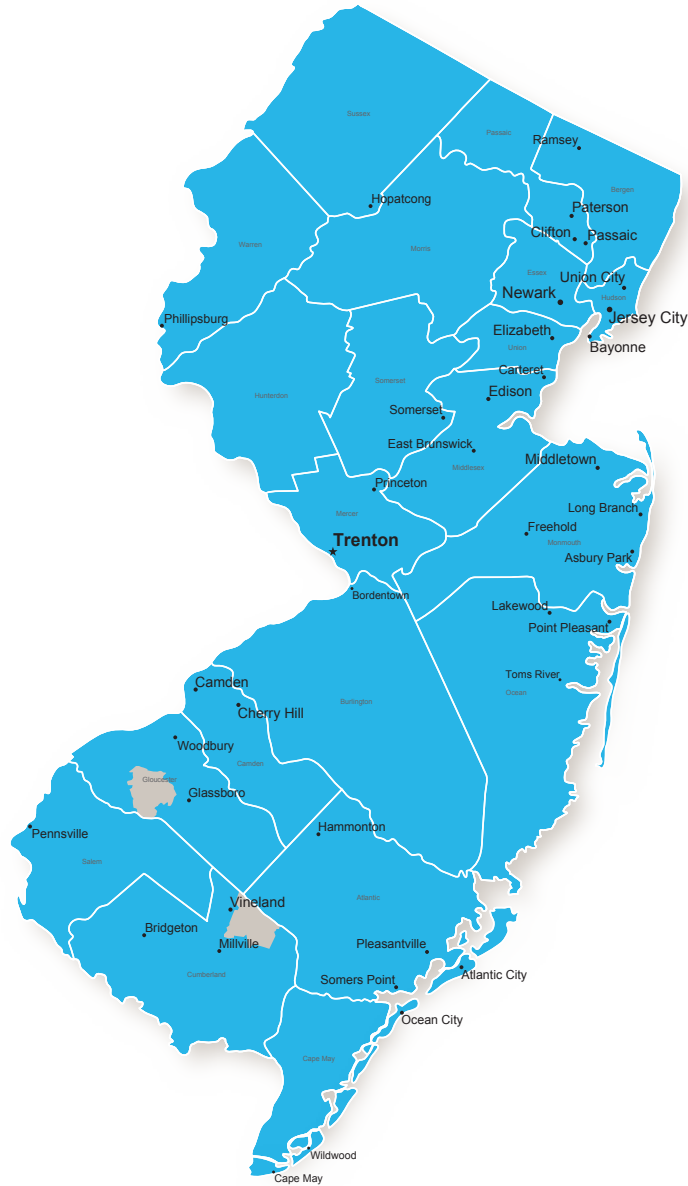

Sunrun Service Area: New Jersey

-  Solar
-  Non Service Area