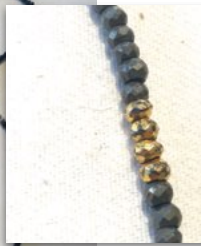

hila. Necklaces

pyrite/gold