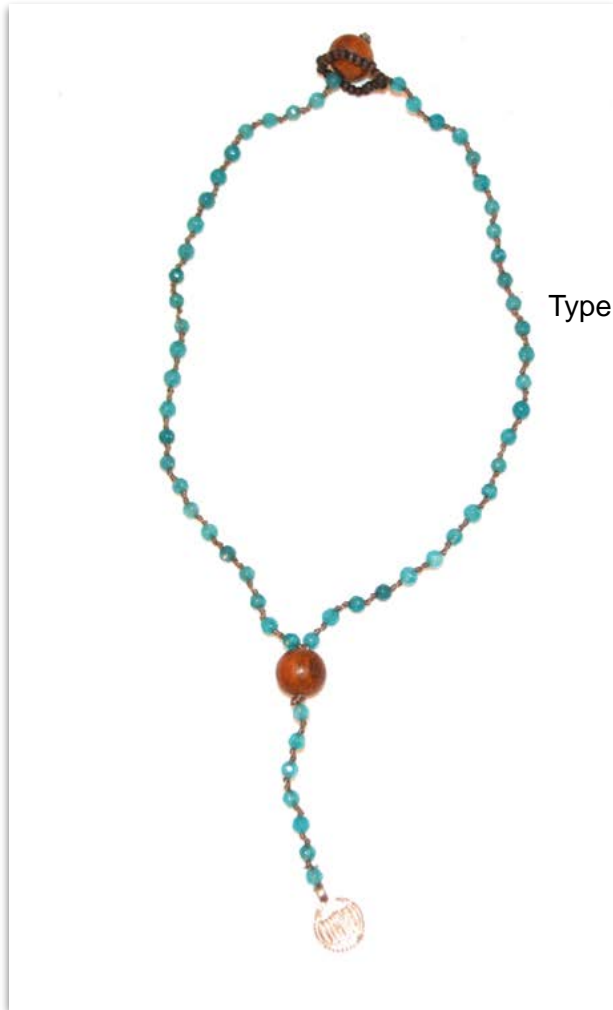

# hila. Necklaces: Burgess

Type to enter text

Burgess: heaven \$38  
16" necklace with double silk knots

Burgess: atlas

Burgess: dk ms

Burgess: sandalwood

Burgess: sand

Burgess: Buffalo