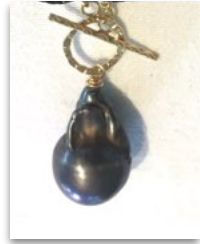

hila. Necklaces

blk pearl