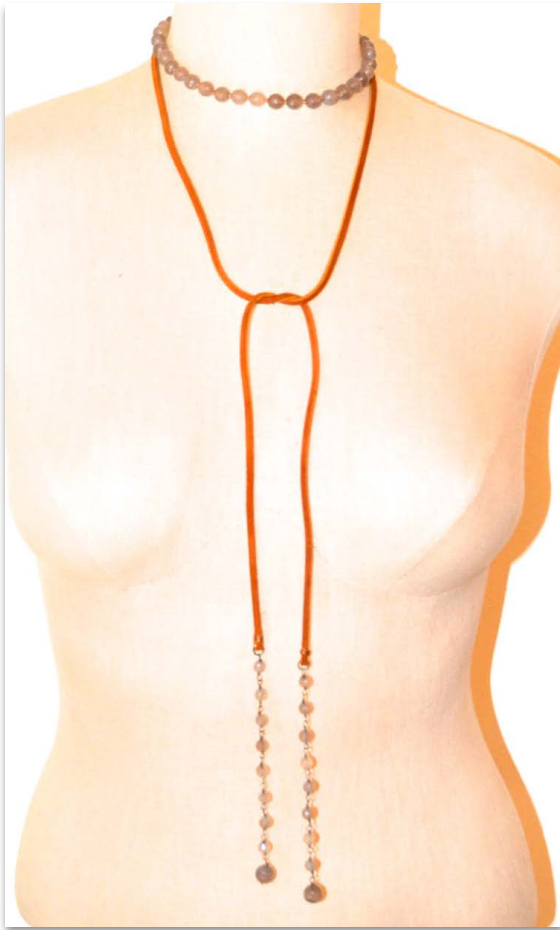

hila. Necklaces: Jamaica

Jamaica $47
Sued lariat with wire to wire
drops on each end