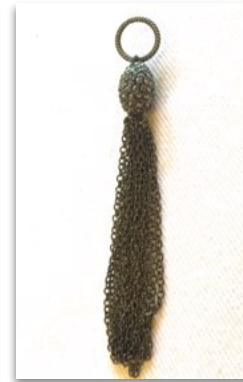

## Single Convertible \$9

Agate

Ginger

Lab

Pave

Pearl

Rough Lab

Sponge