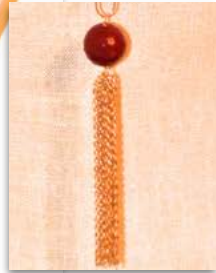

# hila. Necklaces: Weekender

Bearded Tassel \$68

Ruby

Chestnut

Billy Bob & 36

Bear Track \$18

Cuff \$28

Copperleaf \$24