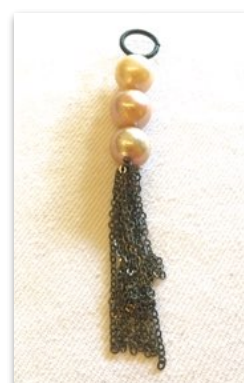

Champagne
Pearl