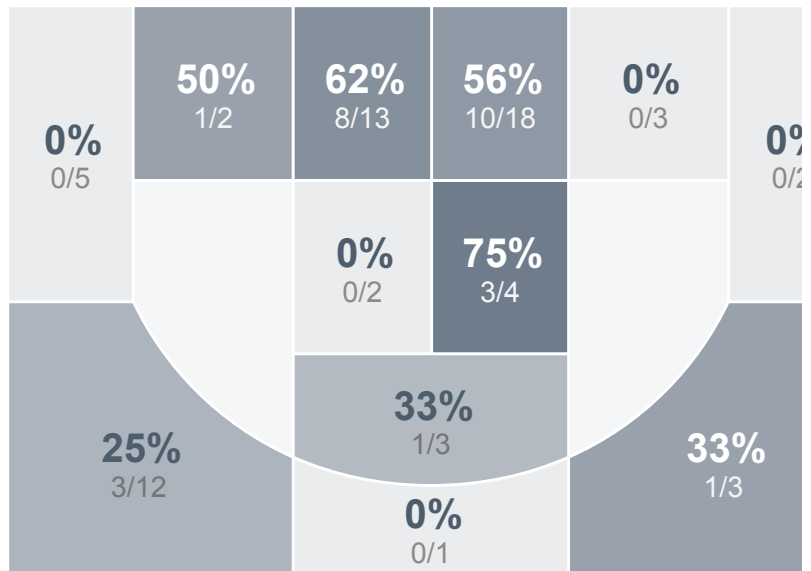

Jamestown High School