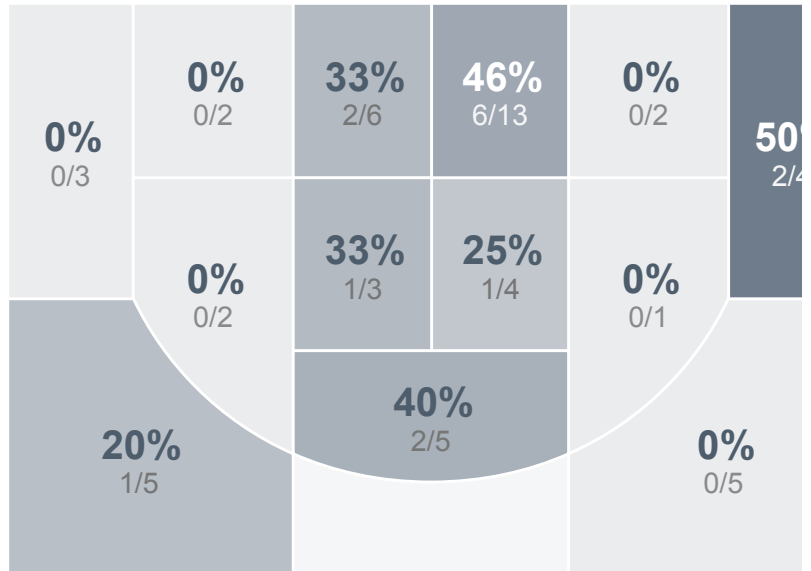

Team Stats

	DHS	JHS
FG Made/Attempted	15/56	27/68
Field Goal %	26.8%	39.7%
Effective Field Goal %	29.5%	42.6%
2FG Made/Attempted	12/39	23/45
2FG %	30.8%	51.1%
3FG Made/Attempted	3/17	4/23
3FG %	17.6%	17.4%
FT Made/Attempted	4/6	11/13
Free Throw %	66.7%	84.6%
Points Per Possession	0.48	0.87
Transition Points	0	7
Points Off Turnovers	8	24
Second Chance Points	4	11
Points in the Paint	20	42
Offensive Rebounds	8	11
Defense Rebounds	29	32
Assists	9	15
Deflections	11	12
Steals	10	16
Blocks	1	5
Turnovers	27	16
Personal Fouls	13	12
Charges Taken	0	0

Dickinson