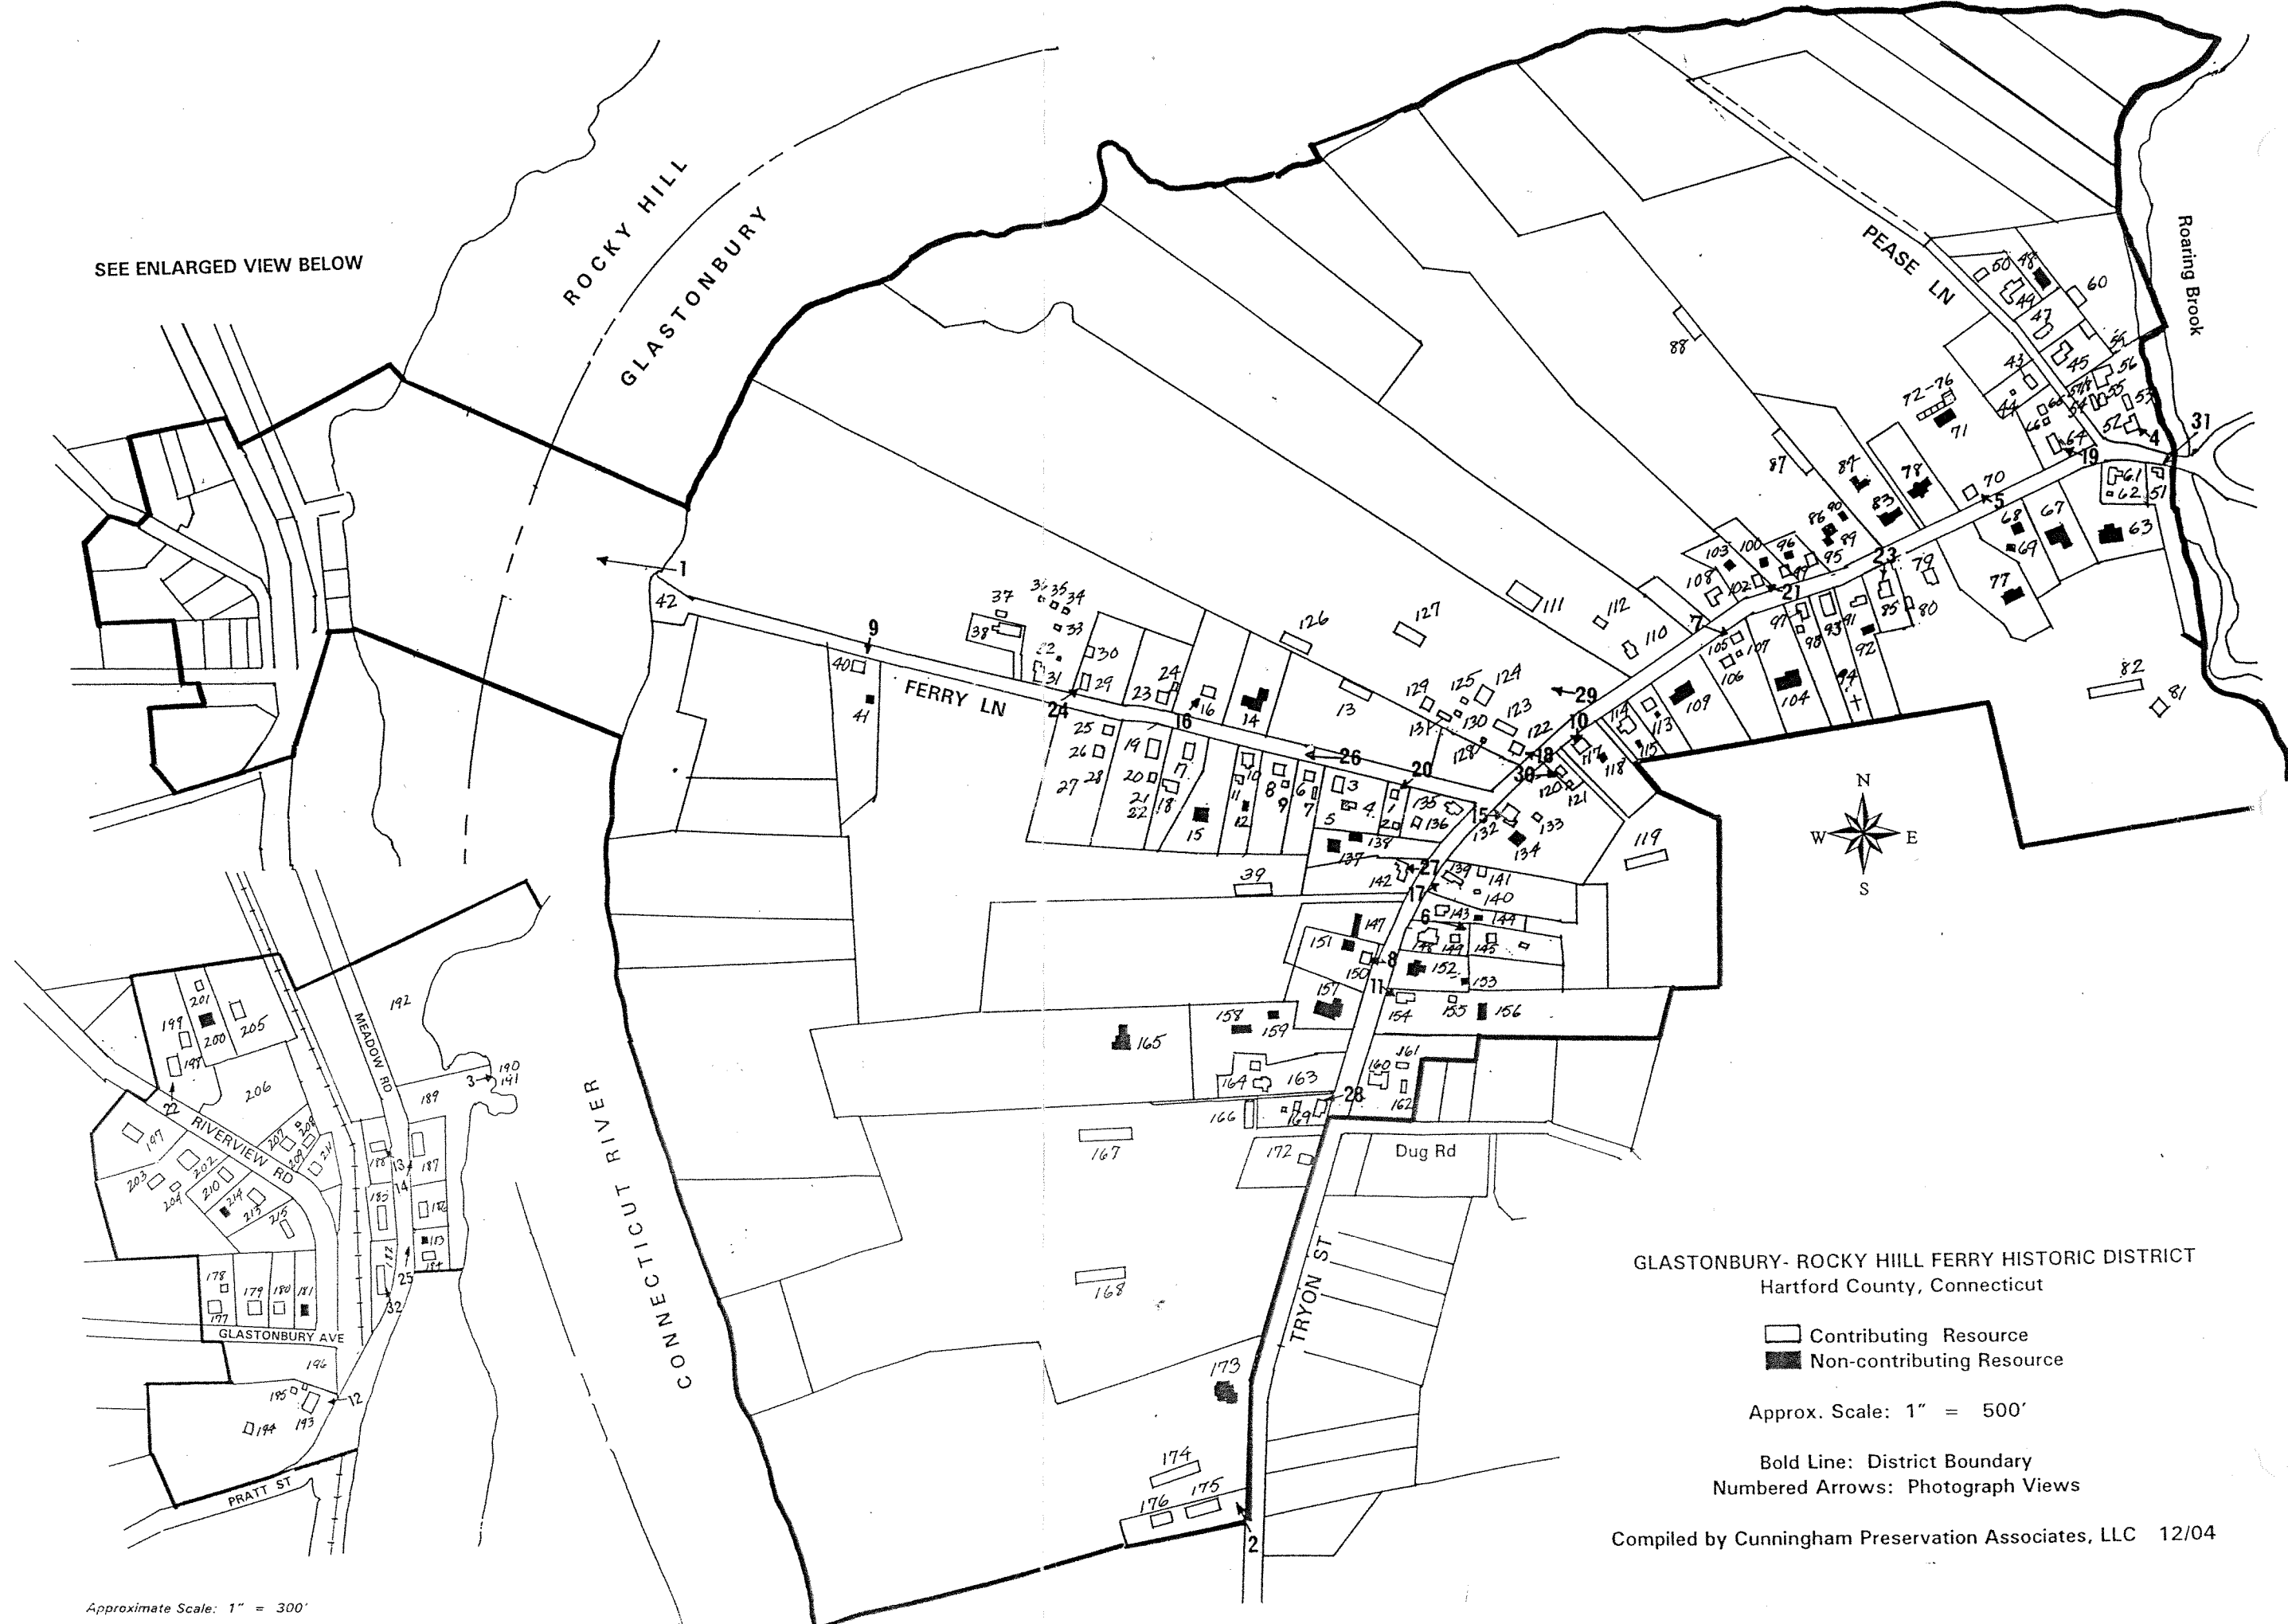

SEE ENLARGED VIEW BELOW

GLASTONBURY- ROCKY HILL FERRY HISTORIC DISTRICT
Hartford County, Connecticut

- Contributing Resource
- Non-contributing Resource

Approx. Scale: 1" = 500'

Bold Line: District Boundary
Numbered Arrows: Photograph Views

Compiled by Cunningham Preservation Associates, LLC 12/04

Approximate Scale: 1" = 300'