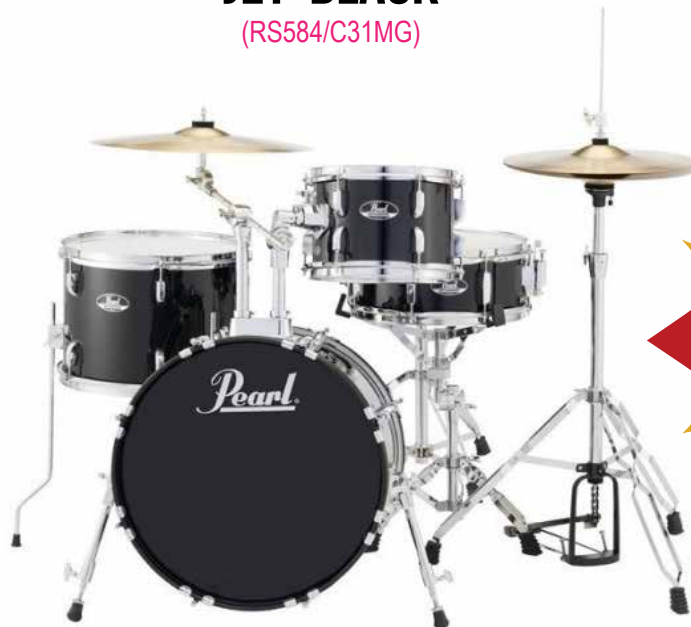

~~USD: \$ 890 (efectivo)~~

USD: \$ 845 (normal)

USD: \$ 790 (efectivo)

Link: <https://www.youtube.com/watch?v=dLy-SavolKY>

JET BLACK

(RS584/C31MG)

CHARCOAL METALLIC

(RS584C/C706MG)