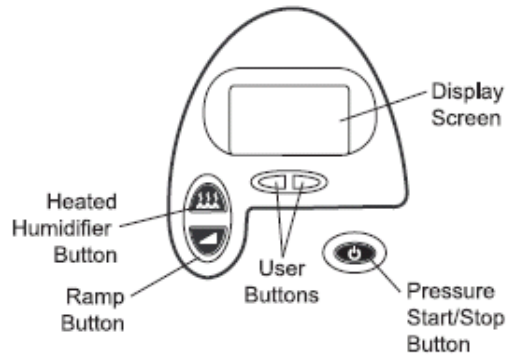

RESPIRONICS REMSTAR PLUS

To Check Your Hours:

Once the power cord is plugged in, REMstar Plus with C-Flex's system version number, the total hours of use, and then the total therapy hours will appear.