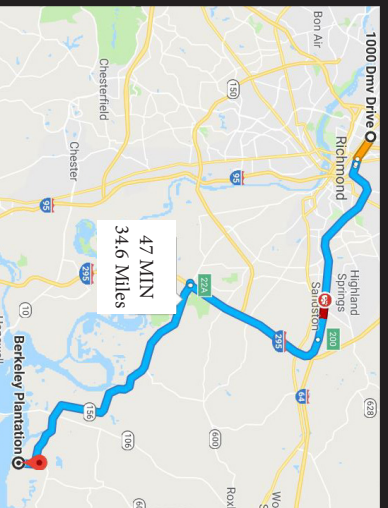

**PLEASE DRIVE
SLOWLY WITH
CAUTION: LOCATION
IS AN ACTIVE FARM
AND HISTORICAL SITE
LOOK OUT FOR
OTHER VEHICLES
AND PEDESTRIANS**

**DRIVING DIRECTIONS FROM
PRODUCTION OFFICE**

1. Turn Right onto Dmw Drive
2. Turn Right onto W. Leigh St for approx. 1.2 Miles
3. Turn Left onto N Belvidere St
4. Immediate Right to Merge onto I-95/I-64E
5. Head south on I-95 to 64 E
6. Take 64 E for approx. 9.1 Miles
7. Take Exit 200 for I-295 SOUTH towards Rocky Mt. / NC for approx. 6 Miles
8. Take Exit 22A for HWY-5 EAST for approx. 13 Miles

- LOOK FOR LARGE WHITE SIGNS FOR BERKLEY PLANTATION -

9. Turn Right on Herring Creek Rd (Rt. 640) go 400' and stay right to continue on Herring Creek Rd (Rt. 633)
10. Enter through Brick Gateway
11. Follow signs and park as directed.

**DRIVING DIRECTIONS FROM
RICHMOND**

1. Head south on I-95 to 64 E
2. Take 64 E for approx. 9.1 Miles
3. Take Exit 200 for I-295 SOUTH towards Rocky Mt. / NC for approx. 6 Miles
4. Take Exit 22A for HWY-5 EAST for approx. 13 Miles

- LOOK FOR LARGE WHITE SIGNS FOR BERKLEY PLANTATION -

5. Turn Right on Herring Creek Rd (Rt. 640) go 400' and stay right to continue on Herring Creek Rd (Rt. 633)
6. Enter through Brick Gateway
7. Follow signs and park as directed.