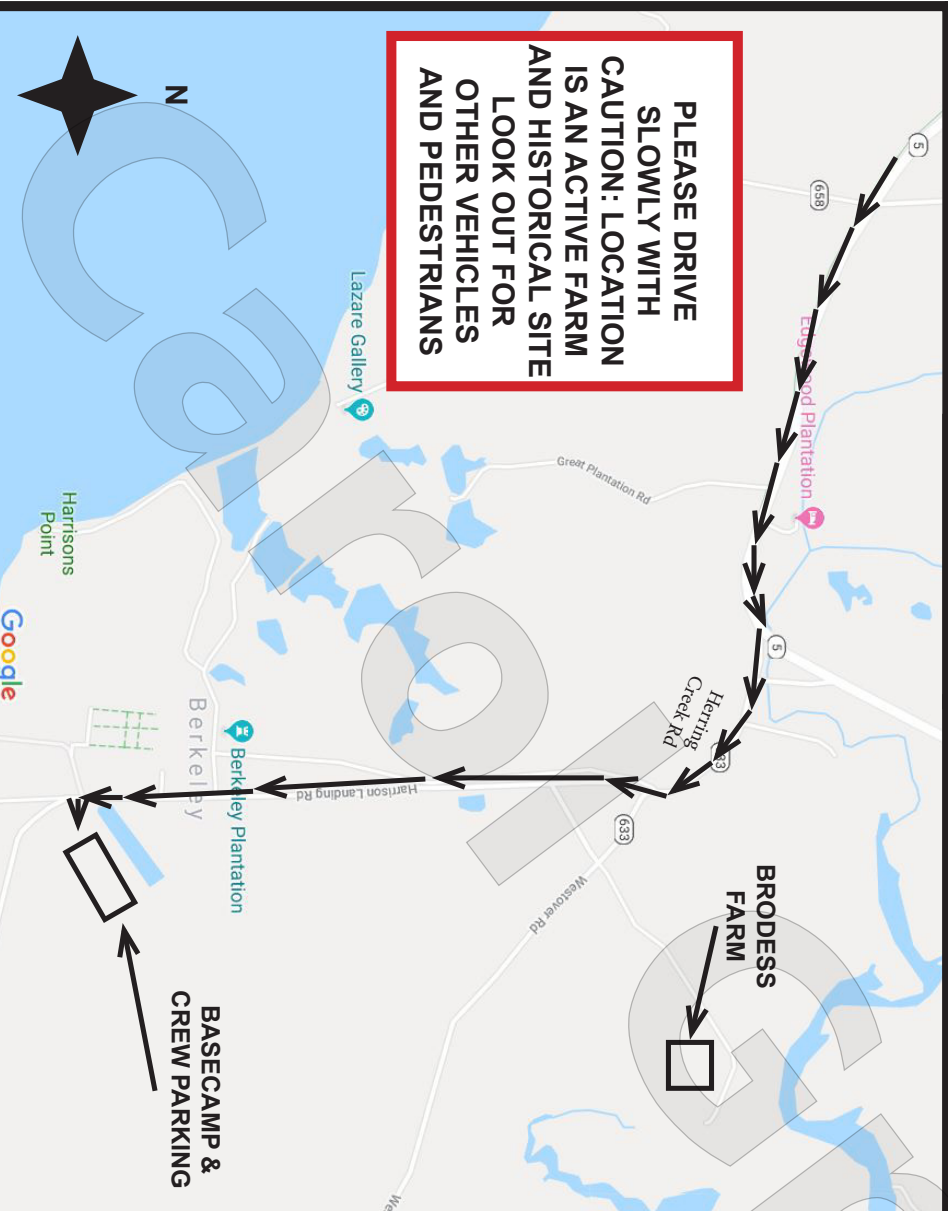

**PLEASE DRIVE
SLOWLY WITH
CAUTION: LOCATION
IS AN ACTIVE FARM
AND HISTORICAL SITE
LOOK OUT FOR
OTHER VEHICLES
AND PEDESTRIANS**

**DRIVING DIRECTIONS FROM
PRODUCTION OFFICE**

1. Turn Right onto Dmw Drive
2. Turn Right onto W. Leigh St for approx. 1.2 Miles
3. Turn Left onto N Belvidere St
4. Immediate Right to Merge onto I-95/I-64E
5. Head south on I-95 to 64 E
6. Take 64 E for approx. 9.1 Miles
7. Take Exit 200 for I-295 SOUTH towards Rocky Mt. / NC for approx. 6 Miles
8. Take Exit 22A for HWY-5 EAST for approx. 13 Miles

- LOOK FOR LARGE WHITE SIGNS FOR BERKLEY PLANTATION -

9. Turn Right on Herring Creek Rd (Rt. 640) go 400' and stay right to continue on Herring Creek Rd (Rt. 633)
10. Enter through Brick Gateway
11. Follow signs and park as directed.

**DRIVING DIRECTIONS FROM
RICHMOND**

1. Head south on I-95 to 64 E
2. Take 64 E for approx. 9.1 Miles
3. Take Exit 200 for I-295 SOUTH towards Rocky Mt. / NC for approx. 6 Miles
4. Take Exit 22A for HWY-5 EAST for approx. 13 Miles

- LOOK FOR LARGE WHITE SIGNS FOR BERKLEY PLANTATION -

5. Turn Right on Herring Creek Rd (Rt. 640) go 400' and stay right to continue on Herring Creek Rd (Rt. 633)
6. Enter through Brick Gateway
7. Follow signs and park as directed.