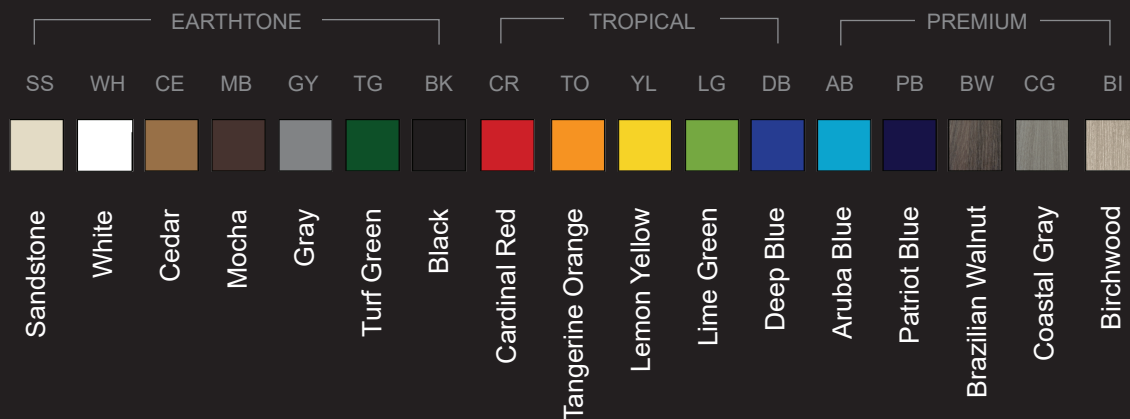

PERFECT CHOICE® FURNITURE

Durable, sustainable and stylishly designed furniture
that exceeds expectations.

- **Sustainable** poly lumber made in the USA from recycled plastic
- Industry best 2x4 lumber construction increases **stability** and **durability**
- **Weatherproof** poly lumber and stainless steel fasteners for greater longevity
- **Mildew** and **Sun resistance** keeps original color year-after-year
- All poly lumber products have a **Lifetime Limited Manufacturer's Warranty***

16,000+

FURNITURE & COLOR VARIATIONS

The combinations are nearly endless.

By choosing your own arms, legs, seats and backs,
you'll find just the look you're after.

* LIFETIME means the normal useful life of the product. Our Perfect Choice® Furniture is guaranteed to not crack, split or fade under "normal" residential use for 20 years. A 5-year warranty will apply to our Perfect Choice® Furniture for commercial use to be free from manufacturing defects.

Cover photo: Aruba Blue and Gray Stanton Folding Adirondack Chairs