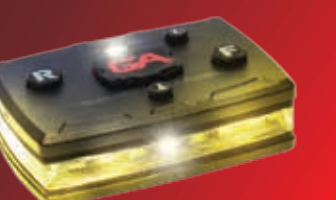

GA-ELT-YY
Yellow/Yellow