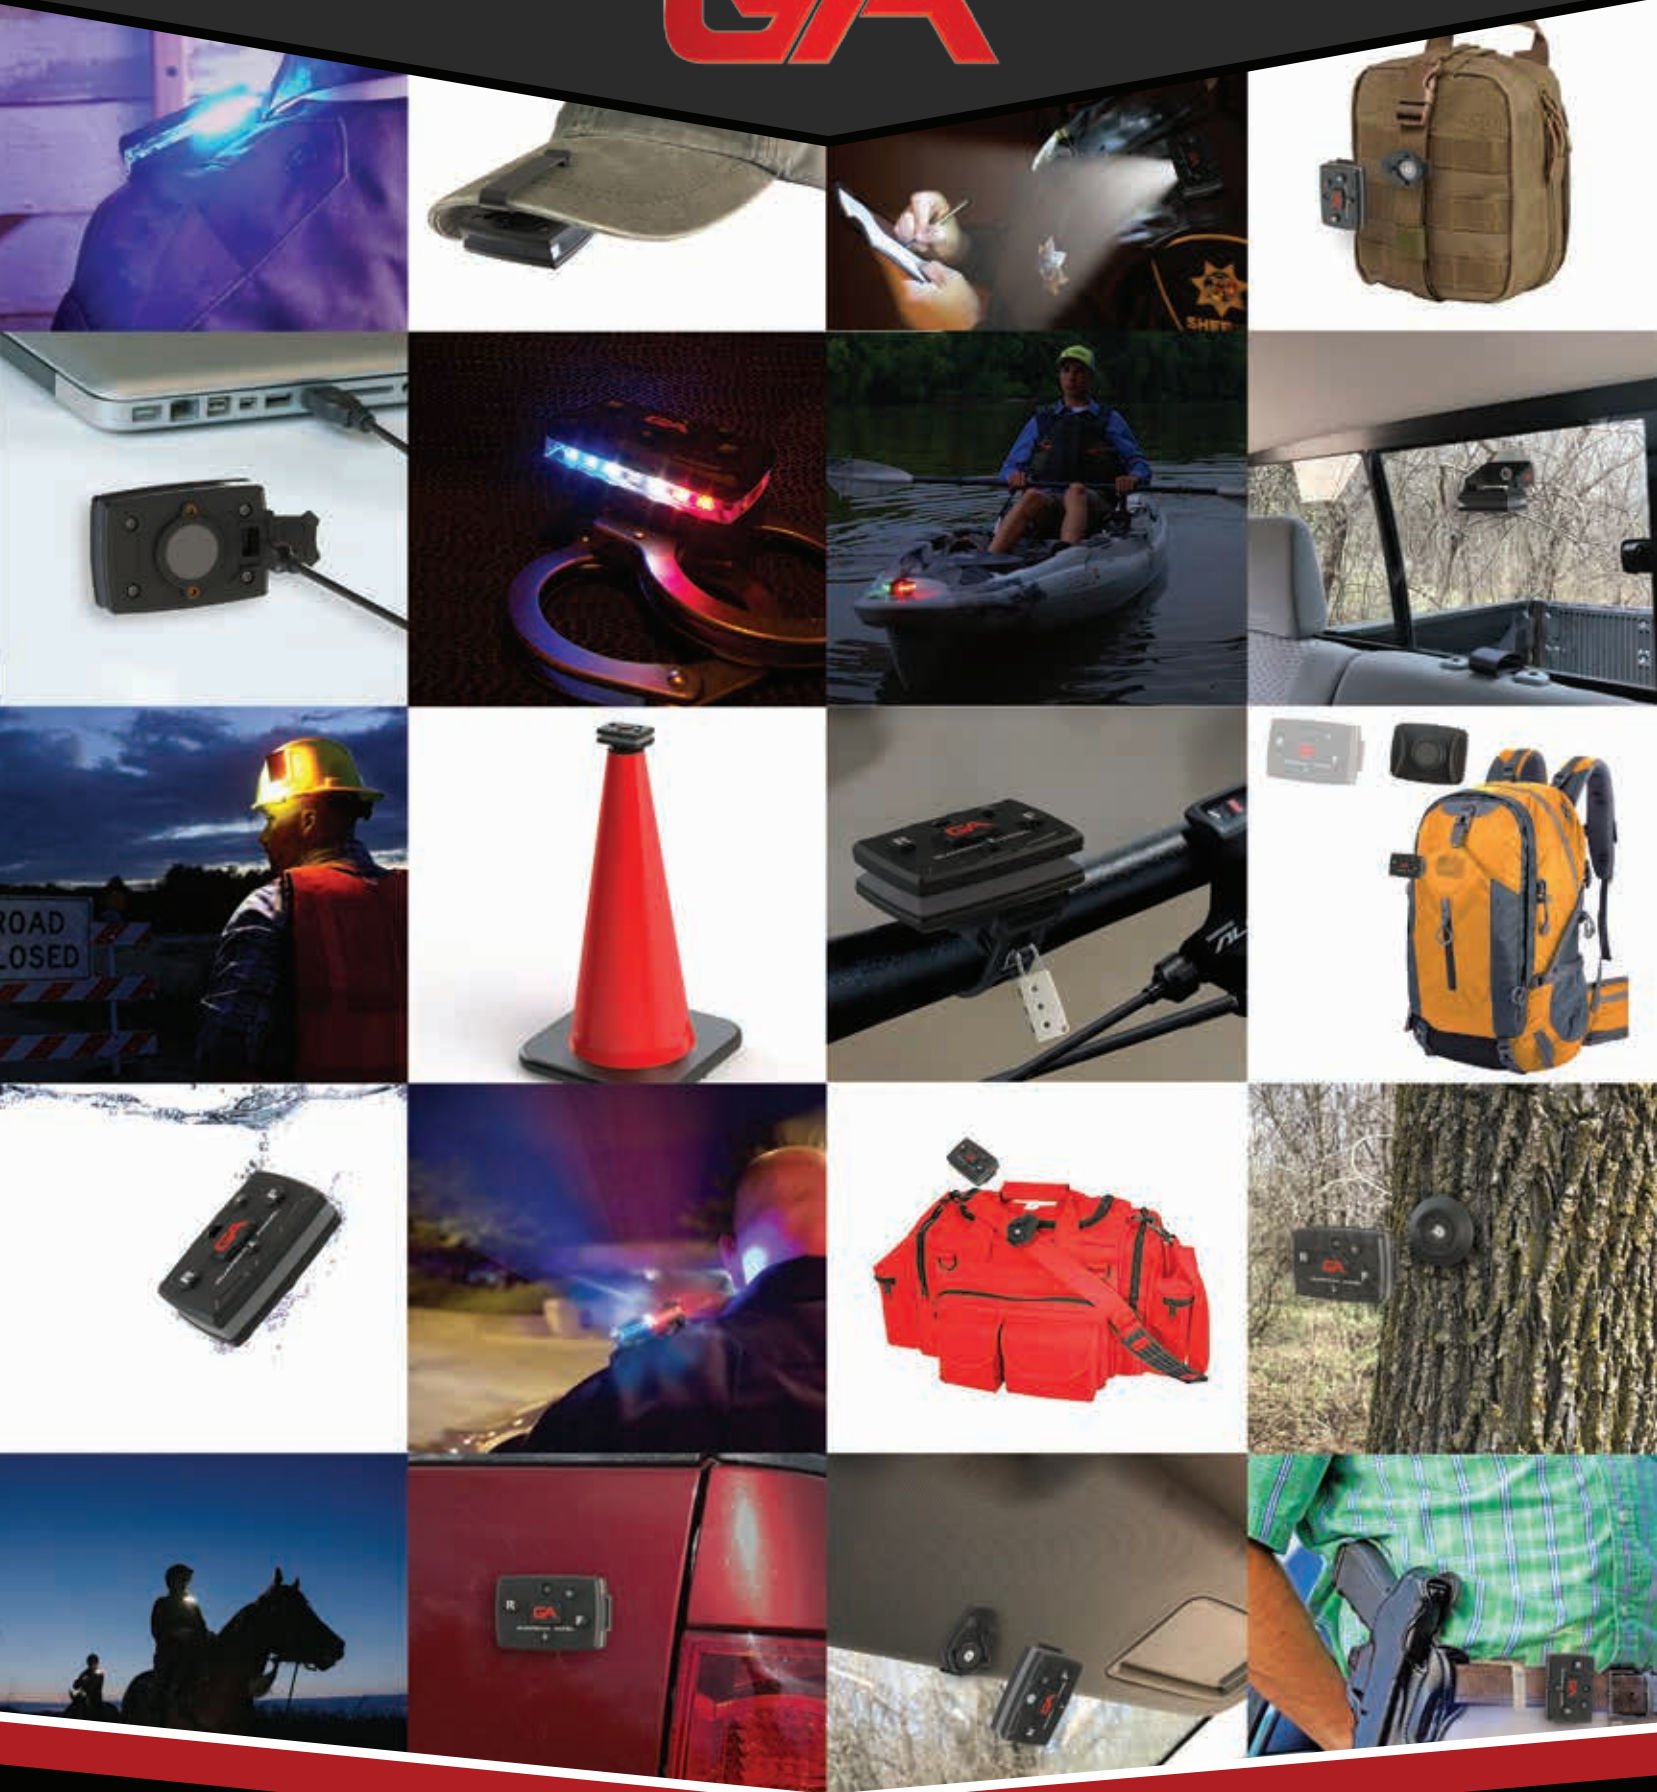

## Unlimited Versatility

Guardian Angel Elite Series wearable safety lights are trusted by thousands of people across the world to help keep them safe. Each device is engineered using the highest-grade components to ensure durability, cutting-edge functionality, and unparalleled versatility for any situation.

## What Others Are Saying...

★★★★★ "The best LED safety light I've ever used"  
Chris C.

★★★★★ "Finally, someone got it right!"  
Michael B.

★★★★★ "Construction Safety Must Have"  
Sara D.

★★★★★ "Best personal safety light on the market today"  
Glenn H.

# GA

**FREE SHIPPING & FREE ACCESSORY  
USE COUPON CODE: 516CLIP**

**GUARDIAN ANGEL™**

---

**Illumination Without Boundaries**

**For more information visit  
<https://www.emergencyeducation.us>  
(256) 841-5701**