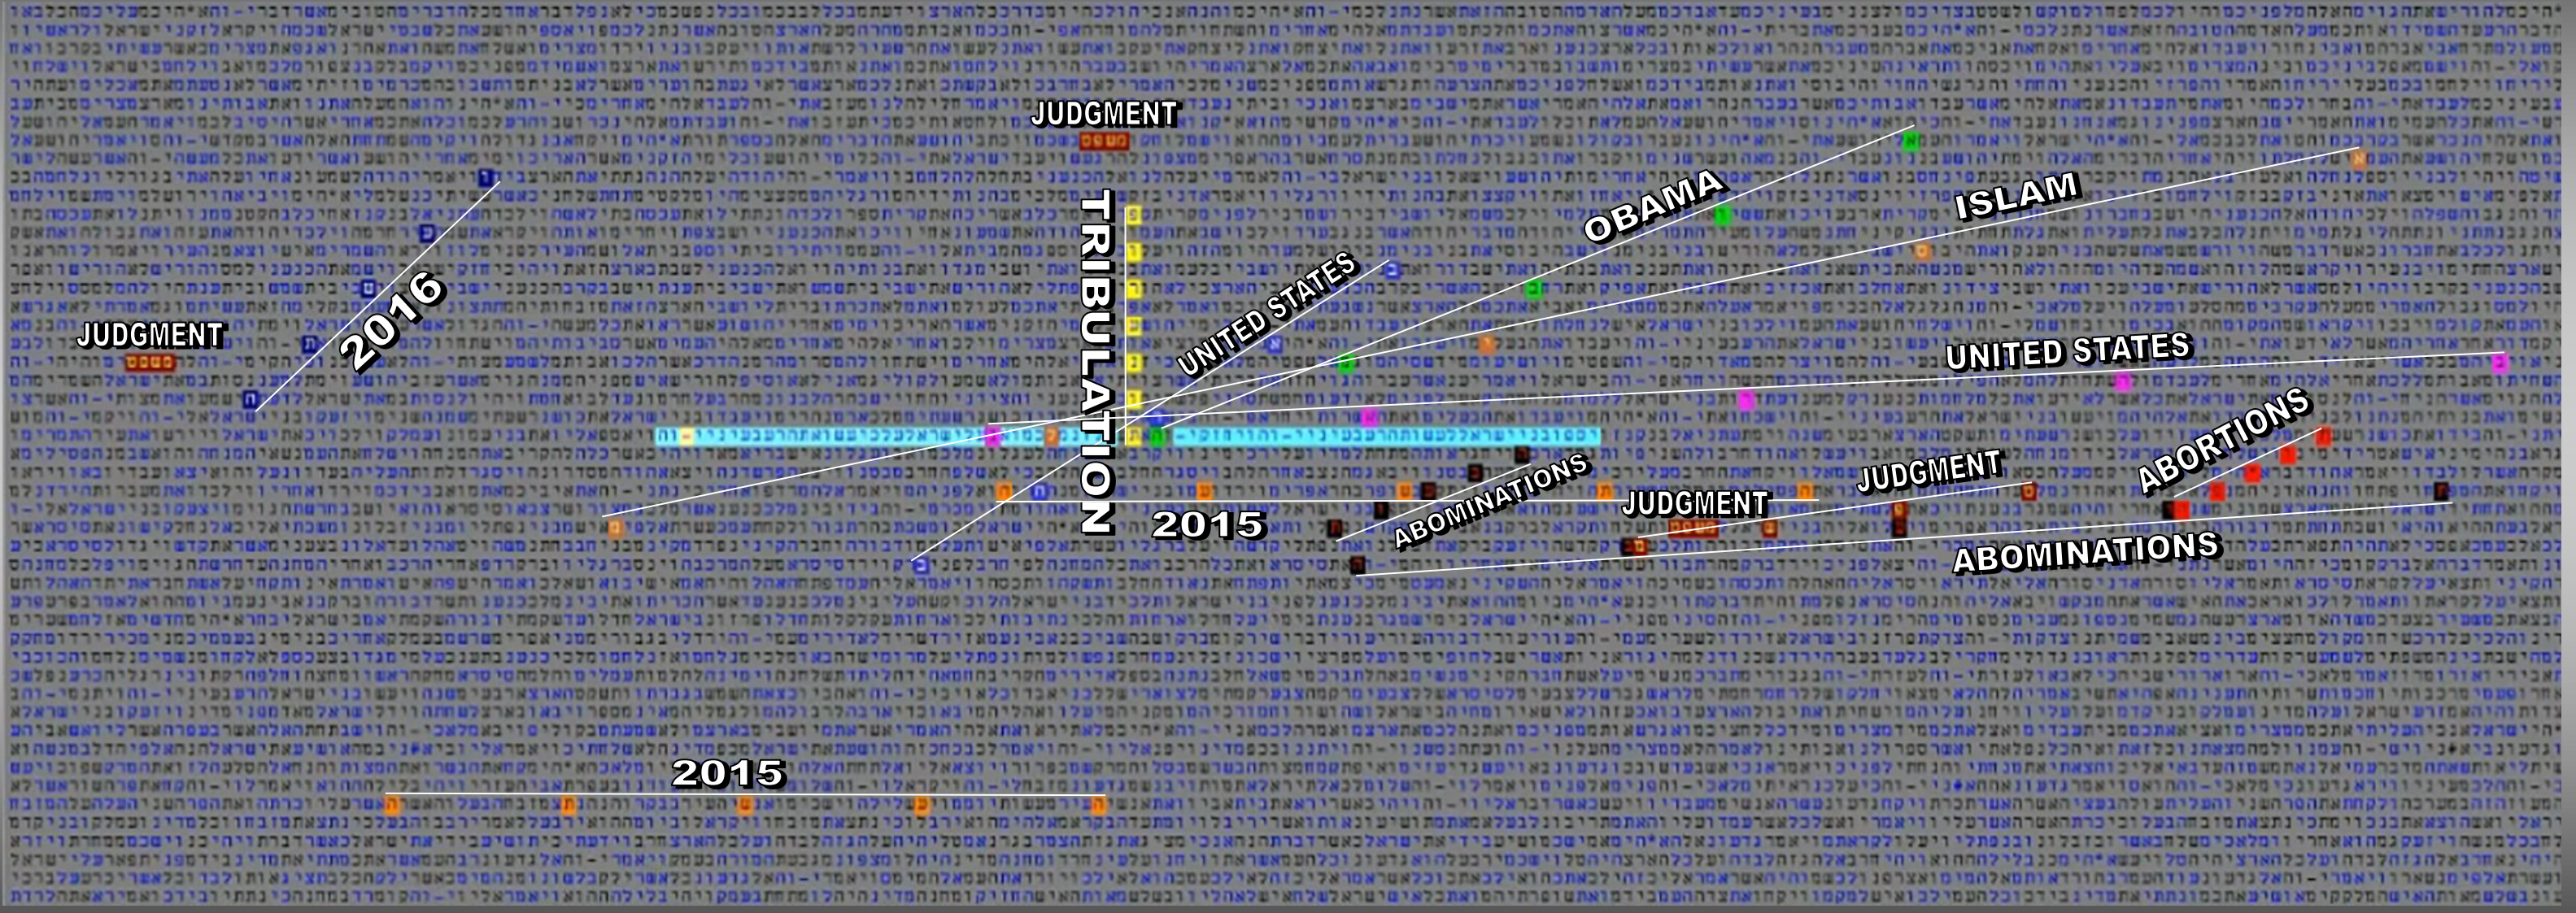

THE COMING TRIBULATION

Bible Code Matrix of Prophecy in Scripture

© MATTHEW WRIGHT MINISTRIES
Graphic layout by Luis B. Vega

RESOURCES
youtube.com/user/TheMatt71269
biblecodenow1@gmail.com
biblecodenow.com
facebook.com/groups/codesearcher

FOR AN EXPLANATION - STUDY OF THE CHART CODE MATRIX, VISIT THE YOUTUBE CHANNEL VIDEO SERIES.

WIDTH: 300 CENTER: 404465