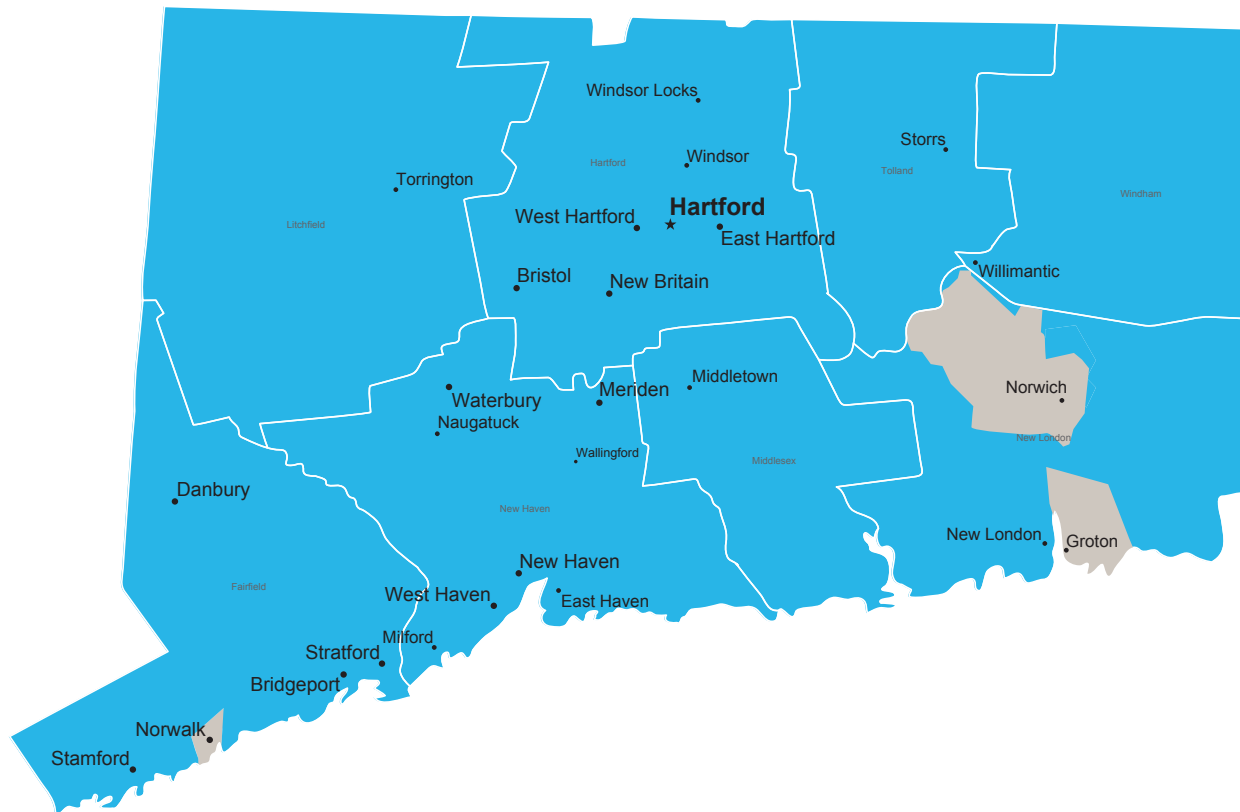

Ambit Energy Service Area: Connecticut

■ Solar

■ Non Service Area