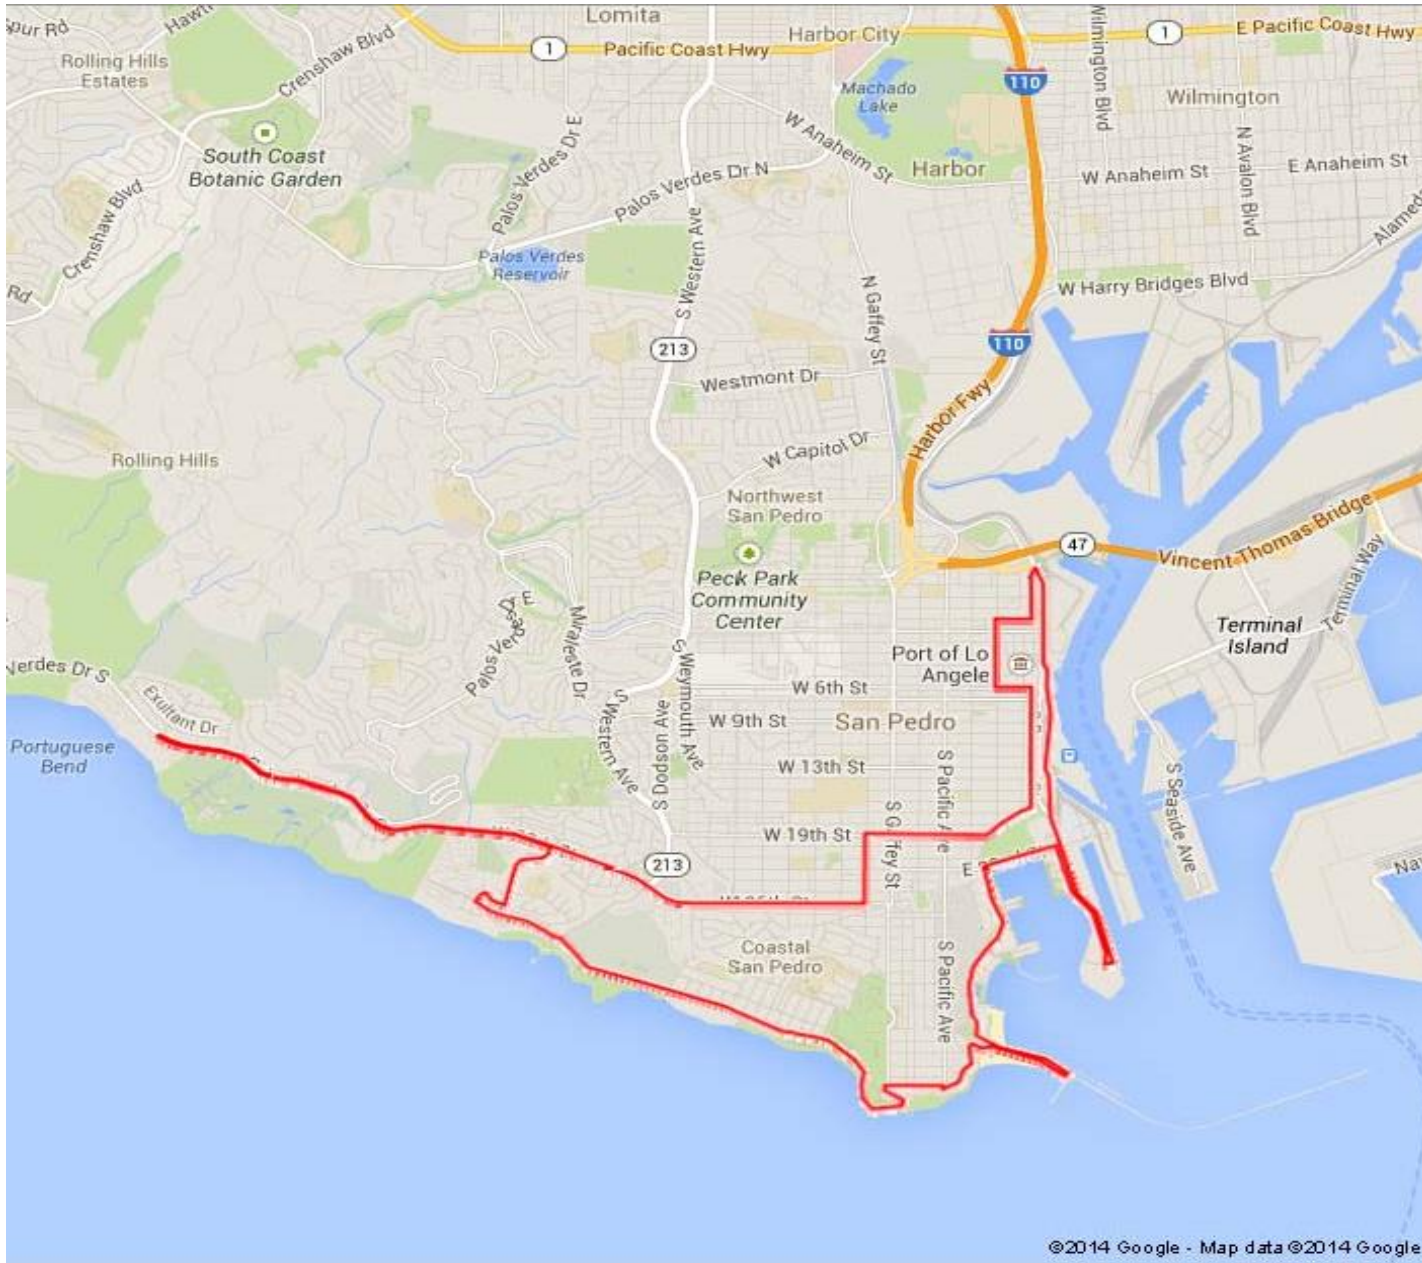

# San Pedro

**Ride around the Port of Los Angeles, past the USS Iowa, Point Fermin lighthouse and on the bluffs overlooking Trump Nat'l Golf Club.**

**Photos**

**Detail Map**

**Ride-A-Long**

**USS Iowa**

**Port of LA**

# San Pedro