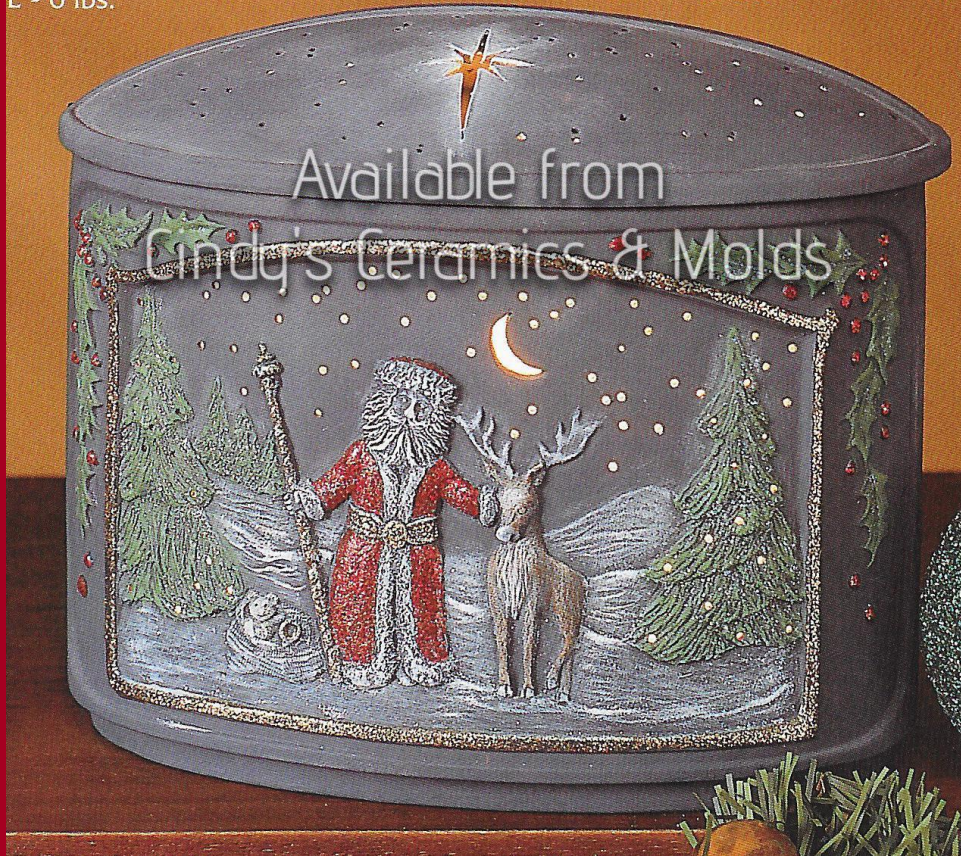

2234
for all Lights
L - 6 lbs.

Renaissance Santa Light
5" H - 12 lbs.

Available from
Cindy's Ceramics & Molds

*L-
2271/34

6 Tall by 7
Long

15.00

Renaissance Santa Light & Star Lid

*L-
2271/37