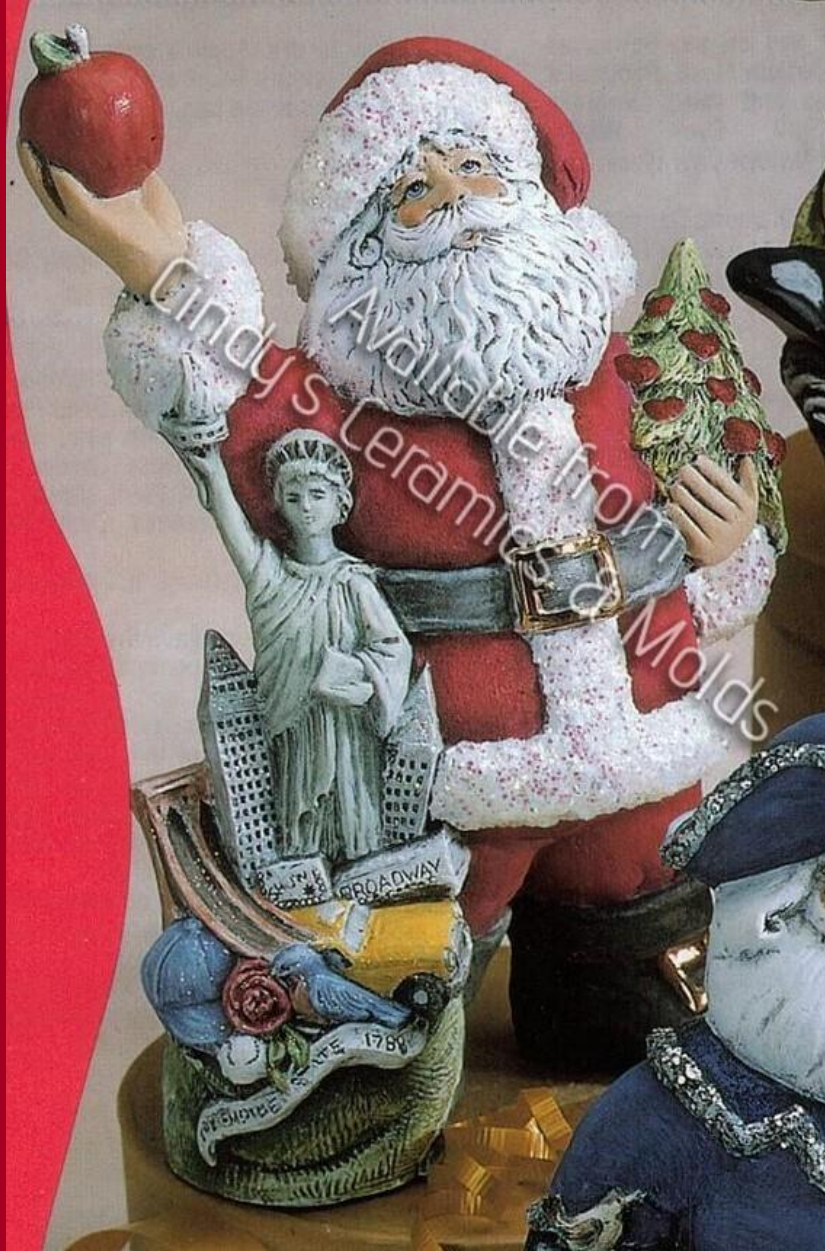

L-3665

9 High

22.00

New York Santa