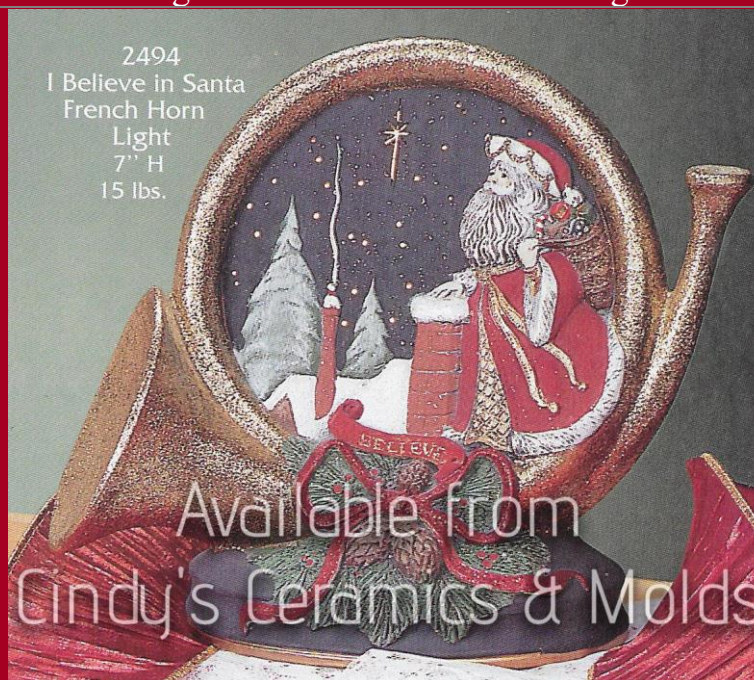

“Night Before Christmas” Moonlight

2494
I Believe in Santa
French Horn
Light
7" H
15 lbs.

7 Tall

15.00