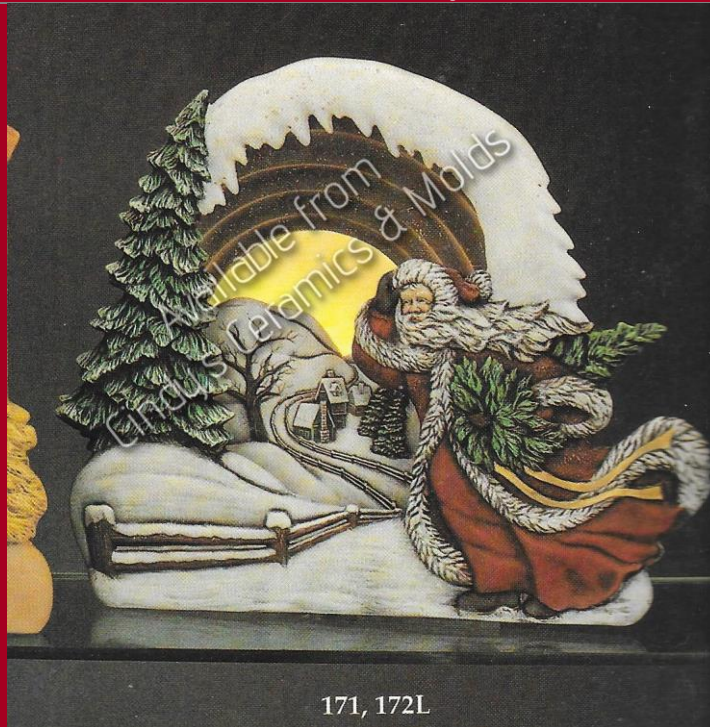

L-3654

7 High

18.00

Santa Claus Candy Dish

TBM-171/L

9 by 11

30.75

Father Frost Silhouette (light)