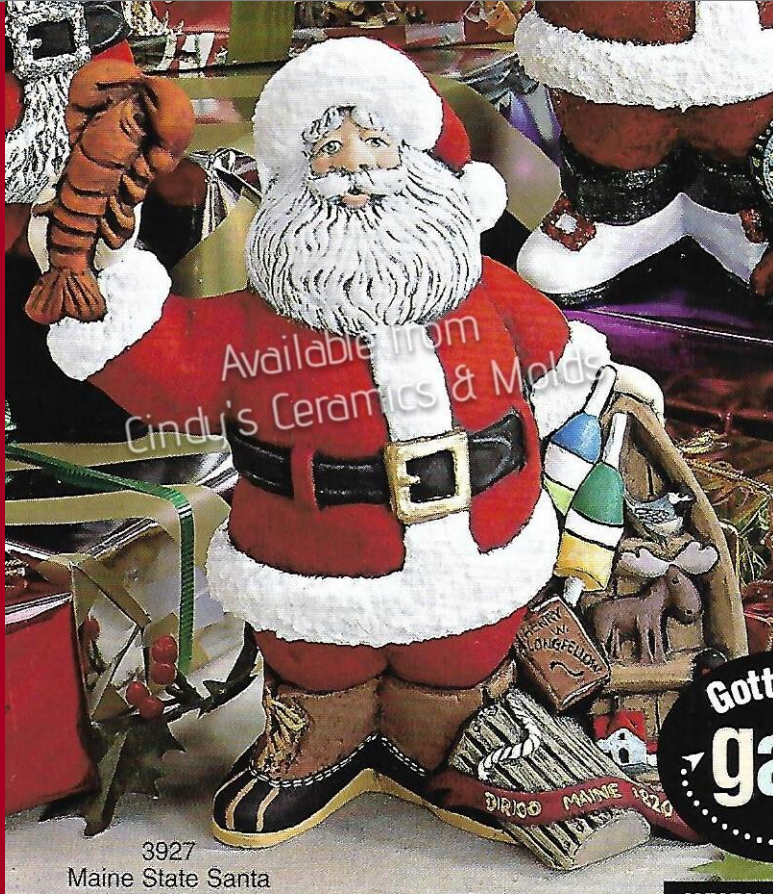

L-3927

3927
Maine State Santa

9 Tall

22.00

Maine Santa

L-3570