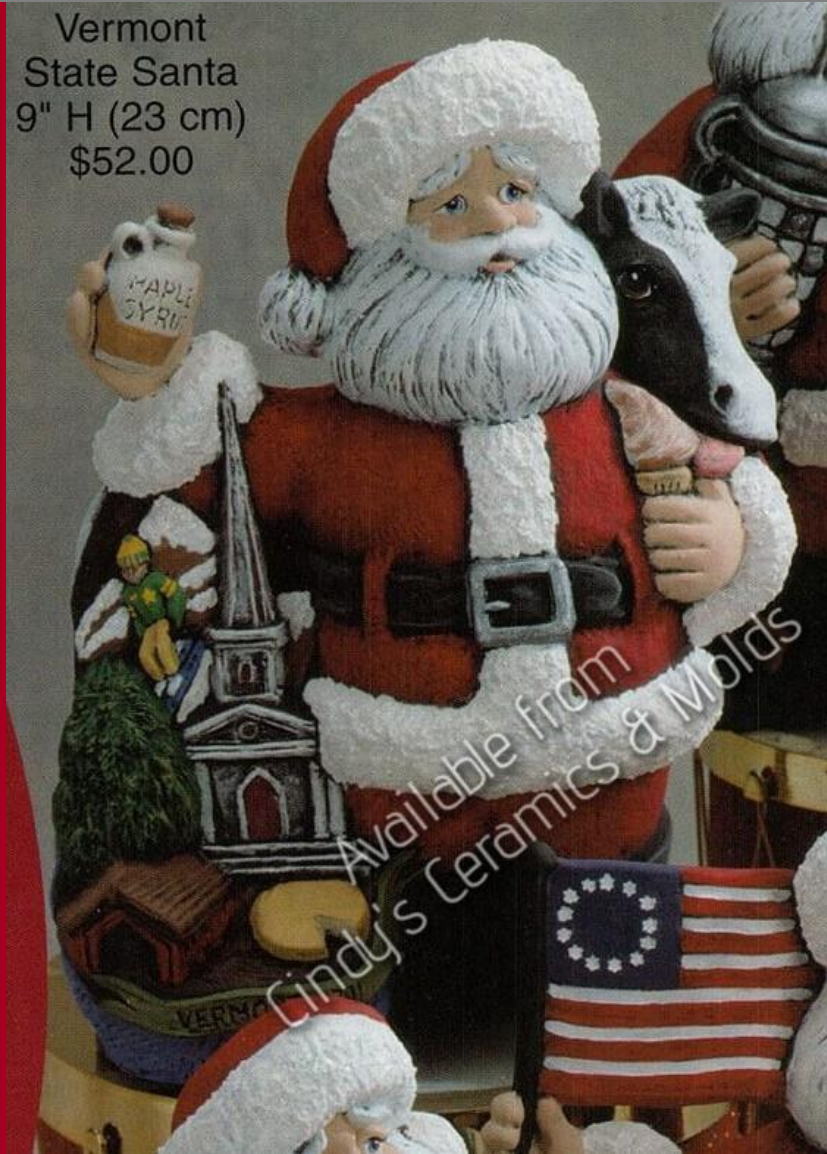

Vermont
State Santa
9" H (23 cm)
$52.00

L-3988

9 High

22.00

Vermont Santa