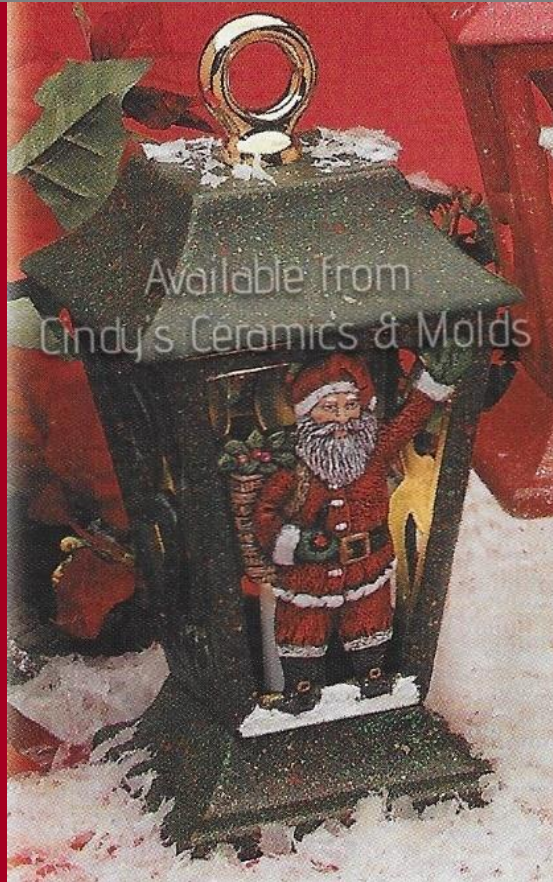

*C-
3087/101

5.5 Square

26.10
(extra
cut-outs:
30.00)

Santa Lantern

CP-3103,
3104