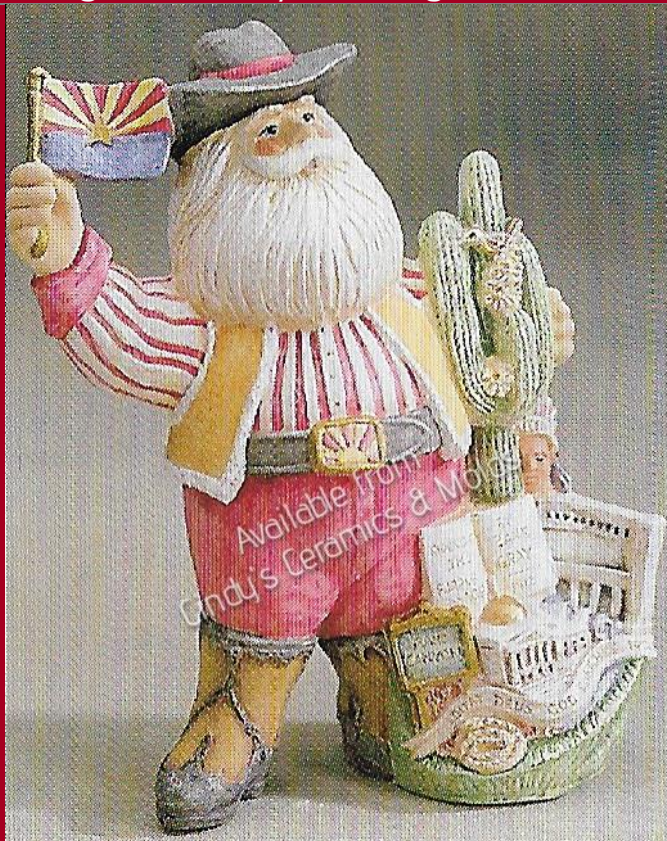

Large American/ Washington, DC Santa

9 High

22.00

Arizona Santa