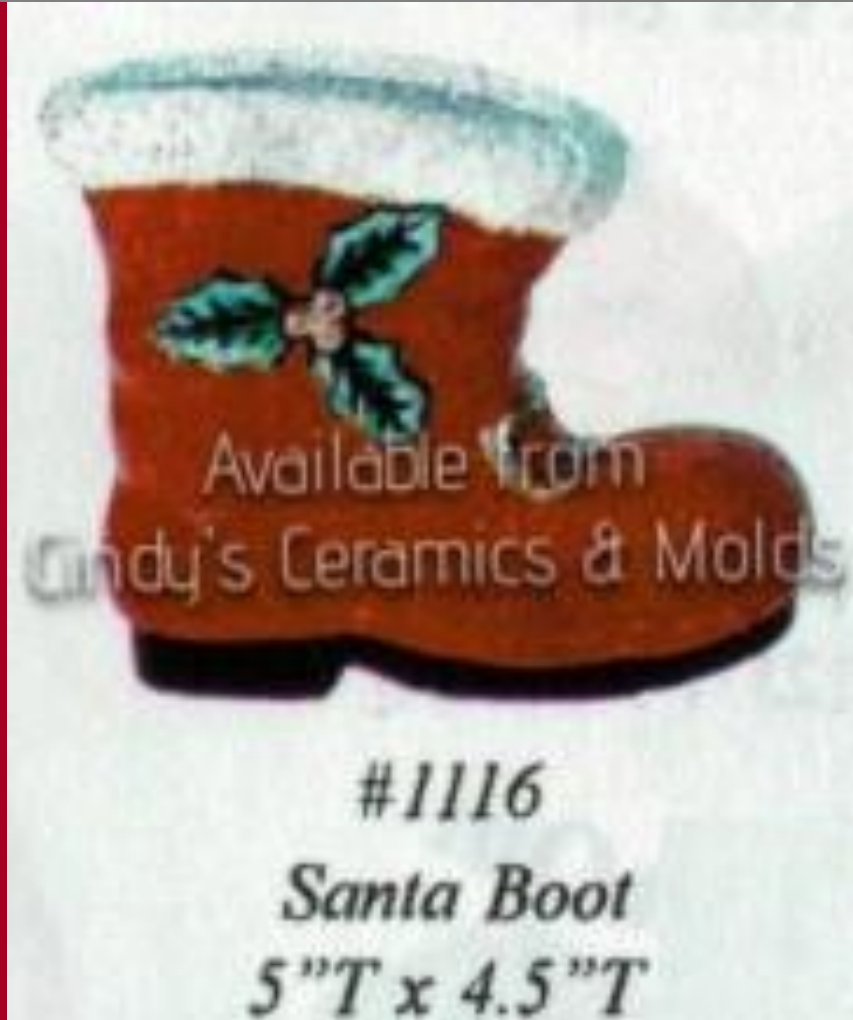

Santa Boot

RH-1116