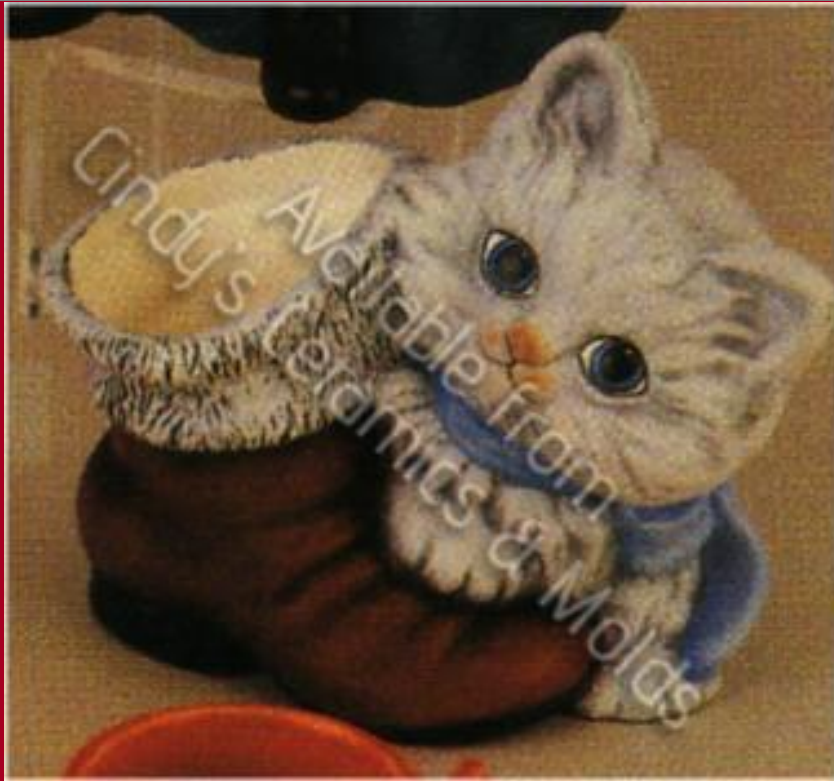

Toy's for Santa's Sack (ALB-1382)

*DM-181A

6.75 Tall 9.00 (set)

Saint Nick "Sweet Pretender" set

DM-1917

8 Wide 12.60

Kitten with Santa Boot

SK-294