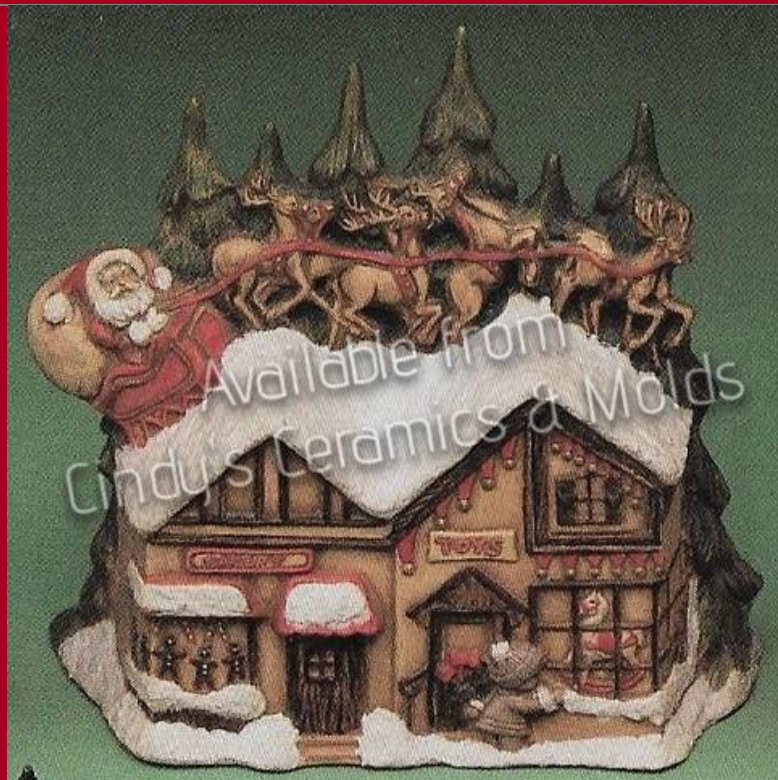

*P-291

9.5 Tall

15.00

Santa House

CM-300