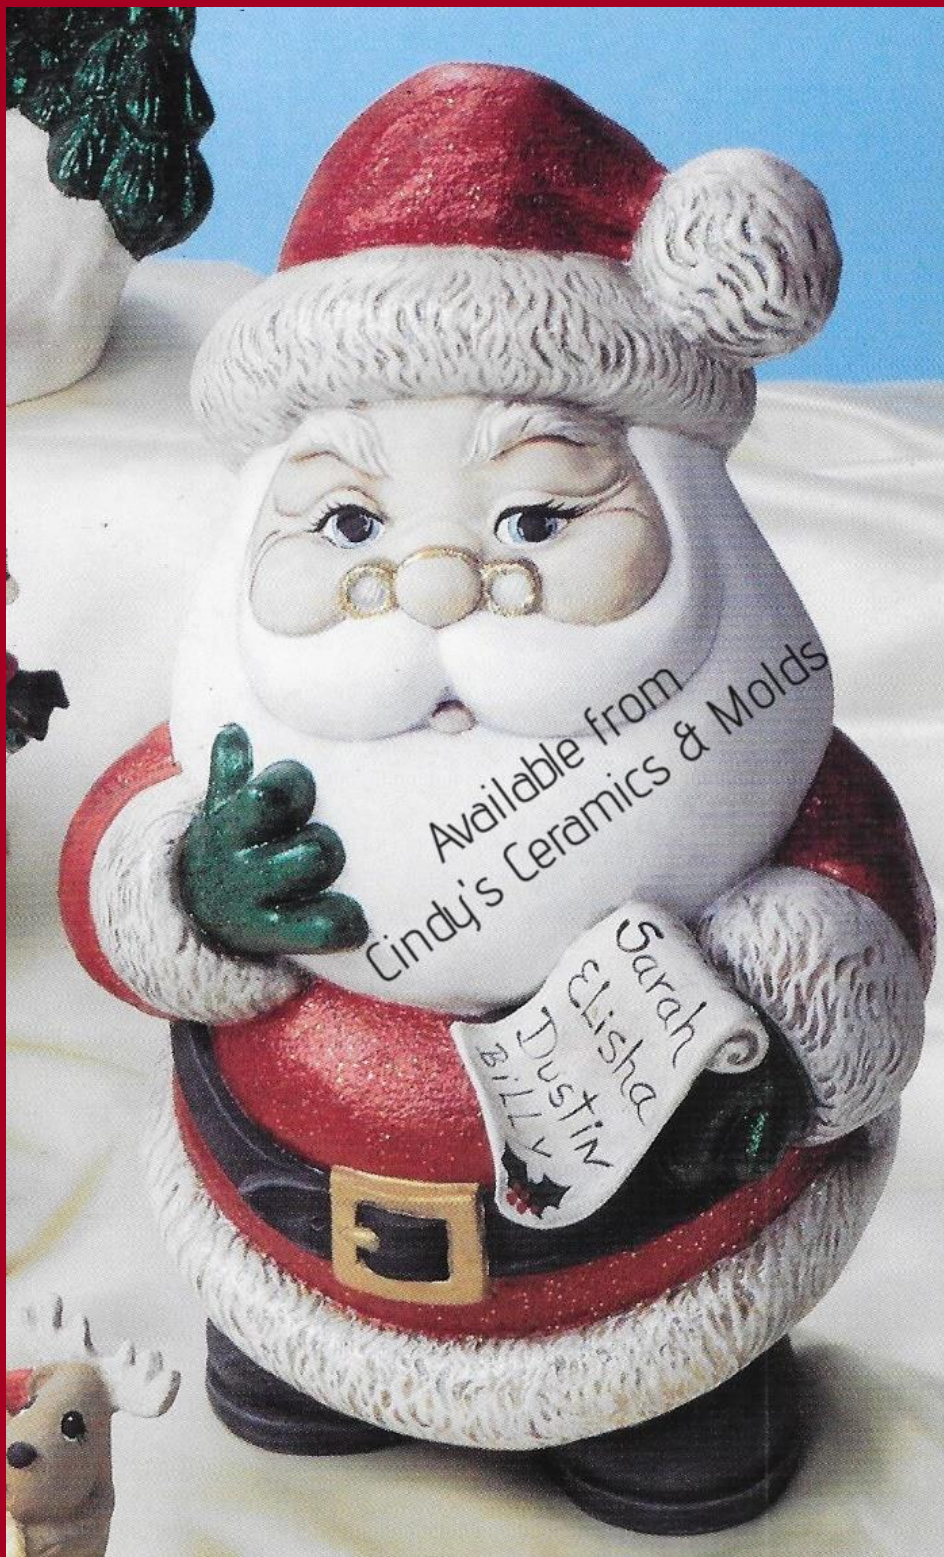

L-592

12 1/2 Tall

20.00

Santa Claus