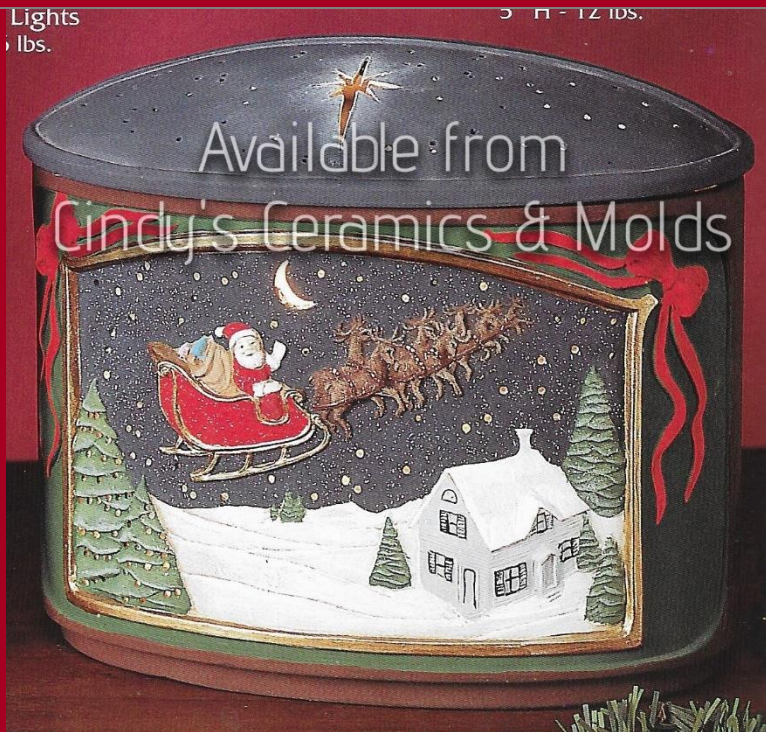

Santa Mouse

7 High
(with
Plain Lid)

15.00

"Night Before Christmas" Starlight with Starlight Lid