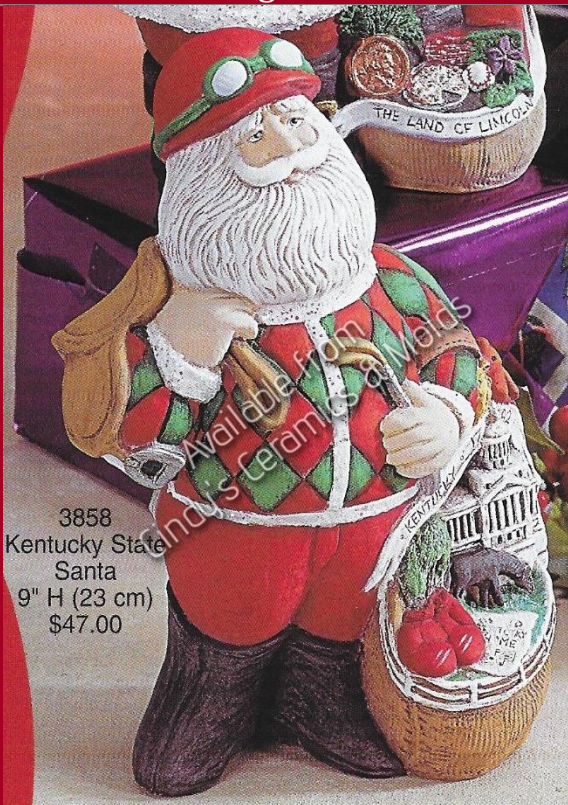

Georgia Santa

3858
Kentucky State
Santa
9" H (23 cm)
$47.00

9 High

22.00

Kentucky Santa