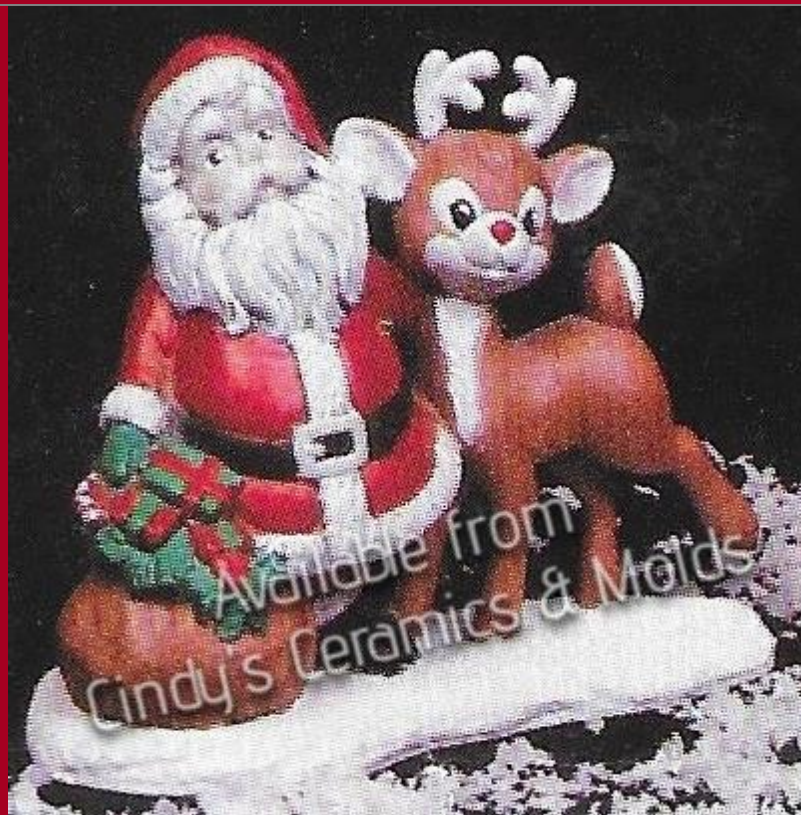

CM-311

5.5 Tall

18.00

Santa & Reindeer

CM-302