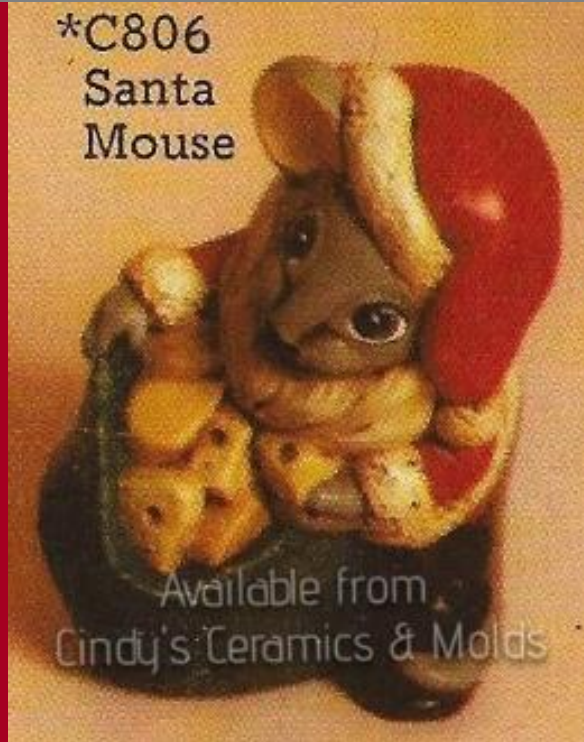

Trees for Jumbo "Night Before Christmas" House

7.50

C-4109

Santa & Wreath Accessories

8.00

*C-806

4 High

7.00