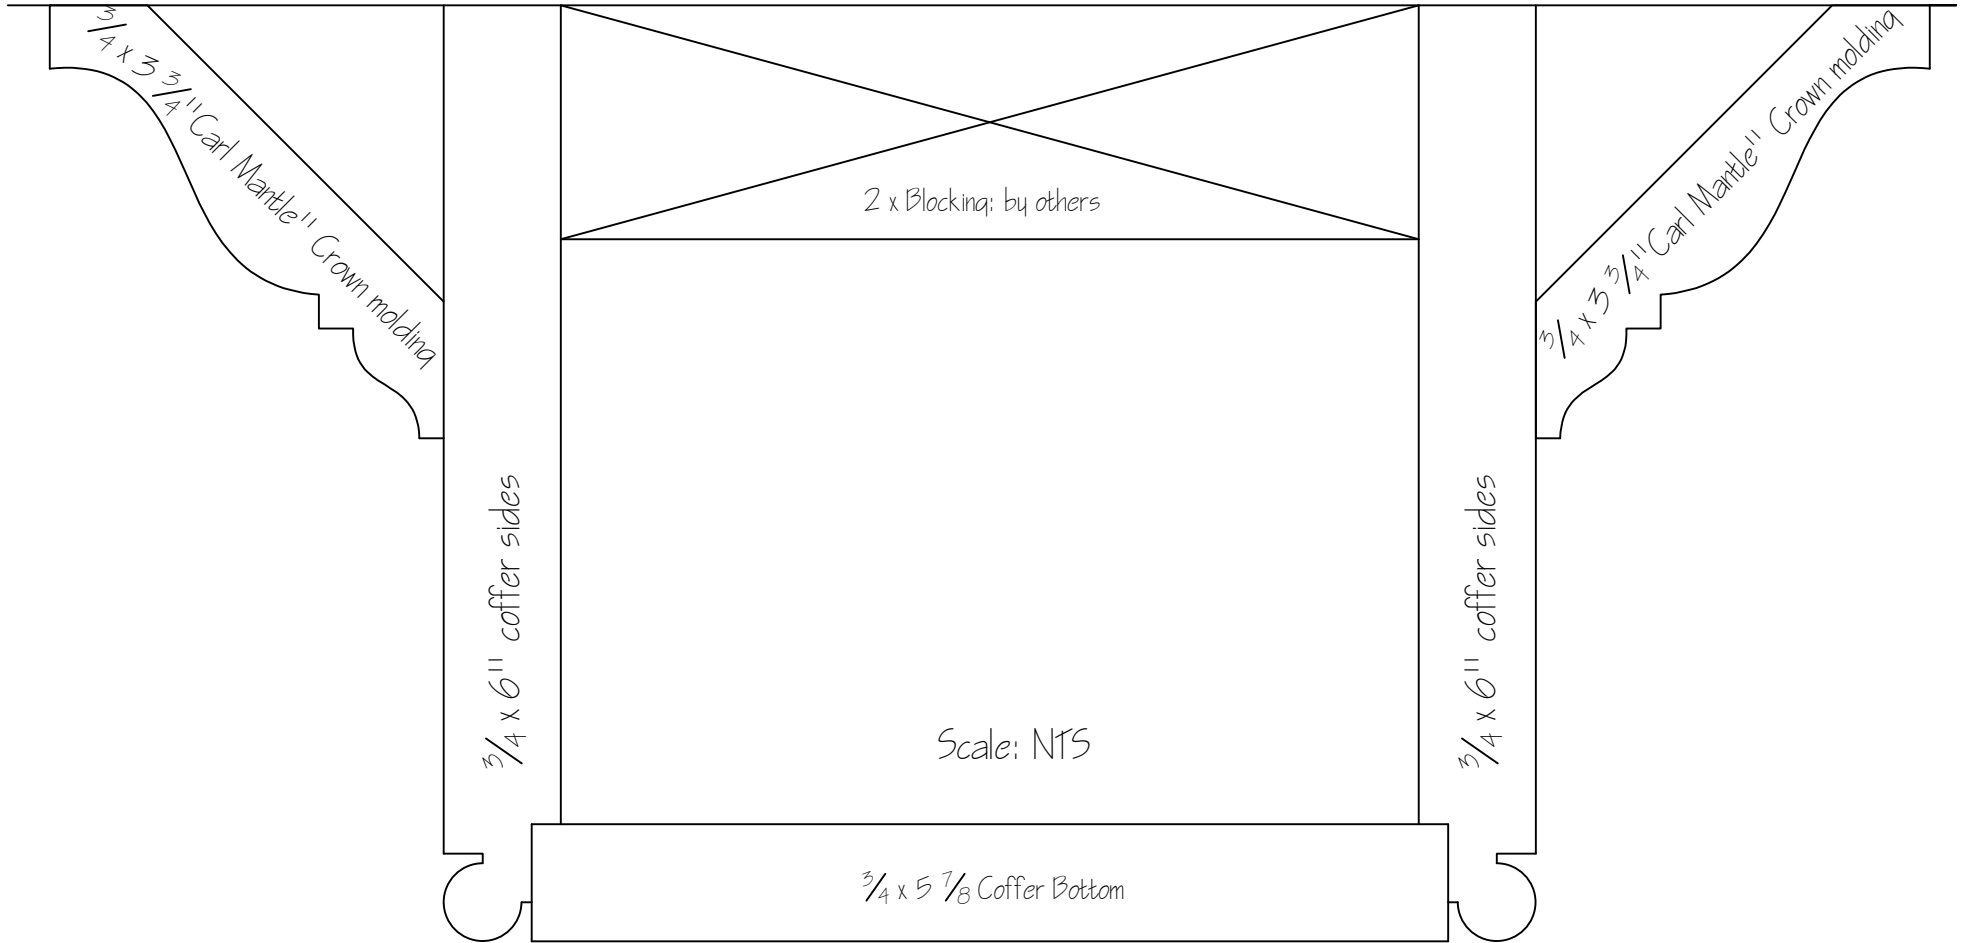

# Carls Mantle Coffin

Rhodes & Rhodes Millwork  
3011 Ocean Heights Avenue Unit A  
Egg Harbor Township, NJ 08234  
609-653-3180 Phone 609-653-3181 Fax  
rhodesandrhodes@gmail.com  
rhodesandrhodesmillwork.com