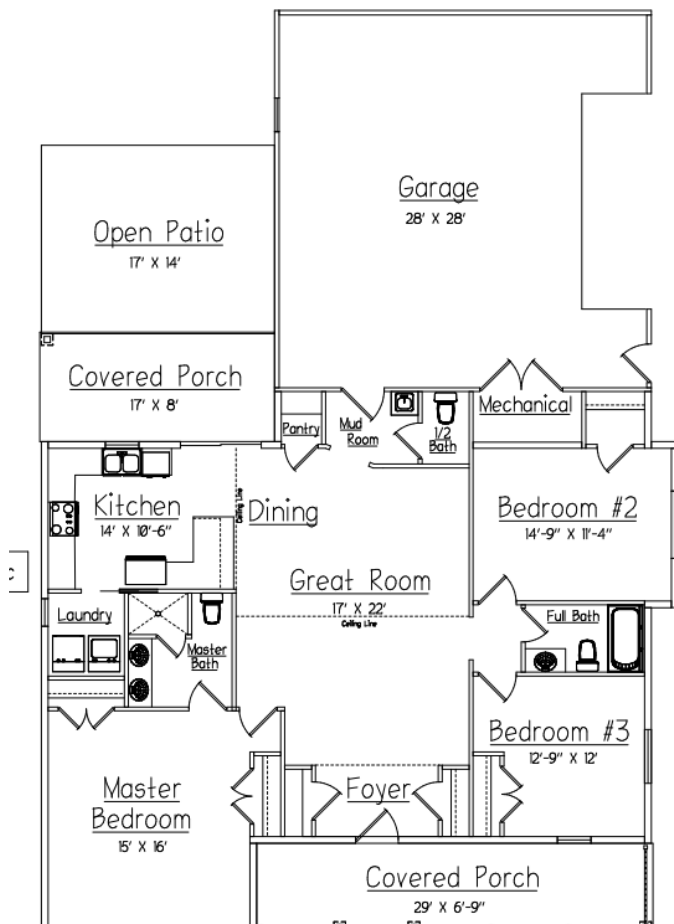

210 Sycamore Drive, Lakeview, Ohio 43331

FOR SALE - \$398,000

THE CAMDEN

This 1597 square foot home features 3 bedrooms and 2.5 baths. The great room has an open feel that flows into the dining room & kitchen. You will appreciate the upgrades in the kitchen such as granite countertops, crown molding & soft close drawers. The Camden has a private master suite with double vanity sinks for plenty of space. Another must in Woodland Park Estates is our oversized garages, this 28' x 28' garage is perfect for storage and the extra space for a golf cart or your boat.

THE CAMDEN

WOODLAND PARK ESTATES

CAMDEN
1597 Sq'

THE PROPERTY

Home Sq Ft : 1597
Bedrooms : 3
Full Baths: 2
Half Bath : 1
Large Garage
Foundation: Crawl Space

CAMDEN 1597

For More Information:
Woodland Park Estates Office
610 West Lake Street
Lakeview, OH 43331
937-842-9663