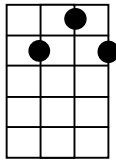

## Stand By Me

Am

G7

F

C

C                      Am

When the night has come  
And the land is dark

F                      G7                      C

And the moon is the only light we'll see  
No, I won't be afraid,

Am

No, I won't be afraid

F                      G7                      C

Just as long as you stand, stand by me.

*Chorus:*

So, darling, darling, stand by me,  
Am  
Oh, stand by me

F      G7                      C

Oh, stand, stand by me,  
Stand by me.

C                      Am

If the sky that we look upon  
Should tumble and fall

F                      G7                      C

Or the mountain should crumble to the sea,  
I won't cry, I won't cry,