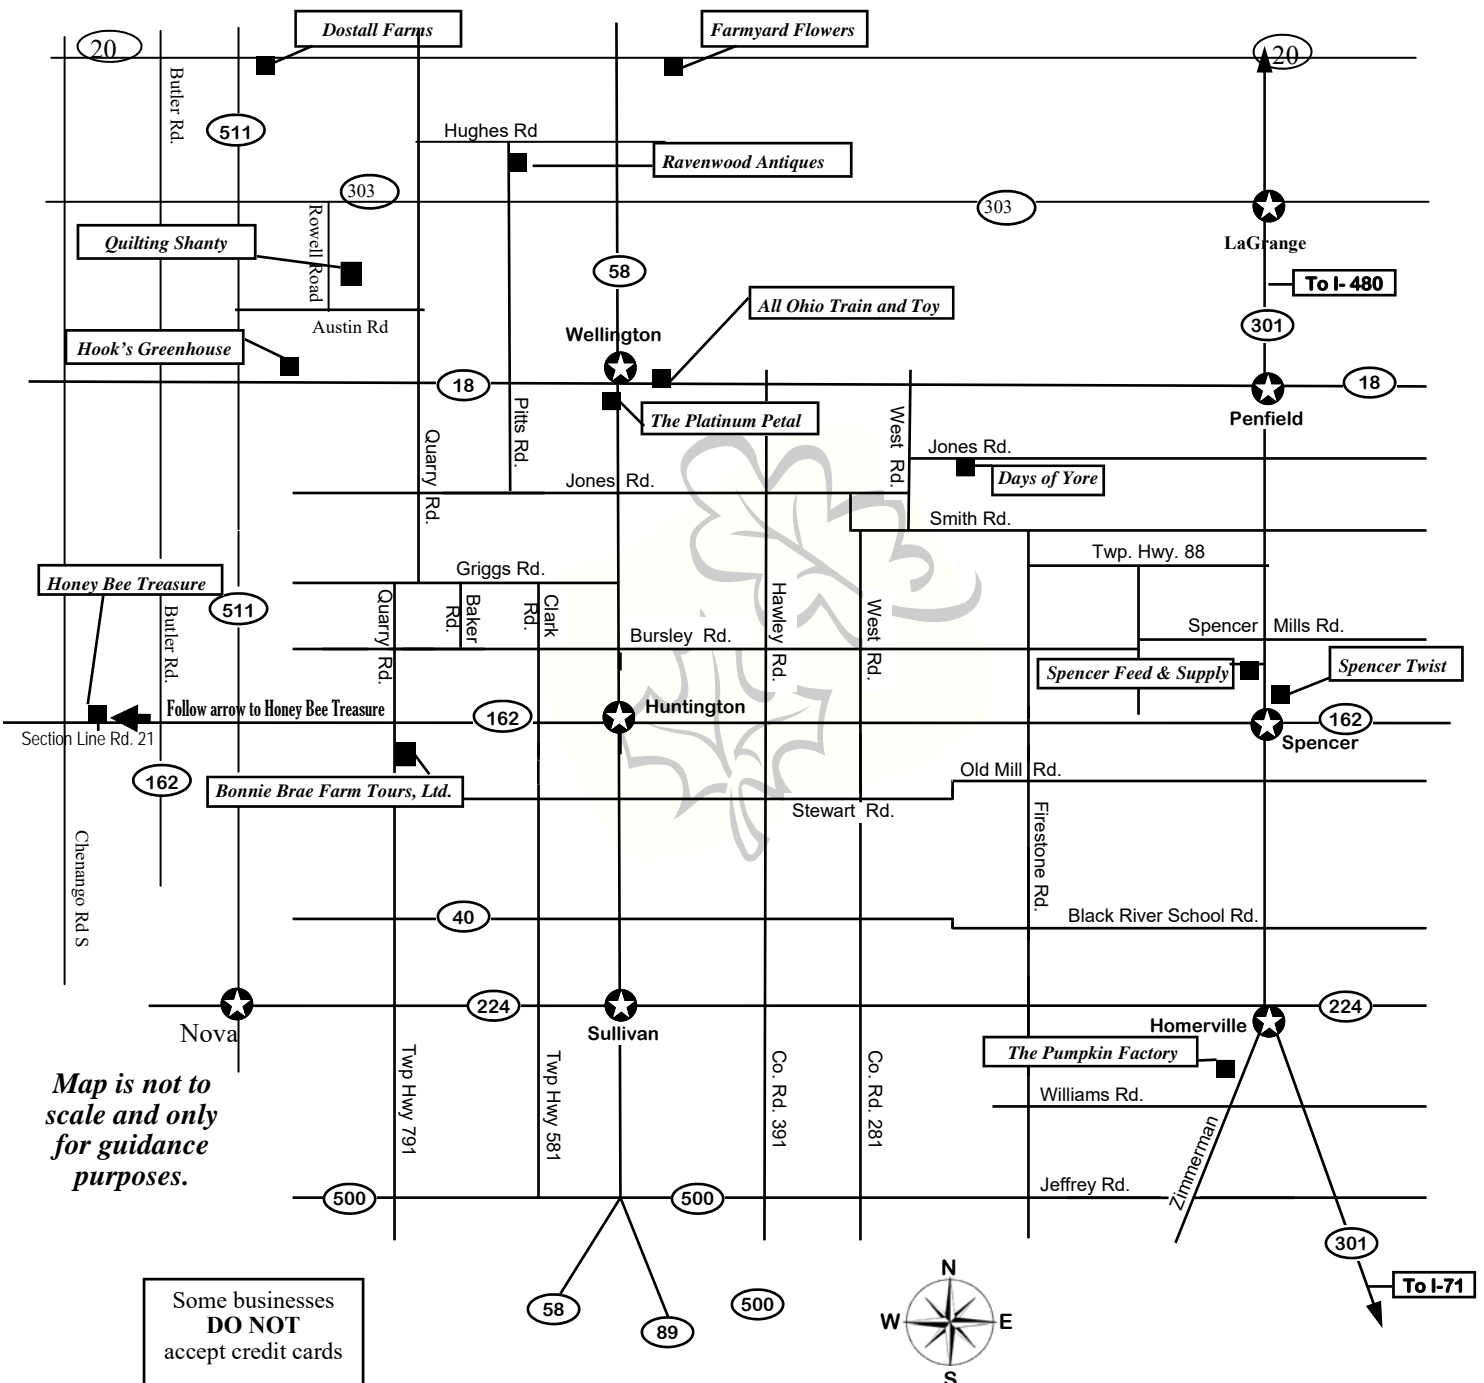

Start your adventure at any of the merchants on the map. Bring this flyer or pick one up at your first stop. Be sure to get your flyer stamped at every location. Each merchant will select a winning flyer (with all stamps) for a special gift valued at \$30.00.

A DRIVE YOURSELF
ADVENTURE

Choose where you would
like to start the tour.

Follow the map
to enjoy all stops.

Second Weekend

October 20

Friday • 10 am to 5 pm

October 21

Saturday • 10 am to 5 pm

October 22

Sunday • 12 pm to 5 pm

The store hours given on this flyer are valid on tour dates only. Please call ahead if you plan to visit at another time.

www.countrytourgroup.com

Look for the Tour Flag

Map is not to scale and only for guidance purposes.