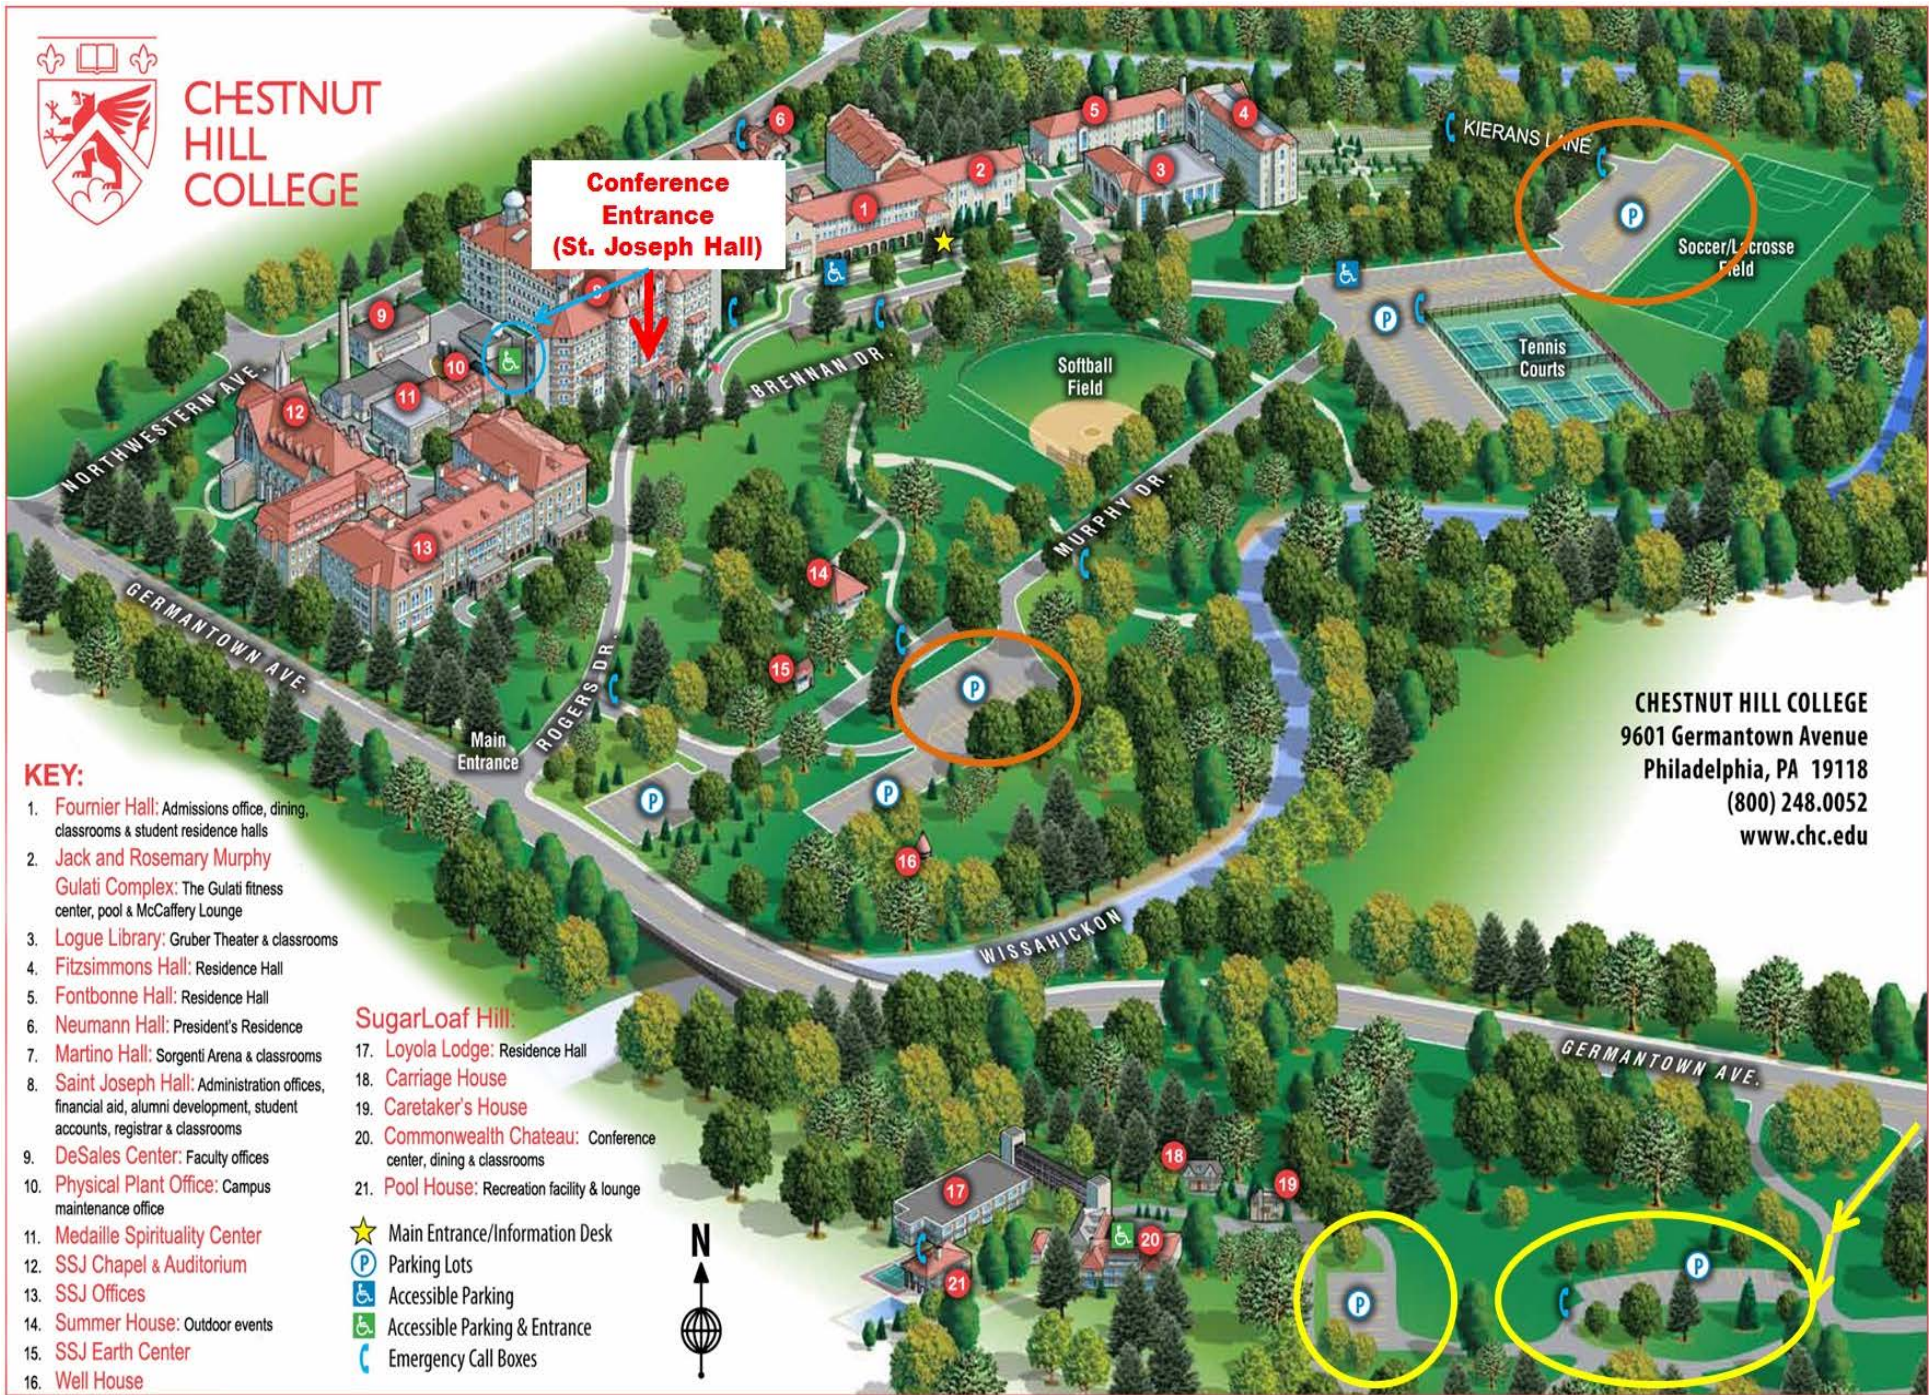

CHESTNUT HILL COLLEGE

Conference Entrance (St. Joseph Hall)

KEY:

1. **Fournier Hall:** Admissions office, dining, classrooms & student residence halls
2. **Jack and Rosemary Murphy Gulati Complex:** The Gulati fitness center, pool & McCaffery Lounge
3. **Logue Library:** Gruber Theater & classrooms
4. **Fitzsimmons Hall:** Residence Hall
5. **Fontbonne Hall:** Residence Hall
6. **Neumann Hall:** President's Residence
7. **Martino Hall:** Sorgenti Arena & classrooms
8. **Saint Joseph Hall:** Administration offices, financial aid, alumni development, student accounts, registrar & classrooms
9. **DeSales Center:** Faculty offices
10. **Physical Plant Office:** Campus maintenance office
11. **Medaille Spirituality Center**
12. **SSJ Chapel & Auditorium**
13. **SSJ Offices**
14. **Summer House:** Outdoor events
15. **SSJ Earth Center**
16. **Well House**

SugarLoaf Hill:

17. **Loyola Lodge:** Residence Hall
18. **Carriage House**
19. **Caretaker's House**
20. **Commonwealth Chateau:** Conference center, dining & classrooms
21. **Pool House:** Recreation facility & lounge

- ★ Main Entrance/Information Desk
- P Parking Lots
- ♿ Accessible Parking
- ♿ Accessible Parking & Entrance
- 📞 Emergency Call Boxes

CHESTNUT HILL COLLEGE
9601 Germantown Avenue
Philadelphia, PA 19118
(800) 248.0052
www.chc.edu