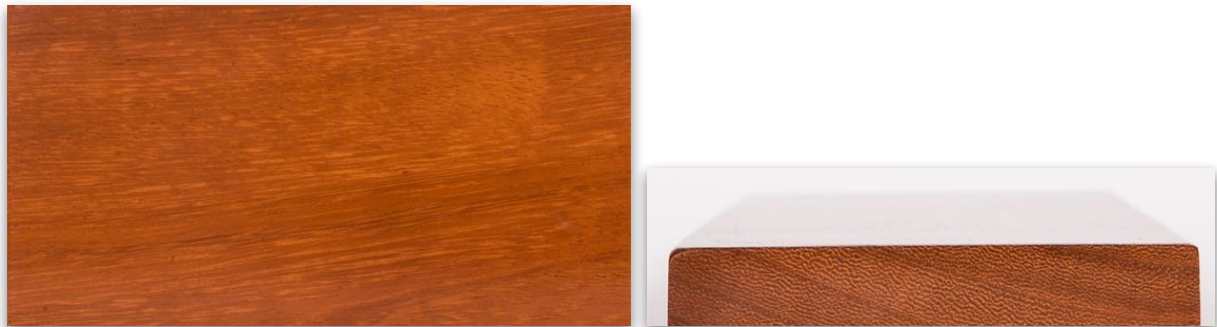

IROKO

Available Size(s): 4/4 thru 12/4 (25mm thru 75mm)

Common Name(s): IROKO

Scientific Name: *Milicia excelsa*, *M. regia* (syn. *Chlorophora excelsa*, *C. regia*)

Distribution: Tropical Africa

Tree Size: 100-130 ft (30-40 m) tall, 3-5 ft (1-1.5 m) trunk diameter

Janka Hardness: 1,260 lbf

Description:

Heartwood is usually a yellow to golden or medium brown, with color tending to darken over time. Pale yellow sapwood is clearly demarcated from the heartwood. Iroko is very durable, and is resistant to both rot and insect attack; it's sometimes used as a substitute for Teak.