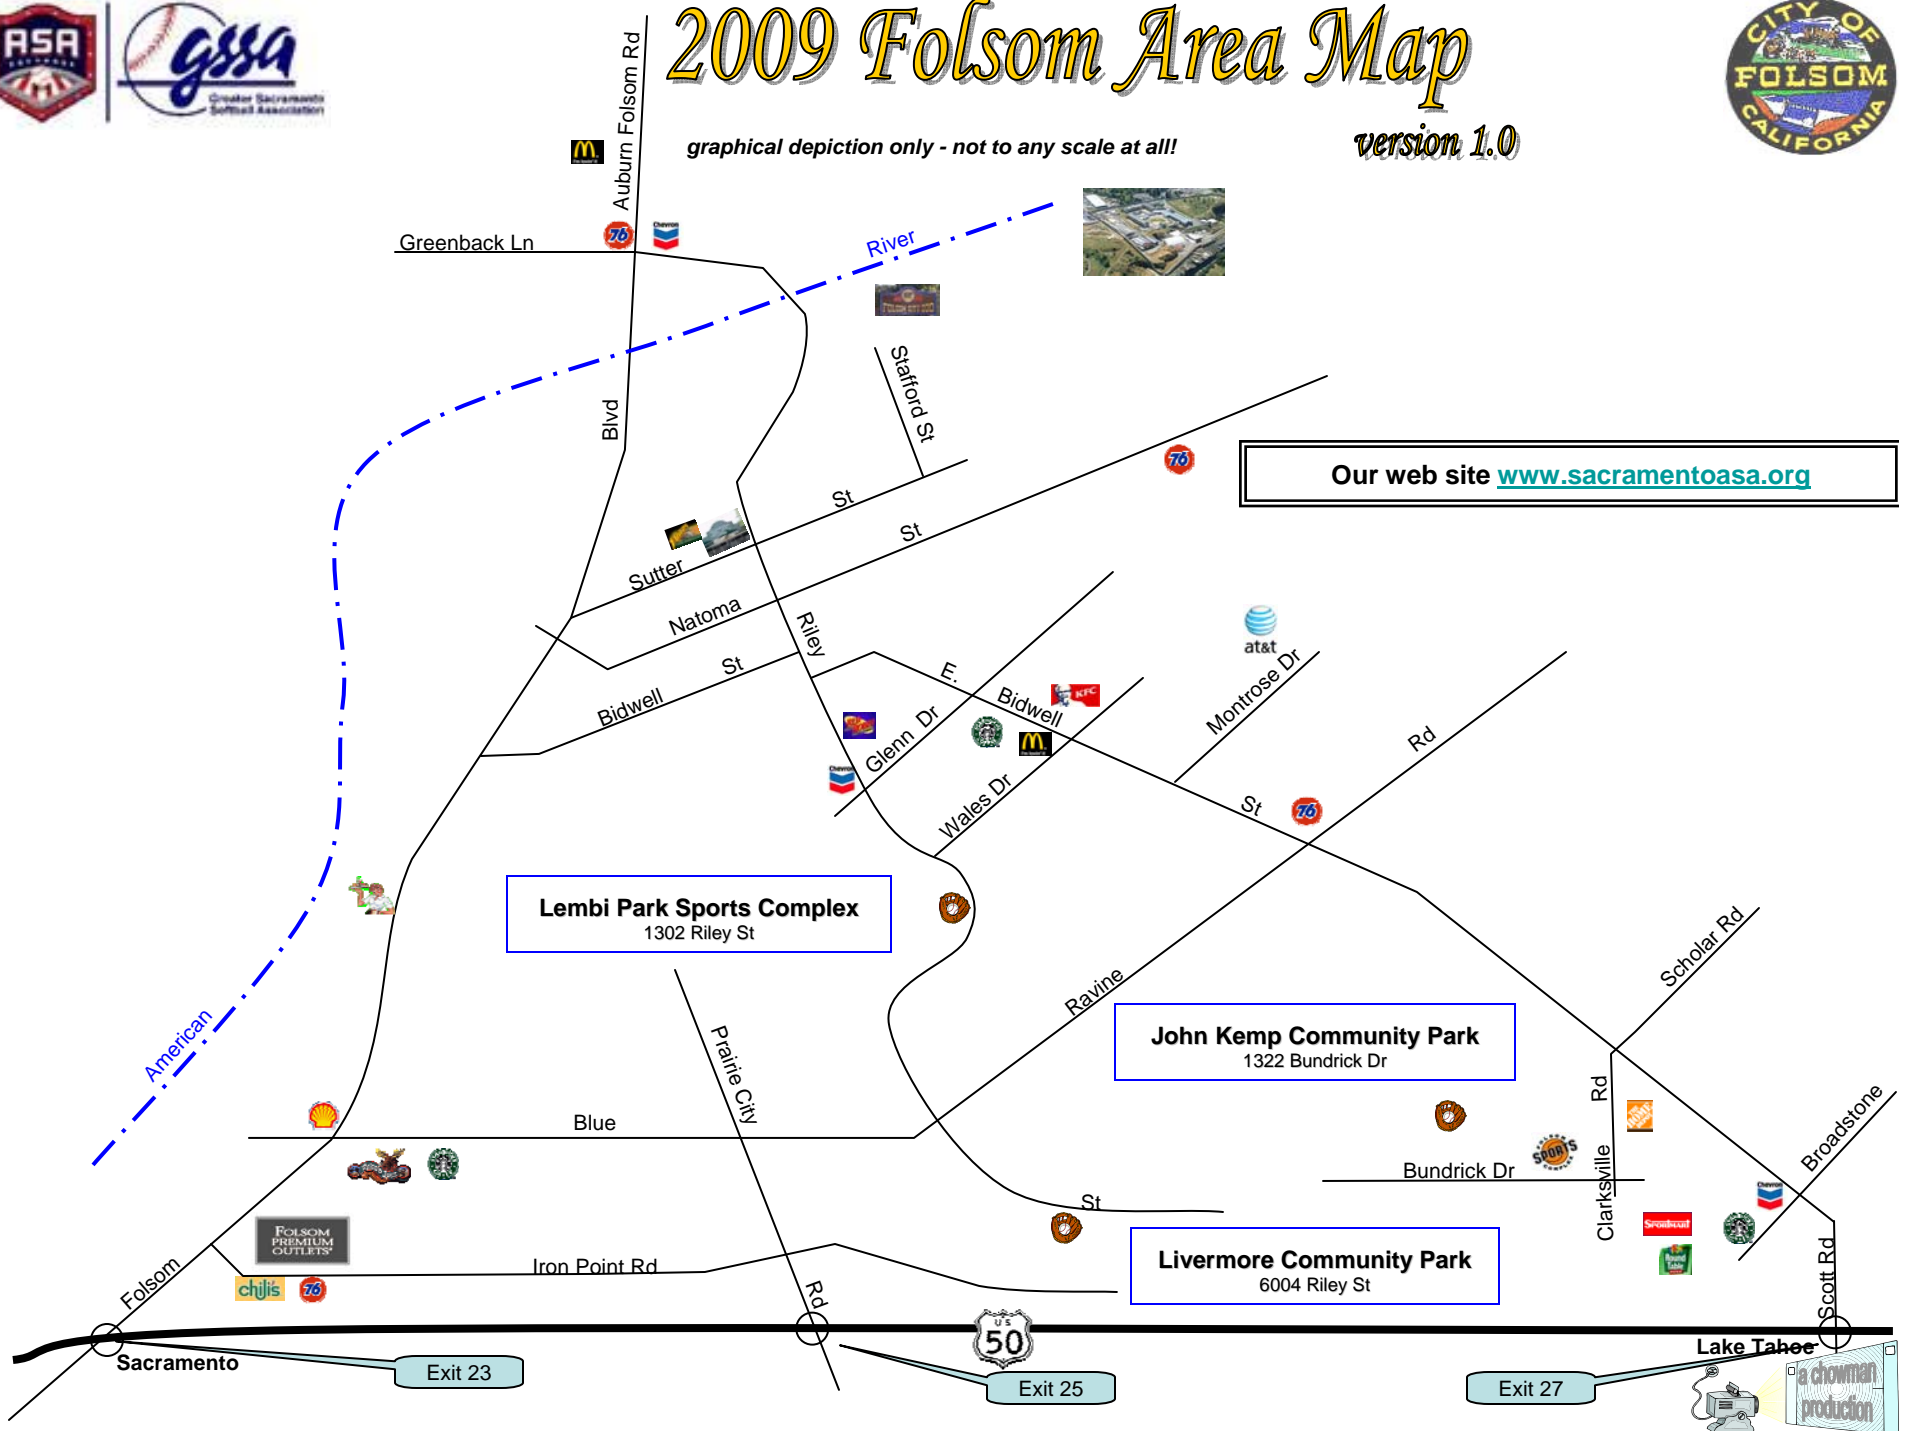

2009 Folsom Area Map

graphical depiction only - not to any scale at all!

version 1.0

Our web site www.sacramentoasa.org

Lembi Park Sports Complex
1302 Riley St

John Kemp Community Park
1322 Bundrick Dr

Livermore Community Park
6004 Riley St