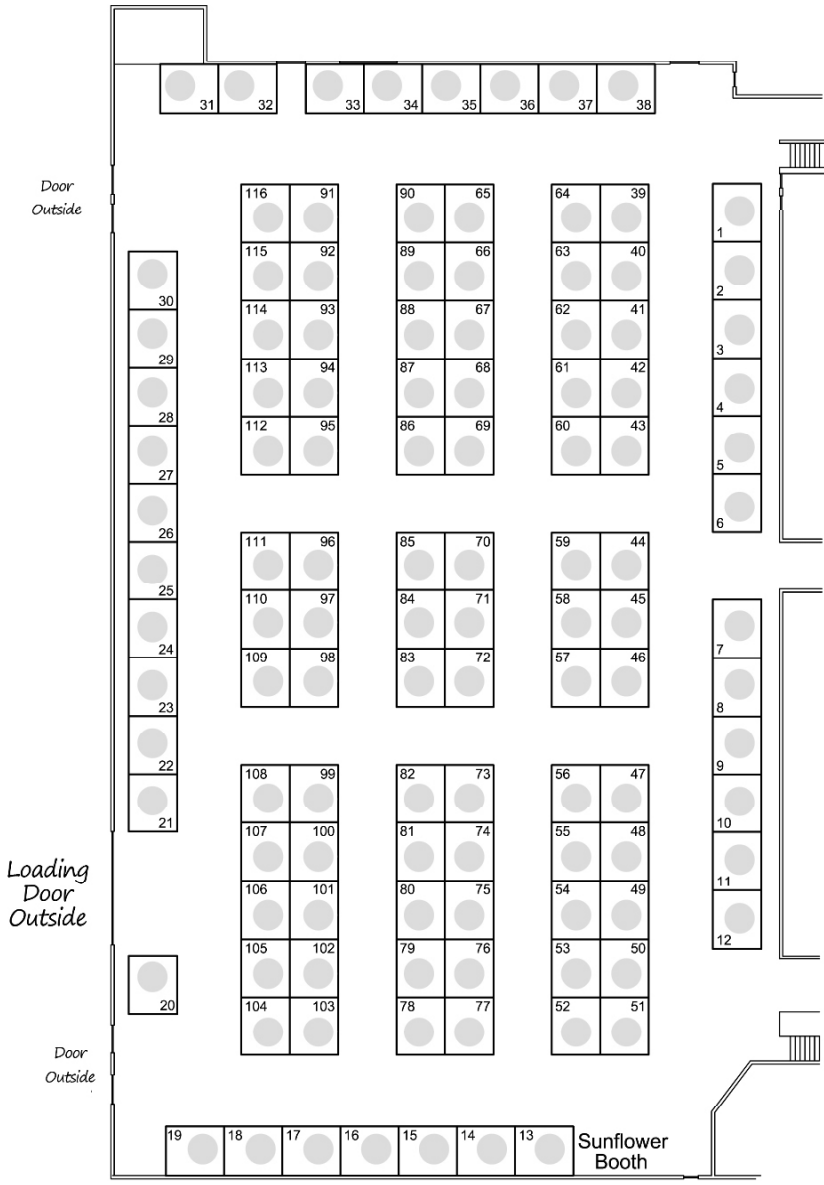

# Flexihall (Booth No's 1-116)

# Curling Rink (Booth No's 117 to 177)