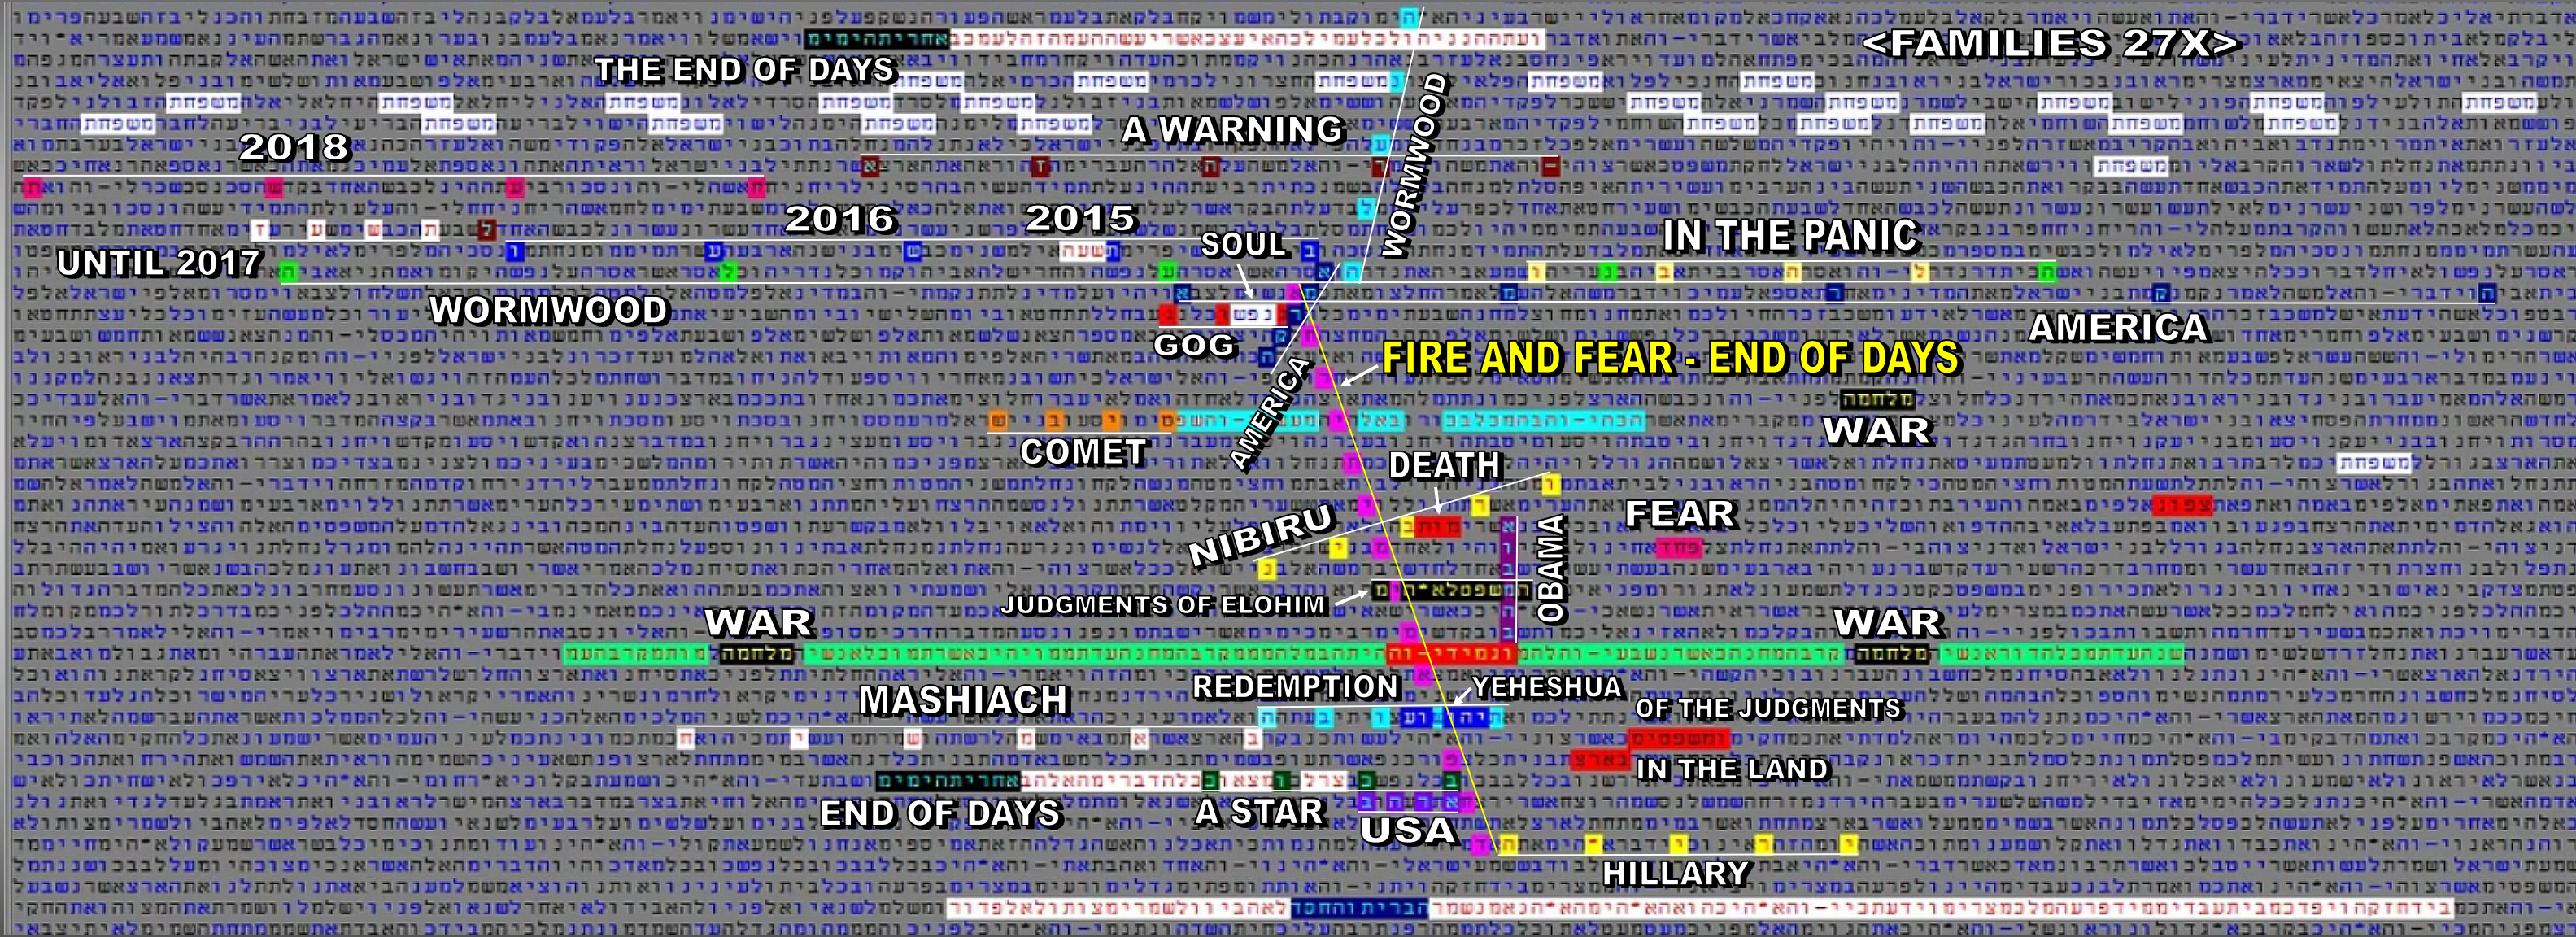

FEAR & FIRE - END OF DAYS - COMET NIBIRU

Bible Code Matrix of End Time Prophecy

© MATTHEW WRIGHT MINISTRIES
Graphic layout by Luis B. Vega

RESOURCES
youtube.com/user/TheMatt71269
biblecodenow1@gmail.com
biblecodenow.com
facebook.com/groups/code searcher

SCRIPTURE SOURCE(S)
Old & New Testament
TorahSoft

FOR AN EXPLANATION - STUDY OF THE CHART CODE MATRIX, VISIT THE YOUTUBE CHANNEL VIDEO SERIES.
WIDTH: 815 CENTER: 239471