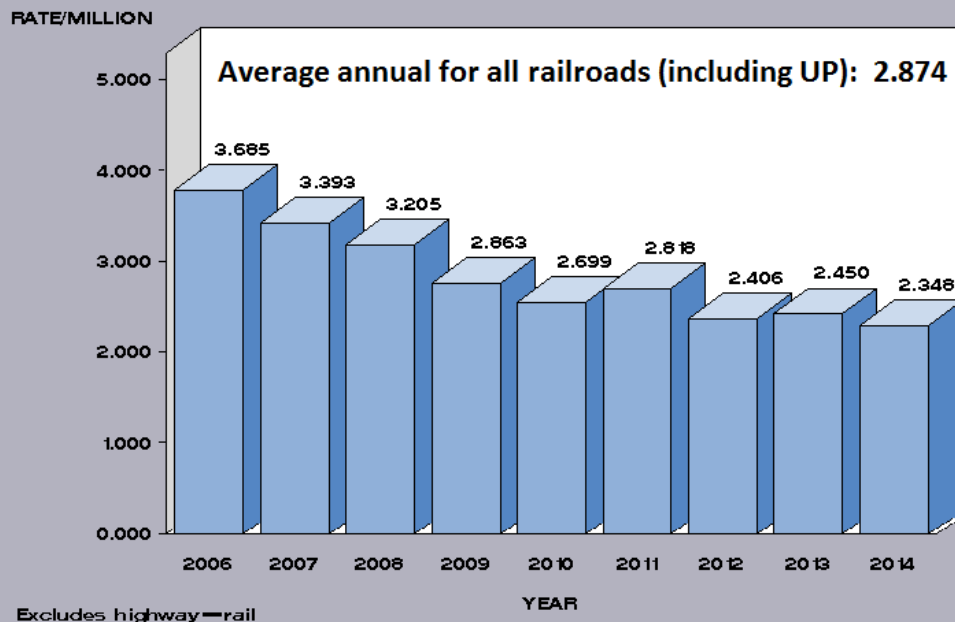

ALL RAILROADS 2006 - 2014 (FULL YEARS)

Railroad:

Start Month:

End Month:

Start Year:

End Year:

Charts:

ALL RAILROADS 2015 (PARTIAL YEAR)

Railroad:

Start Month:

End Month:

Start Year:

End Year:

Charts:

Accident/Incident data through the end of August 31, 2015

**NUMBER OF TRAIN ACCIDENTS
PER MILLION TRAIN MILES
FOR ALL RAILROADS, January — December (All Years)**

**ALL RAILROADS
January - August**

UNION PACIFIC 2006 - 2014 (FULL YEARS)

Railroad:

Start Month:

End Month:

Start Year:

End Year:

Charts: