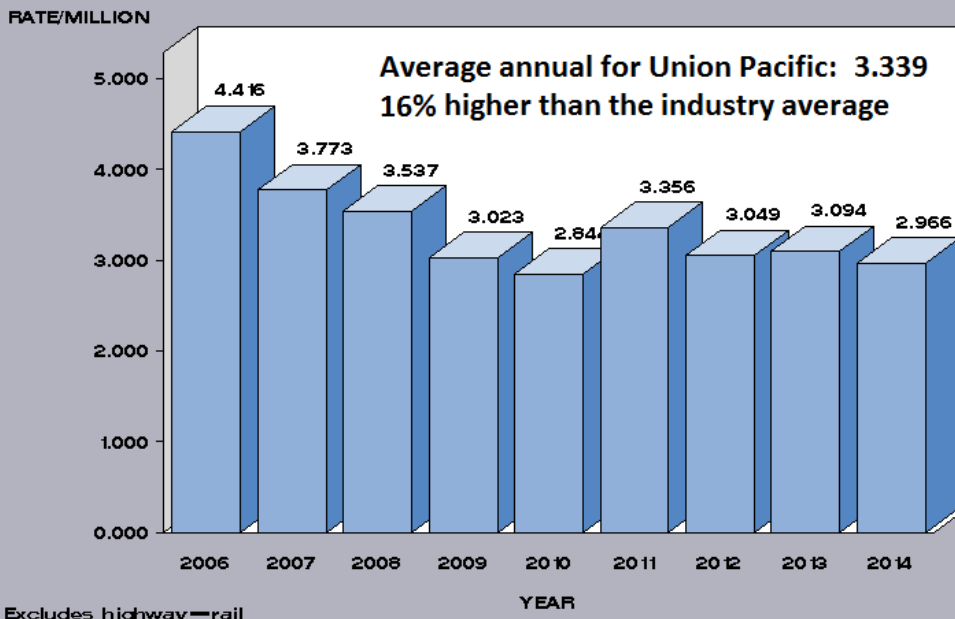

**NUMBER OF TRAIN ACCIDENTS
PER MILLION TRAIN MILES
FOR Union Pacific RR Co. [UP], January — December (All Years)**