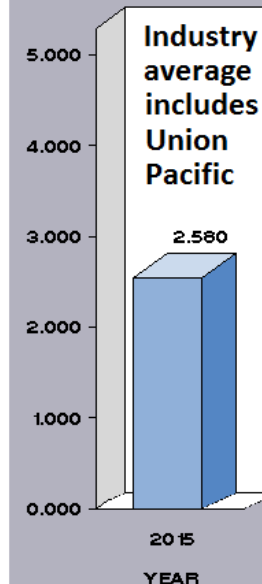

ALL RAILROADS 2006 - 2014 (FULL YEARS)

Railroad:

Start Month:

End Month:

Start Year:

End Year:

Charts:

ALL RAILROADS 2015 (PARTIAL YEAR)

Railroad:

Start Month:

End Month:

Start Year:

End Year:

Charts:

Accident/Incident data through the end of August 31, 2015

**NUMBER OF TRAIN ACCIDENTS
PER MILLION TRAIN MILES
FOR ALL RAILROADS, January — December (All Years)**

**ALL RAILROADS
January - August**

UNION PACIFIC 2006 - 2014 (FULL YEARS)

Railroad:

Start Month:

End Month:

Start Year:

End Year:

Charts: