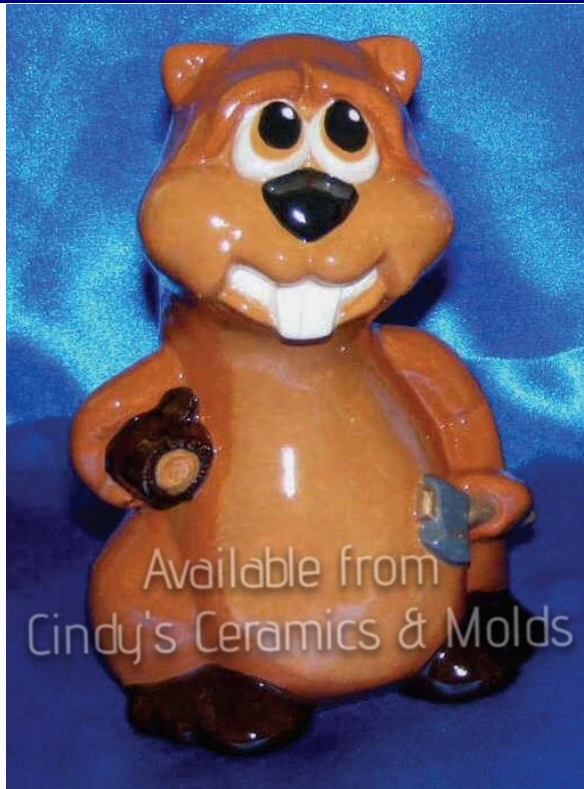

CS-131

6 Tall by 5.5
Wide

12.00

CS-185

6 Tall

12.00

Mad Cow