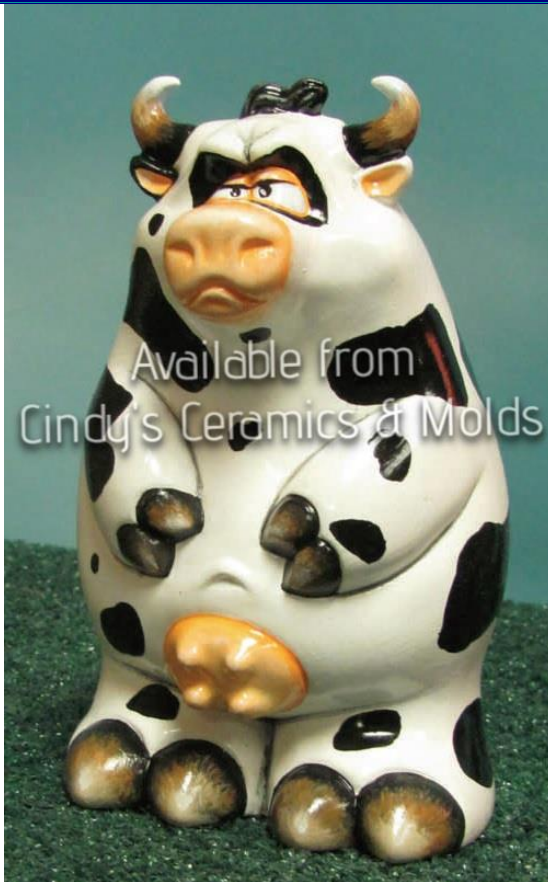

6 Tall by 5.5
Wide

12.00

Beaver with Hatchet

CS-185