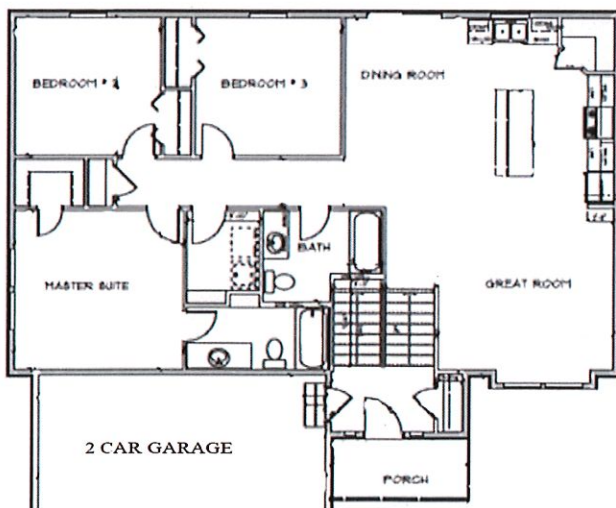

MISSOURI MEADOWS 5465 CLEARWATER LANE

MME BLOCK 8 Lot 7

Your dream home is waiting for you!

color rendering for advertising purposes only

Starting at: \$379,900.00

* FINAL PRICE BASED
ON FINAL SELECTIONS

THE JONATHAN - Home Features:

Split Level Home | Unfinished Basement

3 - 5 Bedrooms | 2 - 3 Bathrooms

Main Level - 1485 sq ft

Unfinished Basement - 1410 sq ft

2 Stall Garage

Open Concept Kitchen, Dining and Living Area

Large Kitchen Island