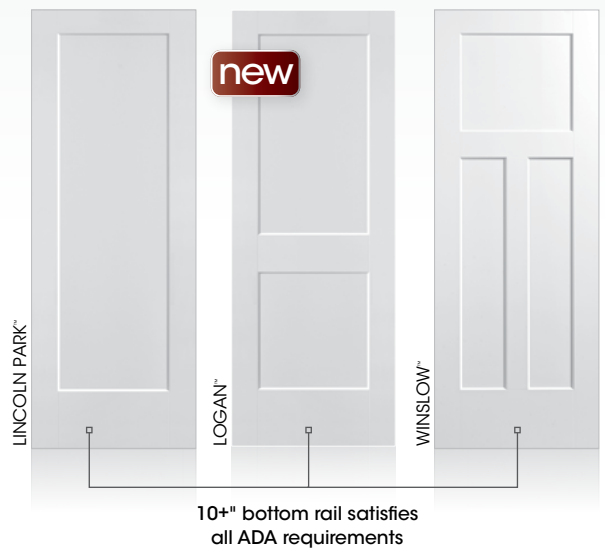

# COMMERCIAL DOORS

HEAVY DUTY | DURABLE | LOW MAINTENANCE

## 10" Bottom Rail

- Taller bottom rails & wider stiles for compatibility with commercial hardware
- Satisfies ADA requirements

6P PREFINISHED STYLES | COMMERCIAL DOORS