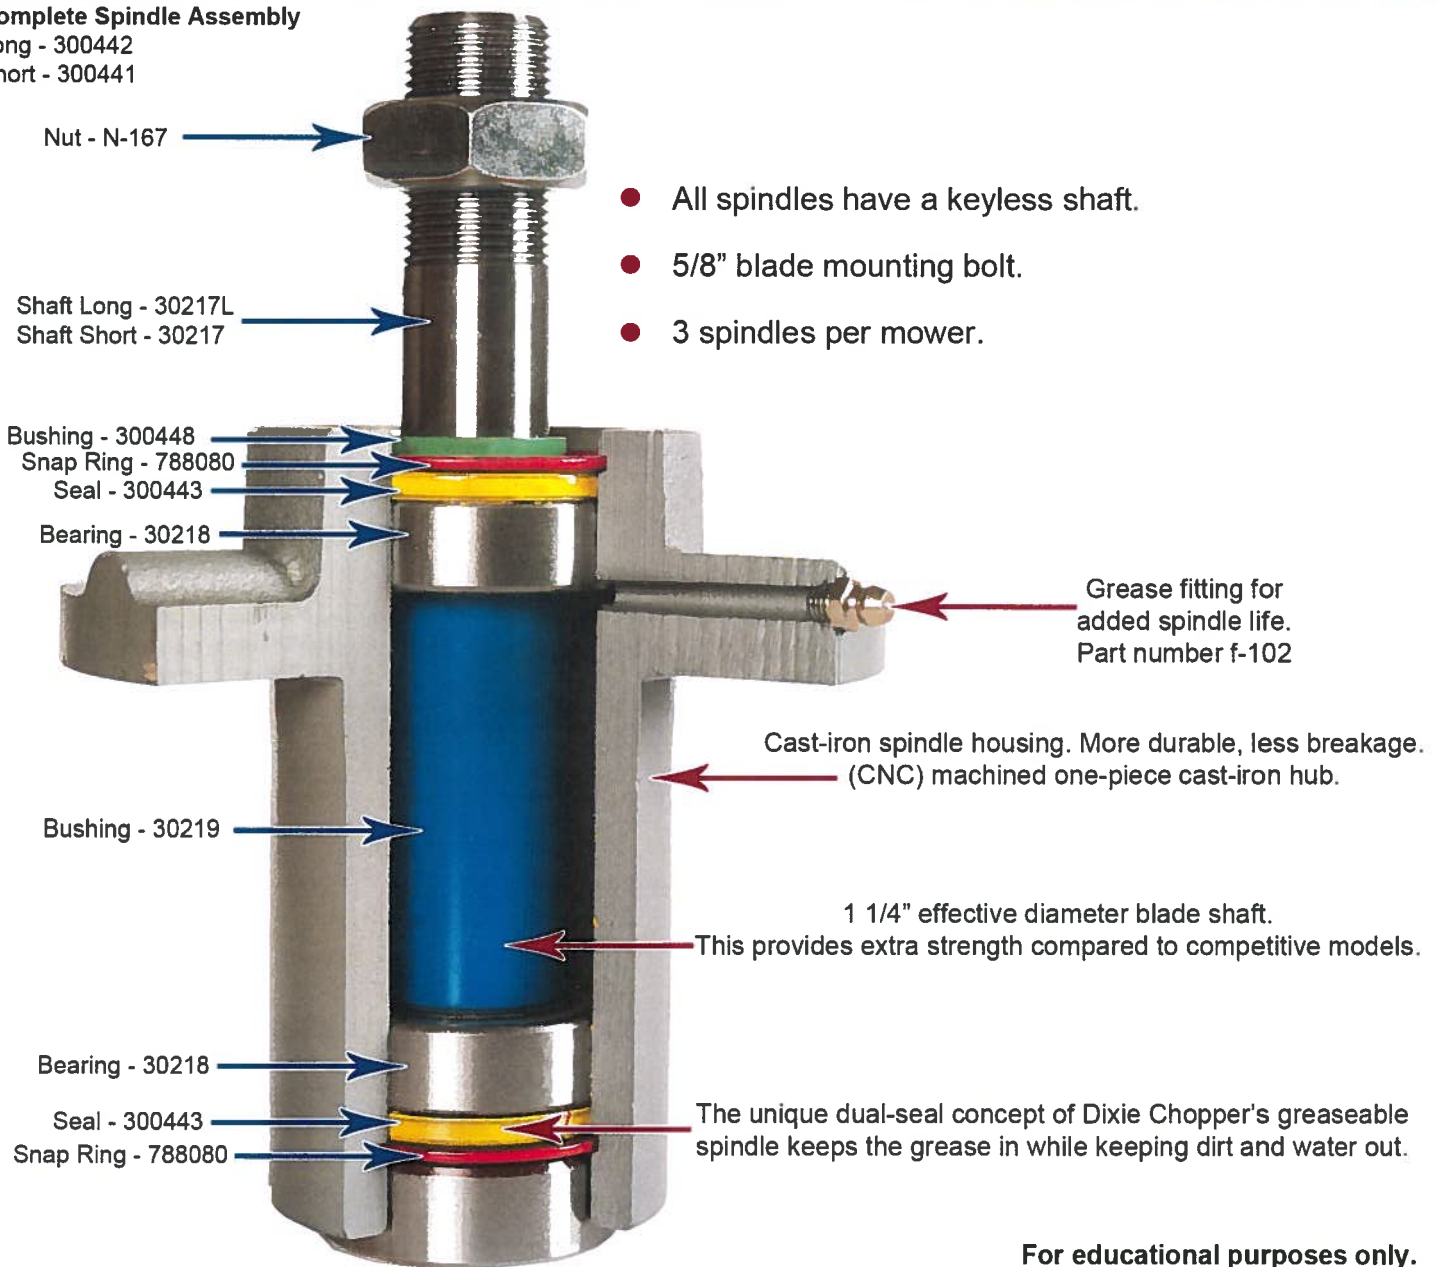

DIXIE CHOPPER™

The World's Fastest Lawn Mower

Cut-Out of Deck Spindle

Complete Spindle Assembly

Long - 300442

Short - 300441

For educational purposes only.