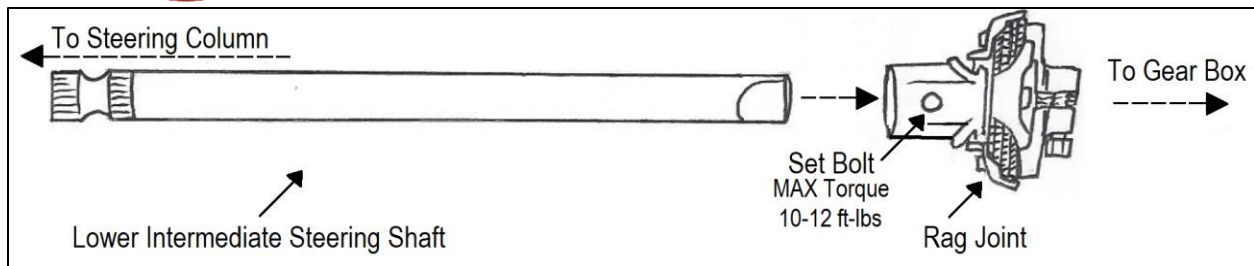

Questions/Comments: 619-251-9089

www.CORONACHROME.com

2019 v.1