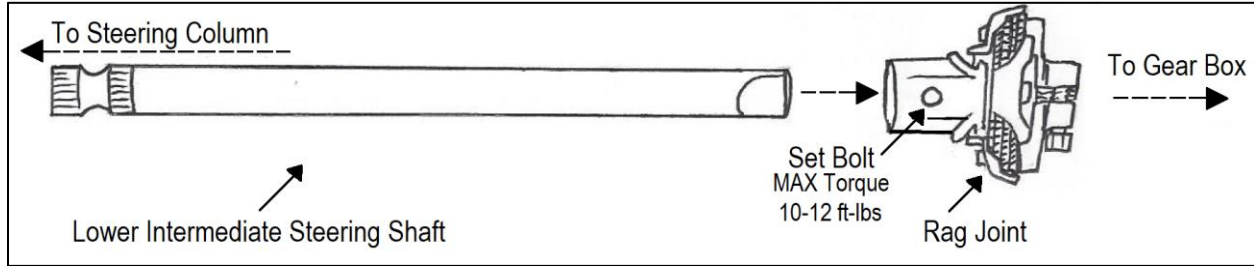

INSTALLATION INSTRUCTIONS

D SHAFT with 605 COUPLER

Questions/Comments: 619-251-9089

www.CORONACHROME.com

2019 v.1

INSTALLATION INSTRUCTIONS

D SHAFT with 605 COUPLER

Questions/Comments: 619-251-9089