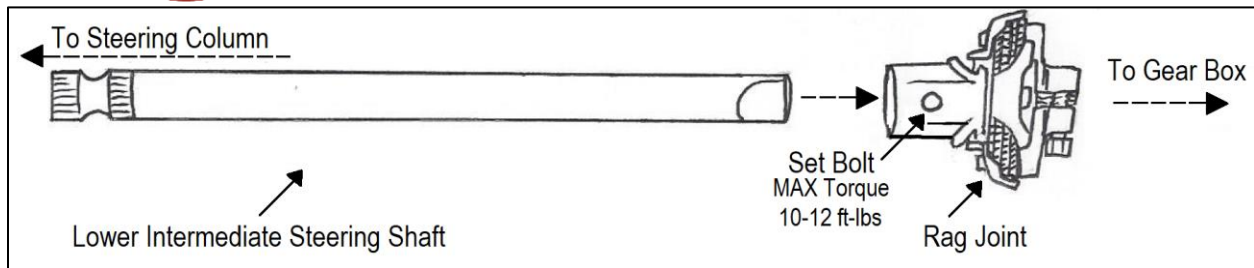

INSTALLATION INSTRUCTIONS

D SHAFT with 605 COUPLER

Questions/Comments: 619-251-9089

www.CORONACHROME.com

2019 v.1

INSTALLATION INSTRUCTIONS

D SHAFT with 605 COUPLER

Questions/Comments: 619-251-9089