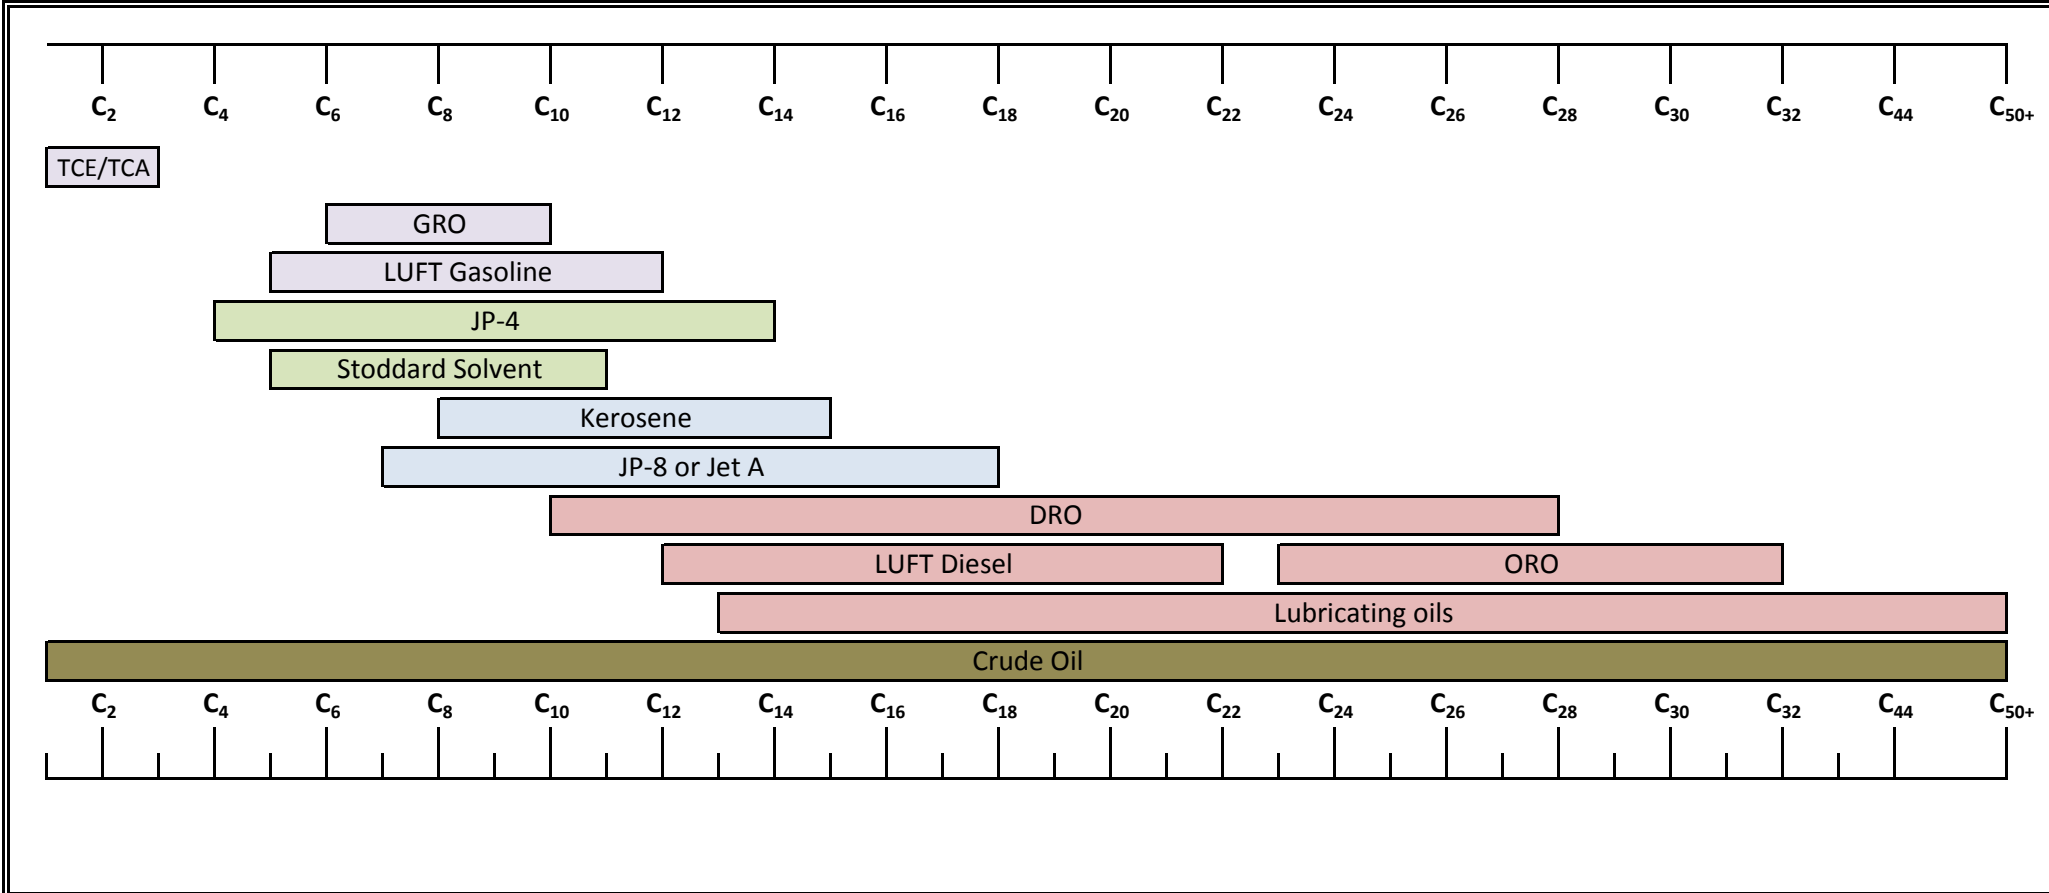

Ranges for Hydrocarbons

Contact us at: Sales@PALI-LABS.com
2702 E. Willow Street
Signal Hill, CA 90755
310-809-1041