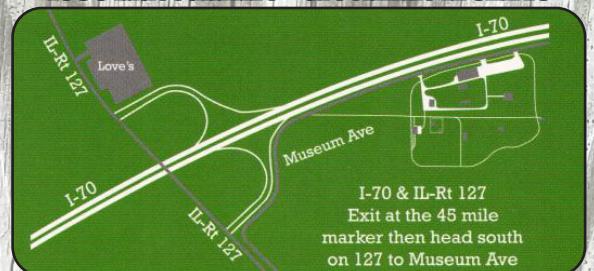

2021 HERITAGE DAYS

JULY 23 24 25
FEATURING

CASE

In conjunction with International J.I. Case Heritage Foundation

All Exhibitors Welcome • Showing all Makes of Tractors & Equipment

Daily Events

Tractor Pulls - Field Demonstrations
Gas Engine Display - Food - Activities - Vendors
Steam Engine - Threshing - Saw Mill
Grand Scale Railroad
Hills Fort
The Lil' Red Barn Museum
Live Music Inside Air Conditioned Building

Contact Information

Show Superintendents
217-836-4180 • 618-780-4787

Camping
217-825-8412

Vendors General Info
618-882-8535 618-664-9733

1395 Museum Ave • Greenville IL 62246

I-70 & IL-Rt 127
Exit at the 45 mile
marker then head south
on 127 to Museum Ave