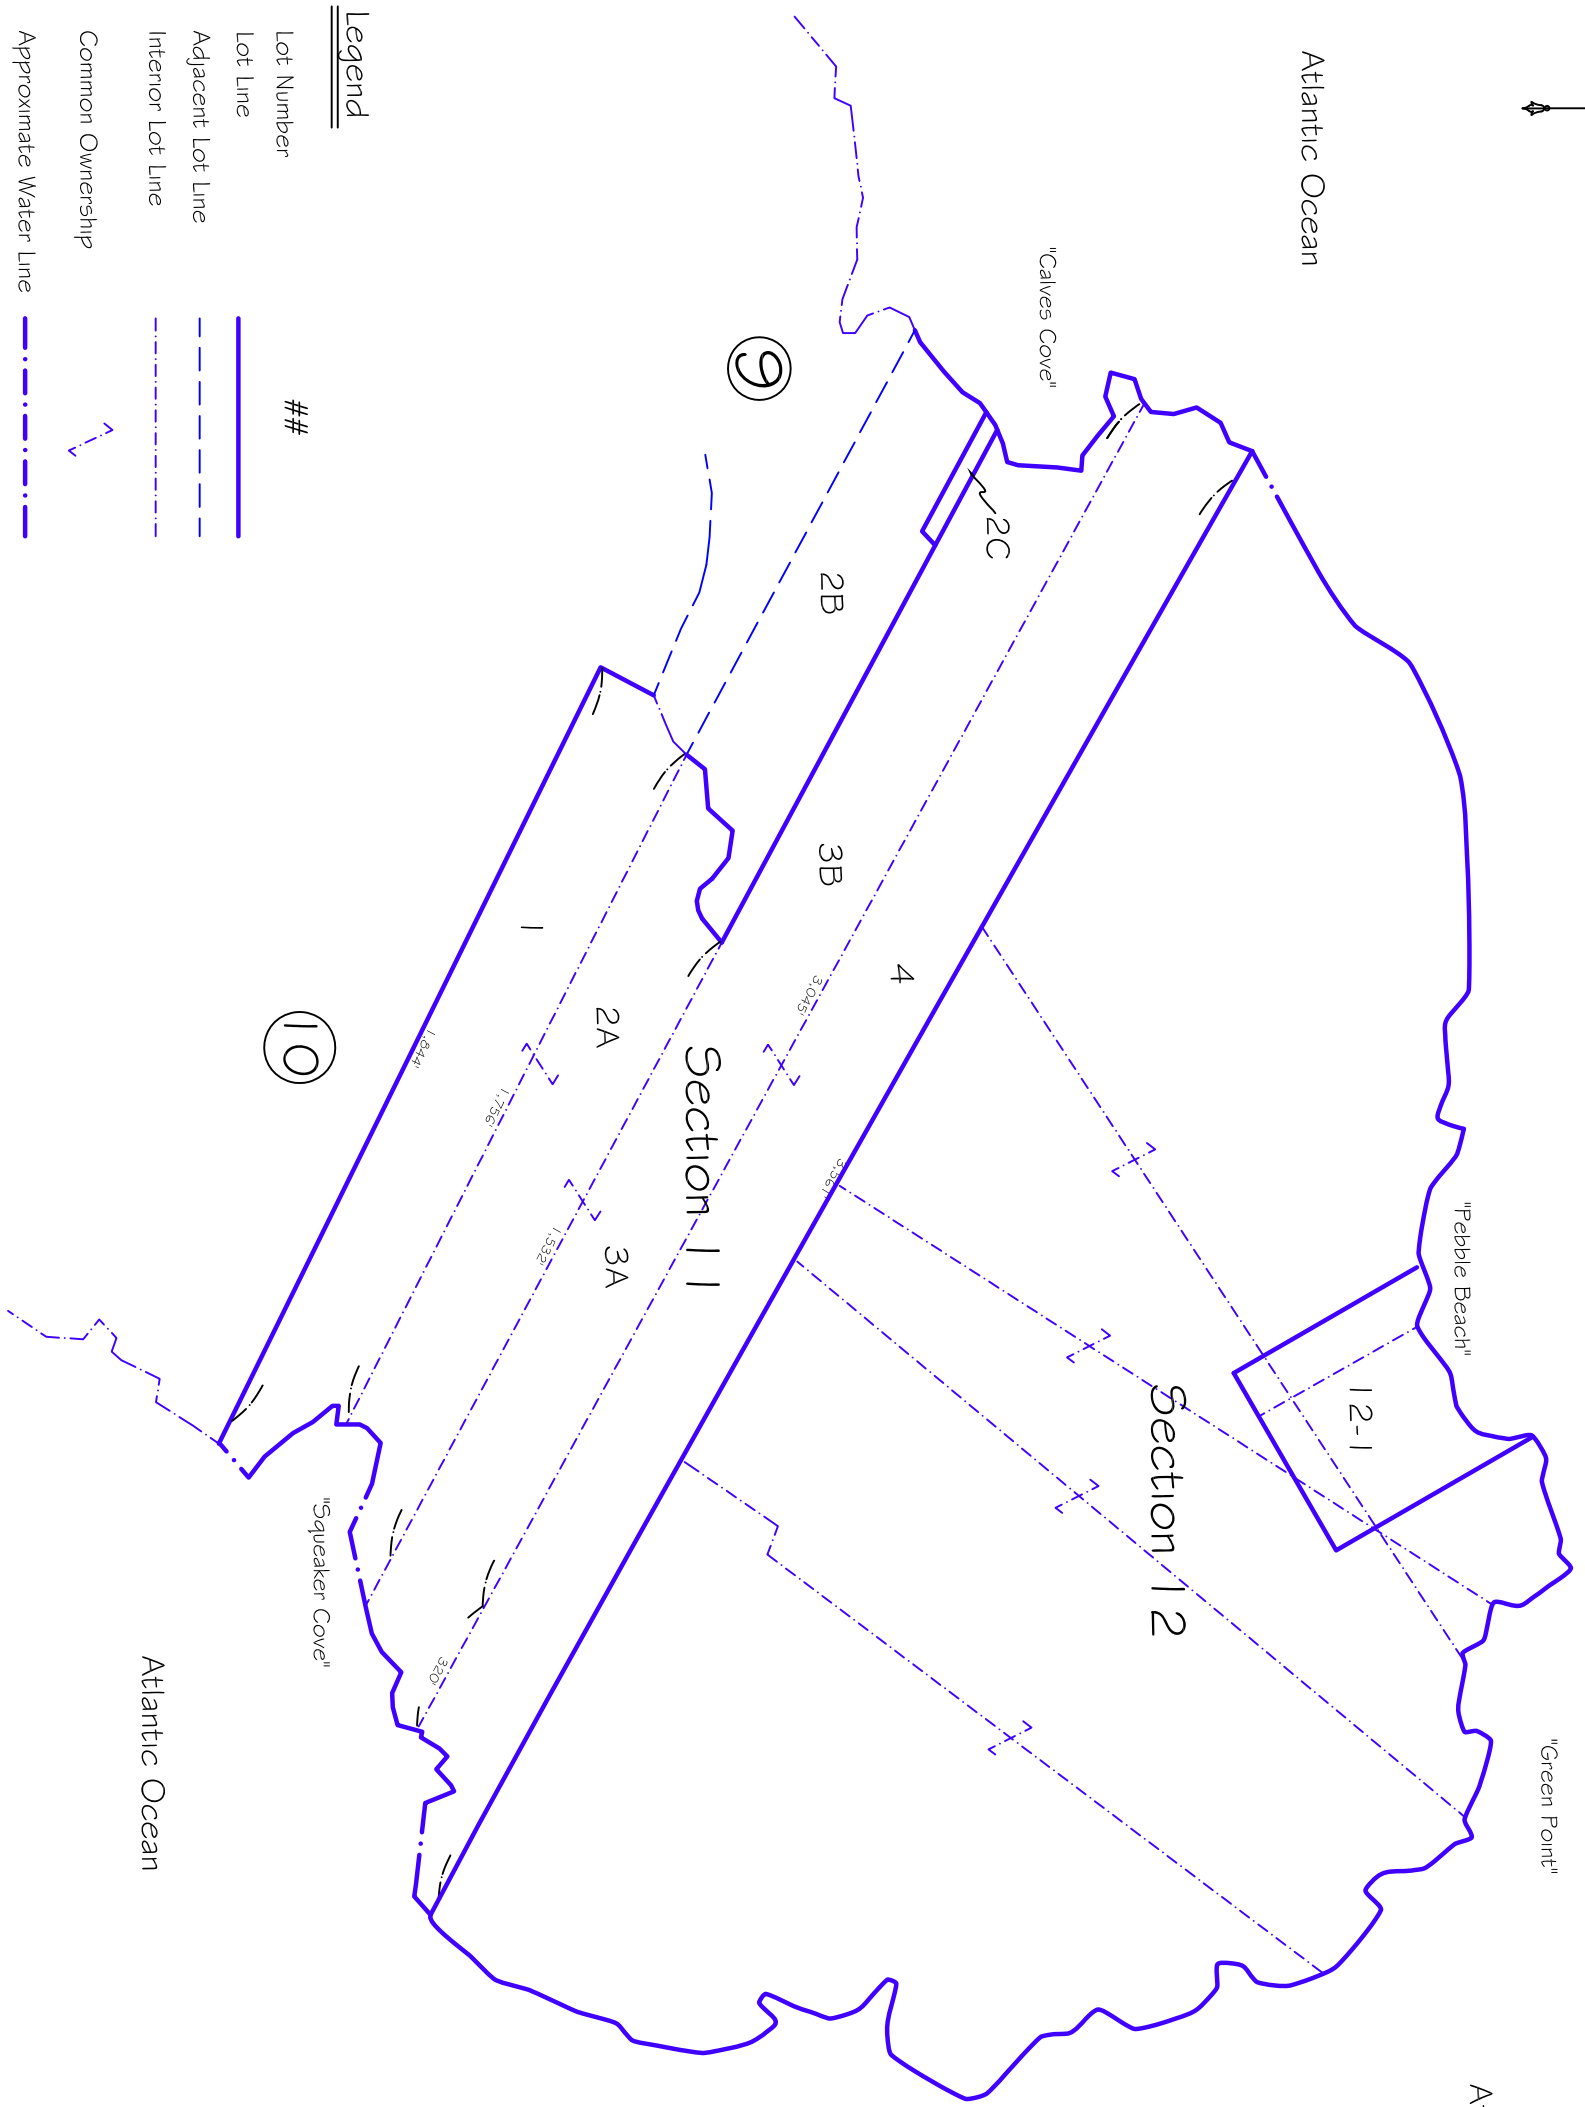

Atlantic Ocean

Atlantic Ocean

Atlantic Ocean

Locus Map

- Legend**
- Lot Number: ##
 - Lot Line: ———
 - Adjacent Lot Line: - - - - -
 - Interior Lot Line: · · · · ·
 - Common Ownership: ~ ~ ~ ~ ~
 - Approximate Water Line: - · - · - · - · - · - ·
 - Adjacent Sheet No.: #

For Assessment Purposes
Not to be used for conveyances

Section
11-12

Monhegan Plantation

Lincoln County, Maine

Prepared by
Falla & Sons Land Surveys, Inc.
Palermo, ME
Last revised 2012