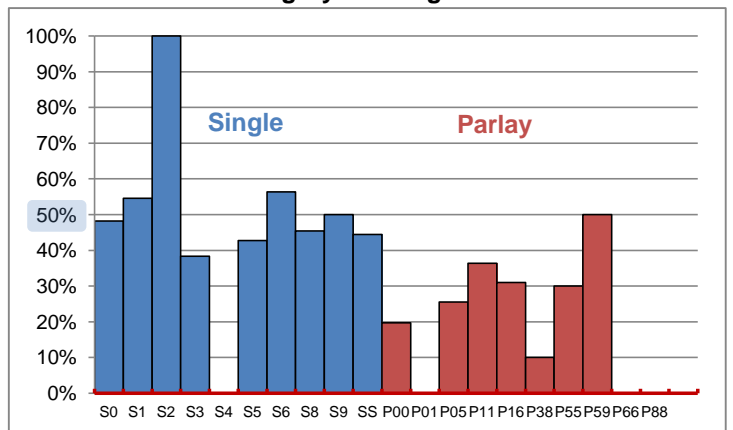

Category Winning %'s