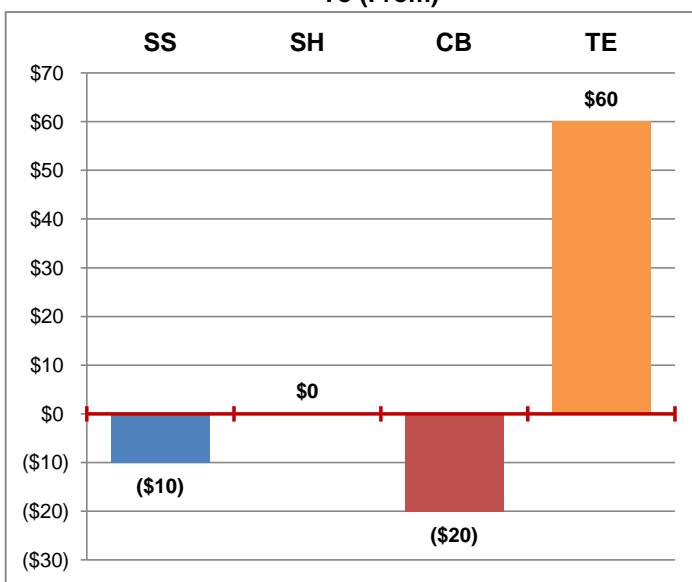

BookClub

Member Status

Books

Who	Win	Loss	Push	Total	Win %
SS	138	113	7	258	53%
SH	127	172	6	305	42%
CB	100	151	10	261	38%
TE	153	185	5	343	45%
Total	518	621	28	1,167	44%

Amounts

Who	Won	Lost	NET	Paid	OWED
SS	\$1,540	(\$1,130)	\$410	(\$420)	(\$10)
SH	\$1,470	(\$1,720)	(\$250)	\$250	\$0
CB	\$1,375	(\$1,510)	(\$135)	\$115	(\$20)
TE	\$1,780	(\$1,850)	(\$70)	\$130	\$60
Total	\$6,165	(\$6,210)	(\$45)	\$75	\$30

Total Net Won (Lost)

Currently Owed To (From)

Net \$ Won(Lost)

Who	Single	Parlay	Total
SS	\$350	\$60	\$410
SH	(\$170)	(\$80)	(\$250)
CB	(\$210)	\$75	(\$135)
TE	\$120	(\$190)	(\$70)
Total	\$90	(\$135)	(\$45)