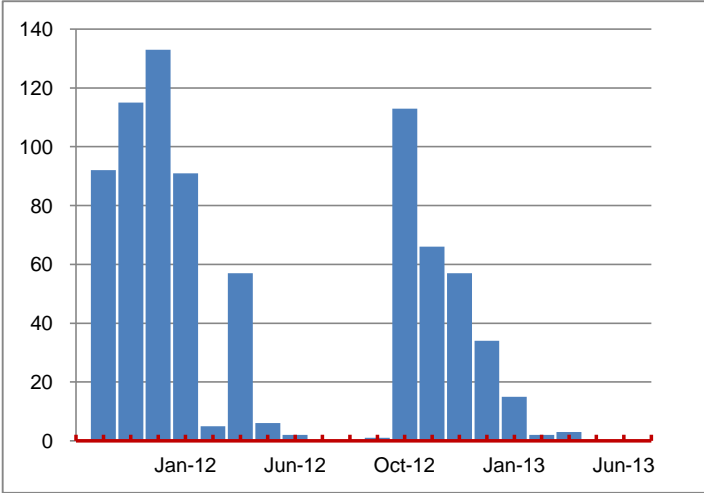

BookClub

Club Status

No. of Books (last 20 months)