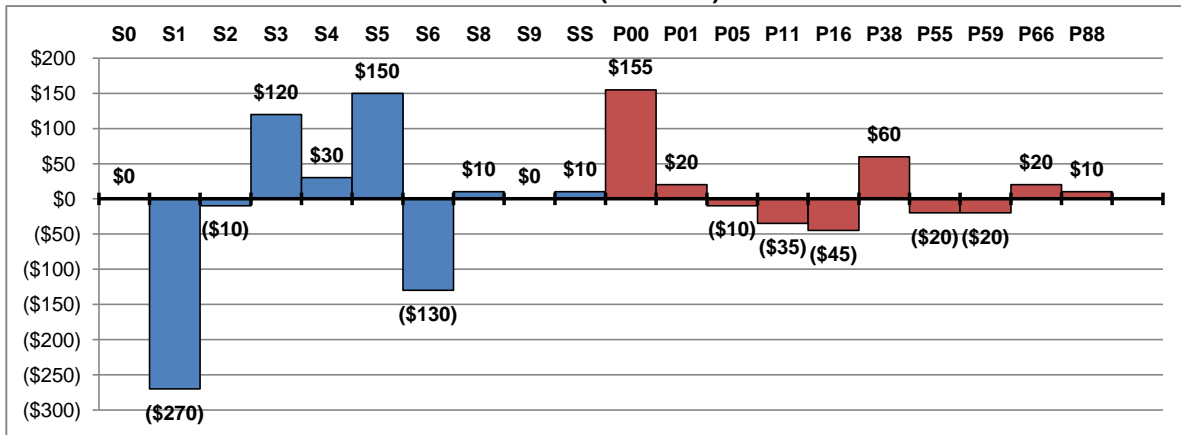

BookClub

Category Status

Cat	Sport	Type	Sport	Type	Books	Amt	Win %
S0	Football - Pro	Win/Loss			423	$0	48%
S1	Football - Coll	Win/Loss			253	($270)	55%
S2	Basketball - Pro	Win/Loss			1	($10)	100%
S3	Basketball - Coll	Win/Loss			73	$120	38%
S4	Baseball - Pro	Win/Loss			3	$30	0%
S5	Football - Pro	Over/Under			103	$150	43%
S6	Football - Coll	Over/Under			71	($130)	56%
S8	Basketball - Coll	Over/Under			11	$10	45%
S9	Baseball - Pro	Over/Under			2	$0	50%
SS	BC Special	Single Bet			9	$10	44%
P00	Football - Pro	Win/Loss	Football - Pro	Win/Loss	61	$155	20%
P01	Football - Pro	Win/Loss	Football - Coll	Win/Loss	2	$20	0%
P05	Football - Pro	Win/Loss	Football - Pro	Over/Under	90	($10)	26%
P11	Football - Coll	Win/Loss	Football - Coll	Win/Loss	11	($35)	36%
P16	Football - Coll	Win/Loss	Football - Coll	Over/Under	29	($45)	31%
P38	Football - Coll	Win/Loss	Football - Coll	Over/Under	10	$60	10%
P55	Football - Pro	Over/Under	Football - Pro	Over/Under	10	($20)	30%
P59	Football - Pro	Over/Under	Baseball - Pro	Over/Under	2	($20)	50%
P66	Football - Pro	Over/Under	Football - Pro	Over/Under	2	$20	0%
P88	Football - Pro	Over/Under	Football - Pro	Over/Under	1	$10	0%
S7	Basketball - Pro	Over/Under			0	$0	
Totals					1,167	$45	44%

Received (Paid-Out)