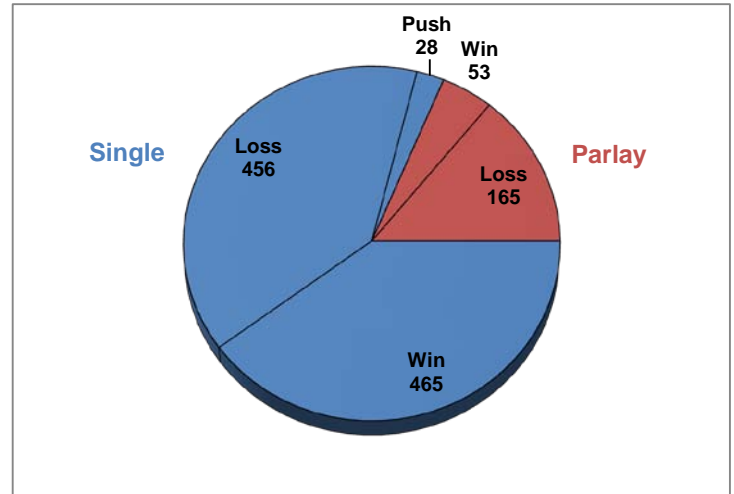

Total Net Won (Lost)

Currently Owed To (From)

Net \$ Won(Lost)

Who	Single	Parlay	Total
SS	\$350	\$60	\$410
SH	(\$170)	(\$80)	(\$250)
CB	(\$210)	\$75	(\$135)
TE	\$120	(\$190)	(\$70)
Total	\$90	(\$135)	(\$45)

Win/Loss Detail

Who	Type	Win	Loss	Push	Total
SS	Single	130	95	7	232
SS	Parlay	8	18	0	26
SH	Single	116	133	6	255
SH	Parlay	11	39	0	50
CB	Single	80	101	10	191
CB	Parlay	20	50	0	70
TE	Single	139	127	5	271
TE	Parlay	14	58	0	72
Total		518	621	28	1,167

No. of Books

BookClub

Club Status

No. of Books (last 20 months)

Club Balance

W/L/P	Books	Amount	%
Win	518	(\$6,165)	44%
Loss	621	\$6,210	53%
Push	28	\$0	2%
Total	1,167	\$45	100%

Type	Books	Amount	Win %
Single	949	(\$90)	49%
Parlay	218	\$135	24%
Total	1,167	\$45	44%

Item	Amount
Begin	\$400
Wins	(\$6,165)
Losses	\$6,210
Club Balance	\$445
Deposits	\$0
Withdrawals	(\$80)
Cash Balance	\$365
Owed To(From)	\$30
Cash On Hand	\$395

No. of Books

BookClub Librarians

Received (Paid-Out)