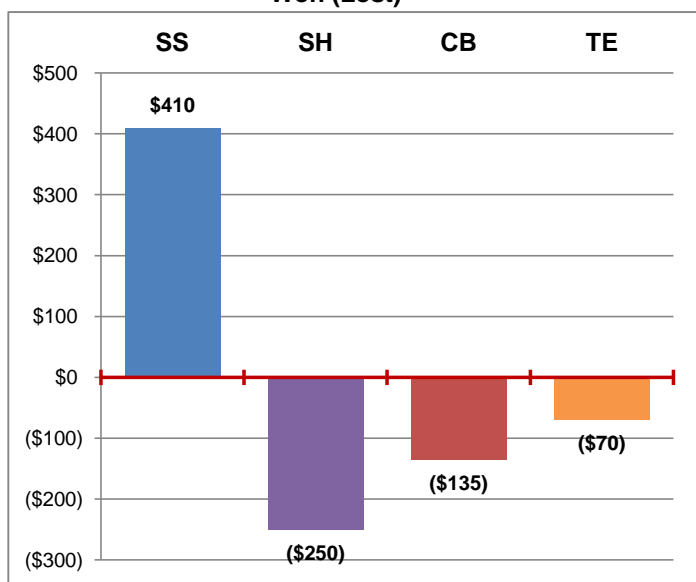

BookClub

Member Status

Books

Who	Win	Loss	Push	Total	Win %
SS	138	113	7	258	53%
SH	127	172	6	305	42%
CB	100	151	10	261	38%
TE	153	185	5	343	45%
Total	518	621	28	1,167	44%

Amounts

Who	Won	Lost	NET	Paid	OWED
SS	\$1,540	(\$1,130)	\$410	(\$420)	(\$10)
SH	\$1,470	(\$1,720)	(\$250)	\$250	\$0
CB	\$1,375	(\$1,510)	(\$135)	\$115	(\$20)
TE	\$1,780	(\$1,850)	(\$70)	\$130	\$60
Total	\$6,165	(\$6,210)	(\$45)	\$75	\$30

Total Net Won (Lost)

Currently Owed To (From)

Net \$ Won(Lost)

Who	Single	Parlay	Total
SS	\$350	\$60	\$410
SH	(\$170)	(\$80)	(\$250)
CB	(\$210)	\$75	(\$135)
TE	\$120	(\$190)	(\$70)
Total	\$90	(\$135)	(\$45)