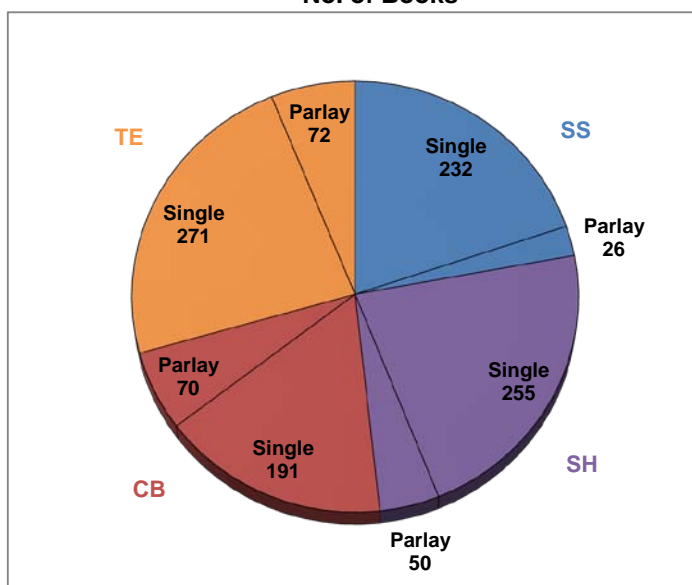

No. of Books