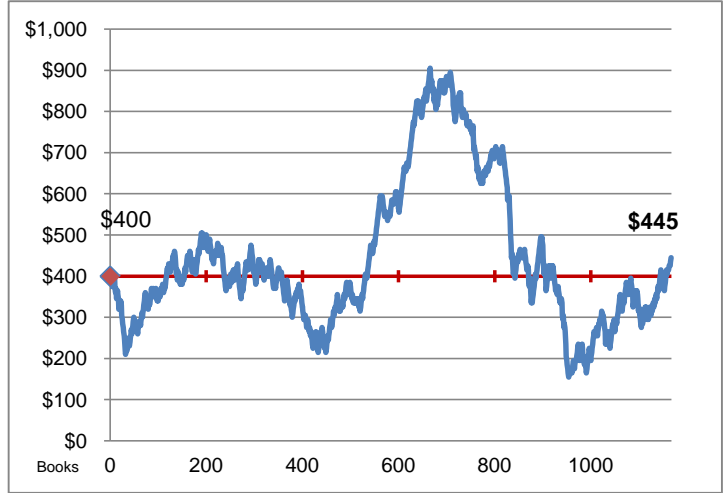

No. of Books

BookClub

Club Status

No. of Books (last 20 months)

Club Balance

W/L/P	Books	Amount	%
Win	518	(\$6,165)	44%
Loss	621	\$6,210	53%
Push	28	\$0	2%
Total	1,167	\$45	100%

Type	Books	Amount	Win %
Single	949	(\$90)	49%
Parlay	218	\$135	24%
Total	1,167	\$45	44%

Item	Amount
Begin	\$400
Wins	(\$6,165)
Losses	\$6,210
Club Balance	\$445
Deposits	\$0
Withdrawals	(\$80)
Cash Balance	\$365
Owed To(From)	\$30
Cash On Hand	\$395

No. of Books

BookClub Librarians

Received (Paid-Out)