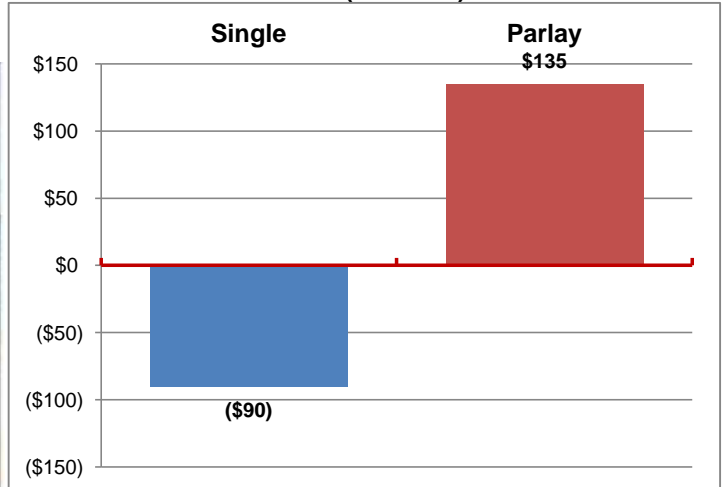

Item	Amount
Begin	\$400
Wins	(\$6,165)
Losses	\$6,210
Club Balance	\$445
Deposits	\$0
Withdrawals	(\$80)
Cash Balance	\$365
Owed To(From)	\$30
Cash On Hand	\$395

No. of Books

BookClub Librarians

Received (Paid-Out)