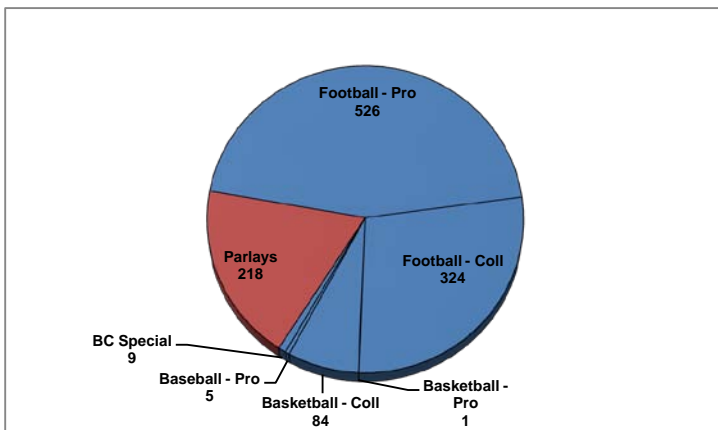

No. of Books