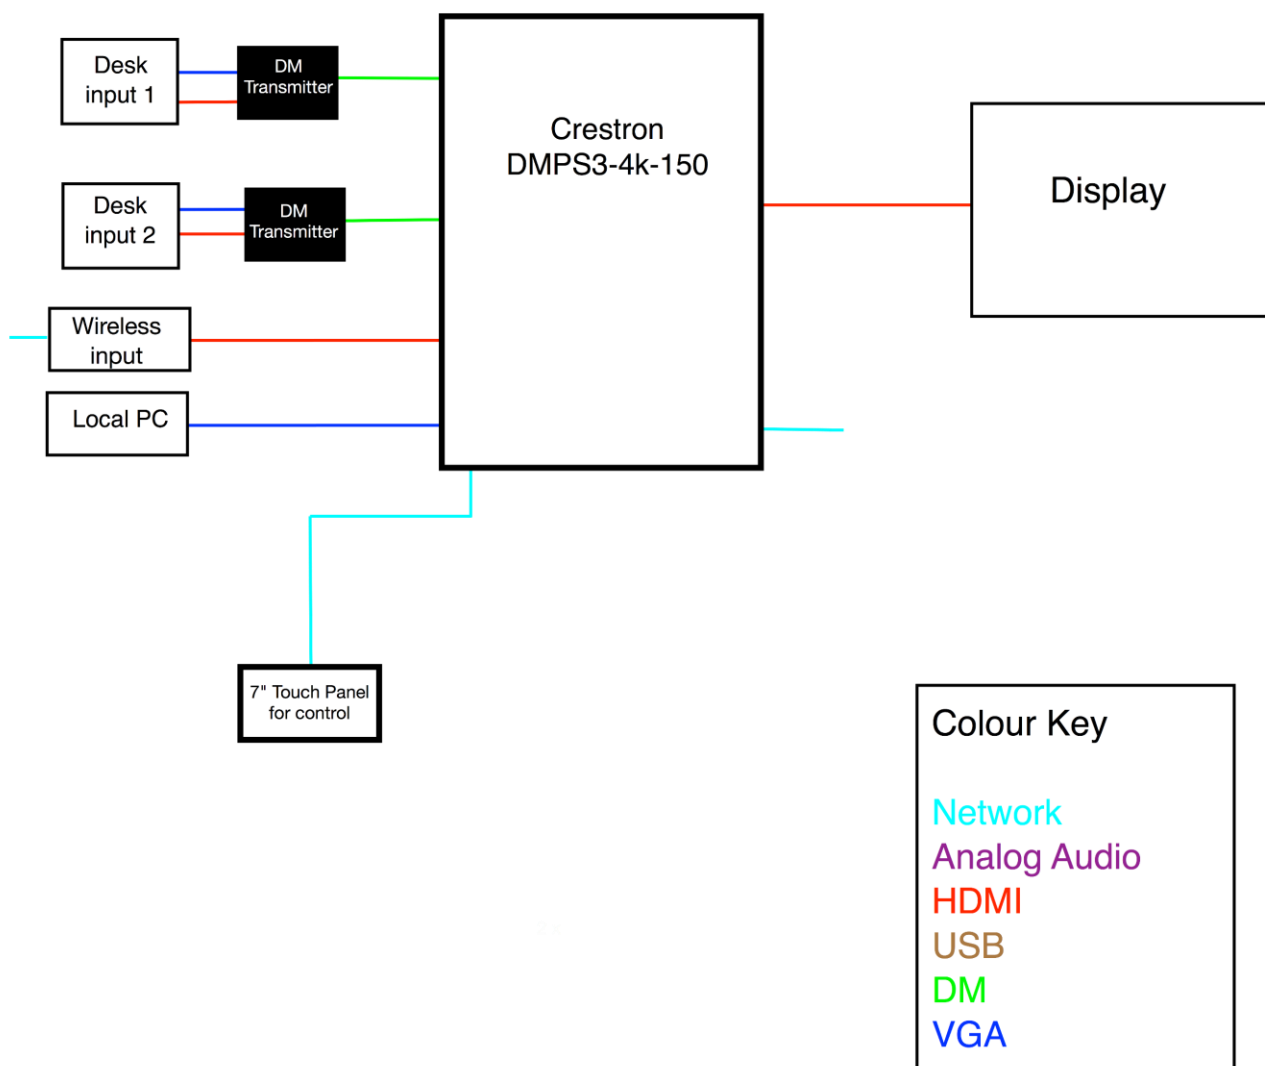

### Large Presentation Room

The larger presentation room should provide simple desktop access for laptop users with HDMI, VGA and Displayport access to the single large LED display. Additional inputs can be provided for a local network PC as well as a wireless gateway giving access to Windows, OS X, Android and Apple iOS users. The Crestron Digital Media Transmitters will provide connectivity at the desktop to two TT-100 desk cable caddies where AV inputs, power and network cables can be provided.

Audio would normally be provided from the displays' integral speakers although these could be supplemented by a suitable soundbar if required.

The room is controlled from a 7" Touch panel using Crestrons' AV Framework which provides a clean interface straight out of the box without requiring any specialist programming skills.

### Features

- Low cost BYOD solution
- Out of the box set up
- Simple user experience
- Repeatable Design
- Maximise available space

Room is controlled from a 7" Touch Panel using AV Framework providing a clean interface without the need for specialist programming

## Typical Schematic