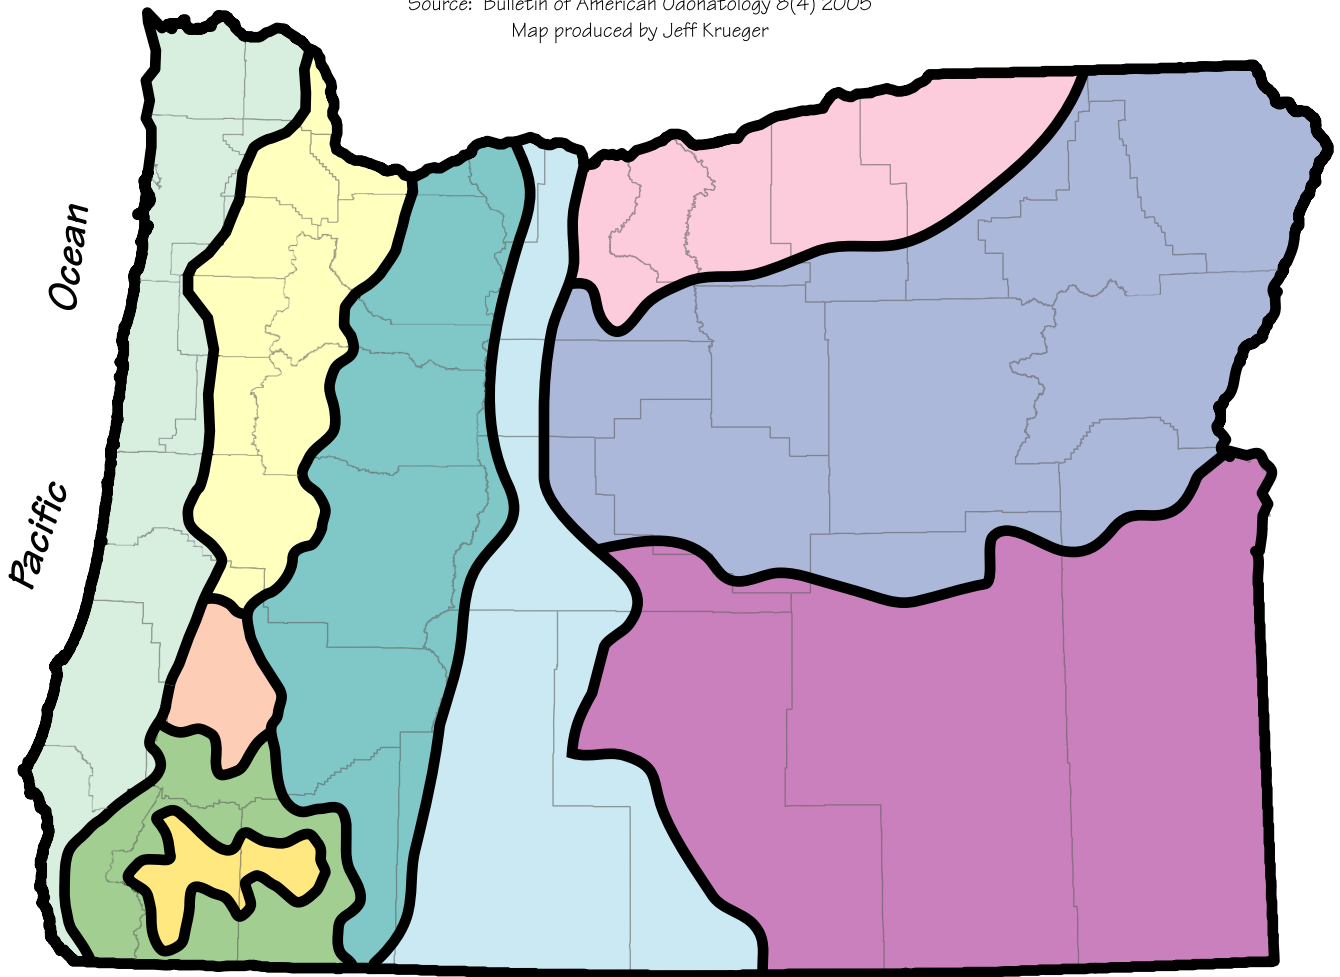

Ecoregions of Oregon

Source: Bulletin of American Ornithology 8(4) 2005
Map produced by Jeff Krueger

- | | | | |
|---|-------------------|---|---------------------------|
|  | Coast Range |  | Western Cascade Mountains |
|  | Willamette Valley |  | Eastern Cascade Mountains |
|  | Umpqua Valley |  | Columbia Plateau |
|  | Rogue Valley |  | Blue Mountains |
|  | Klamath Mountains |  | Basin and Range |