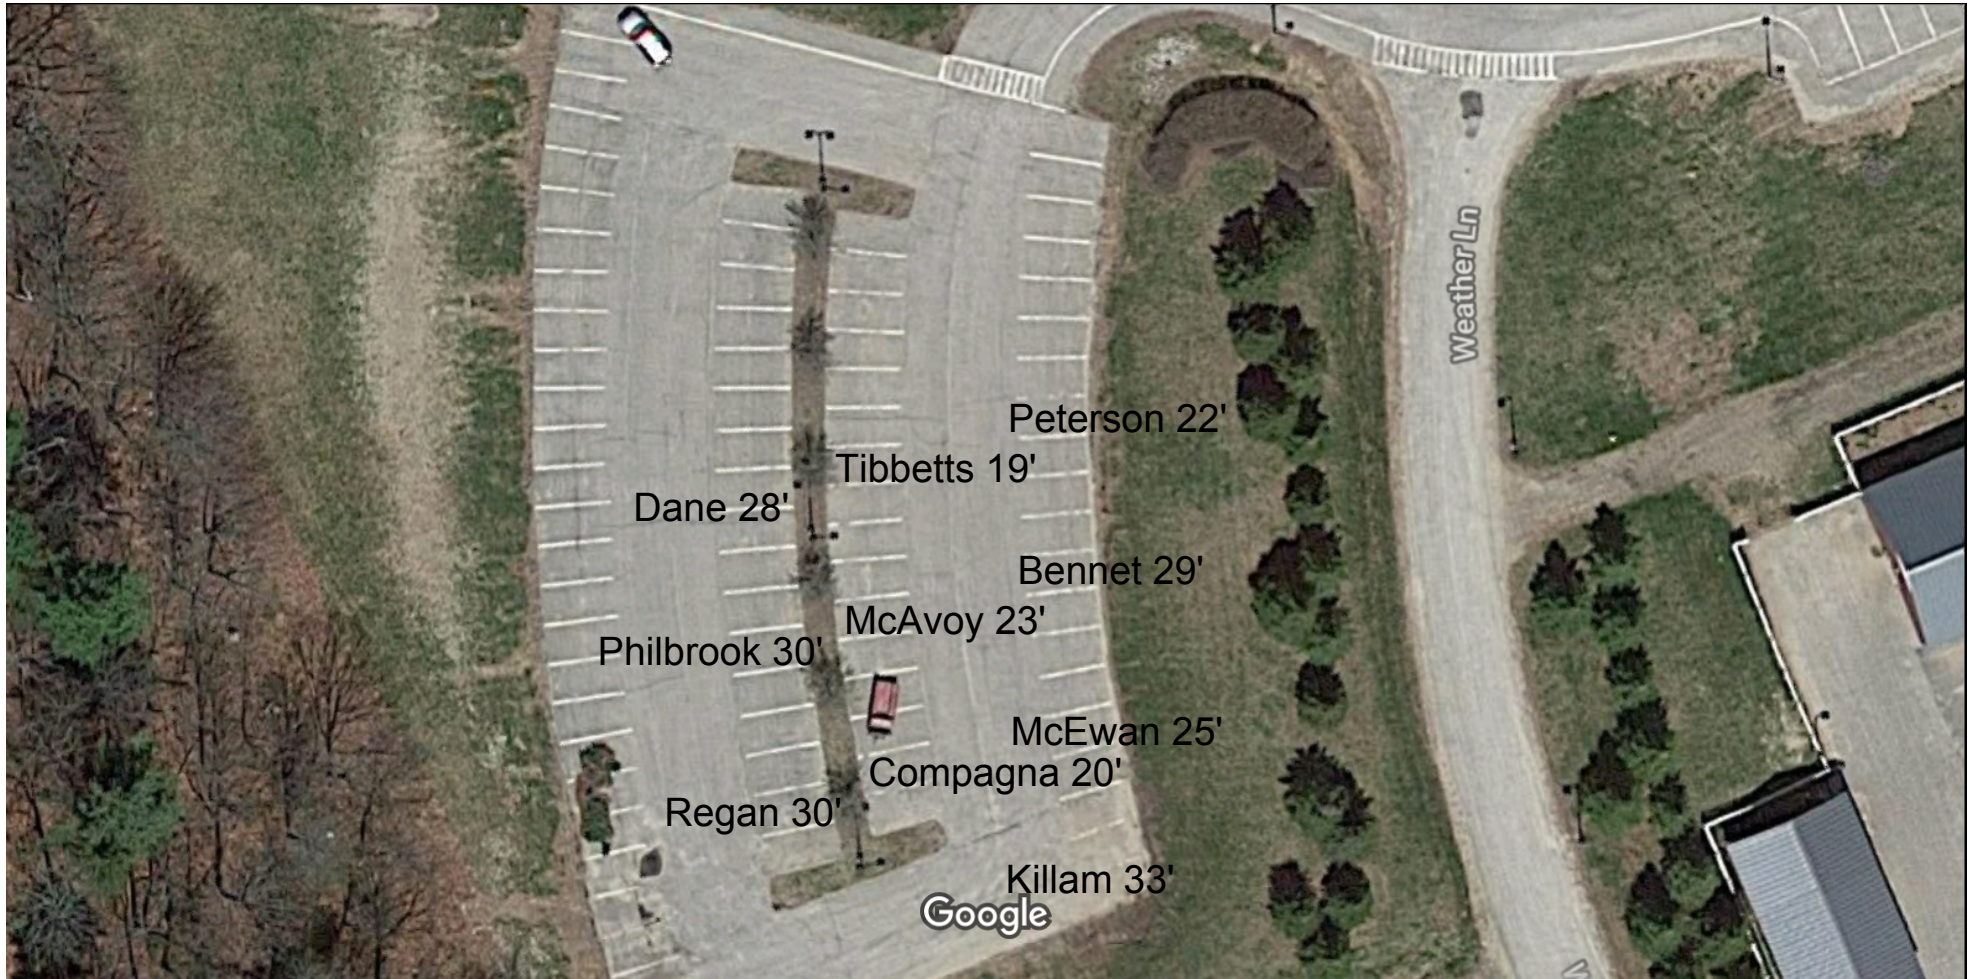

1545 Intervale Rd

PFEC Camping Map II 9.2019

Imagery ©2019 Google, Imagery ©2019 Maine GeoLibrary, Maxar Technologies, U.S. Geological Survey, Map data ©2019 50 ft