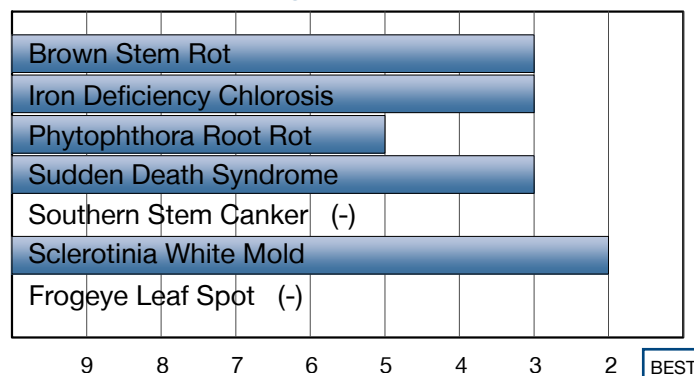

S20-T6_{BRAND}

RM:
2.0

SCN
SOLUTIONS.

DOMINATING YIELD PERFORMANCE

- Very good Iron Deficiency Chlorosis tolerance
- Strong Sudden Death Syndrome resistance
- Rps1c Phytophthora Root Rot gene

Plant Characteristics

Plant Height	Medium
Canopy/Plant Type	Medium
Branching	Moderate
Growth Habit	Indeterminate
Flower Color	White
Pubescence Color	Light Tawny
Pod Color	Brown
Hilum Color	Black

Disease Ratings

Agronomic Traits

Emergence	3
Standability	2
Shatter Tolerance	3
Stress Tolerance	3
Green Stem	3
Estimated Seed Size	Medium
% Protein at 13% mst.	36.5
% Oil at 13% mst.	20.3
Narrow Rows	2
Wide Rows	3

Adaptation to Soil Types

Drought Prone	●
High pH*	●
Highly Productive	★
Moderate/Variable Environments	●
Poorly Drained	●

Diseases and Pests

Phytophthora Root Rot (PRR) Source	Rps1c
Soybean Cyst Nematode (SCN) Races	MR3
(SCN) Source	PI88788

For more information or to view product performance data: www.nk-us.com (800) 258-0521 Or, follow NK on Twitter @SyngentaUS or Facebook (Facebook.com/FarmAssist).

Soybeans

syngenta®

Ratings are based on interpretation of data gathered by Syngenta and/or observations across areas of adaptation and may change as additional data are gathered.

1-9 Scale: 1 = Best, 9 = Worst, (-) = Not Available, NA = Not Applicable.

Icon Scale: ★ Best Choice ● Good Choice ▼ Average to Slightly Below Average ✖ Not Recommended

* Rating represents an assessment of stand establishment, chlorosis severity and yield performance